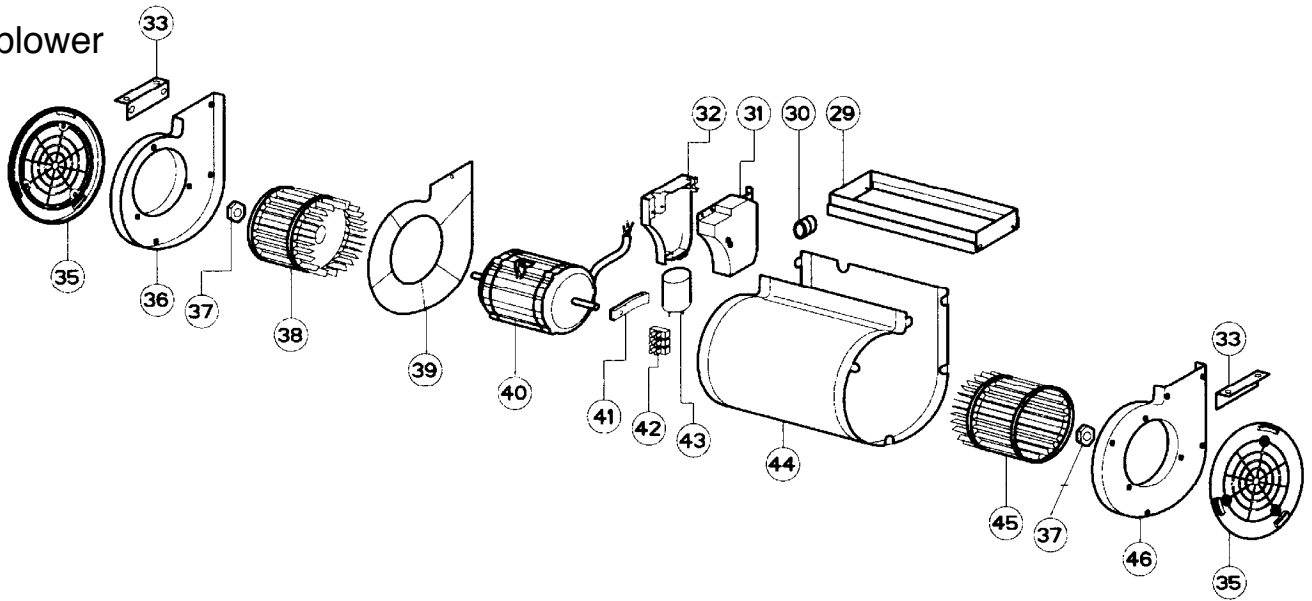

ISOLA

chimney components - ductless

	Model Number	6044787 H		
Key	Description	36 X 24 Stainless	Qty Req.	In Stock
34	Charcoal Filter (2 in Kit)	6093034	1 kit	Yes
108	Right Vent Grid	4120827	1	Yes
109	Lower Chimney Ductless	4461186	2	Yes
111	Ductless Diverter	4269352	1	No
112	Left Vent Grid	4120828	1	Yes
na	Above Items Can be Purchased as a Kit Using the Kit Numbers Below			
na	Ductless Conversion Kit	6097115	1	Yes

ISOLA

blower & control components

blower

	Model Number	6044787 H		
Key	Description	36 X 24 Stainless	Qty Req.	In Stock
29	Diffuser Extender	4480655	1	No
30	Grommet	4136216	1	No
31	Capacitor Box	4109034	1	No
32	Capacitor Box Cover	4155402	1	No
33	Blower Mounting Bracket	4468042	2	No
35	Charcoal Filter Support	4166216	2	Yes
36	Blower Cover - Left Side	4464507	1	No
37	Impeller Locking Nut	4109897	2	Yes
38	Left Impeller (SX)	4120763	1	Yes
39	Motor Mount	4466448	1	Yes
40	Motor	4000385	1	Yes
41	Capacitor Clamp	4117650	1	No
42	Terminal Block	4021966	1	No
43	Capacitor 11mf	4021295	1	Yes
44	Blower Housing	4468236	1	No
45	Right Impeller (DX)	4120762	1	Yes
46	Blower Cover - Right Side	4464506	1	No

control

	Model Number	6044787 H		
Key	Description	36 X 24 Stainless	Qty Req.	In Stock
22	Speed Control	4269338	1	Yes
27	Wire Nut	4021342	4	No

ISOLA

electrical components

switch

	Model Number	6044787 H		
Key	Description	36 X 24 Stainless	Qty Req.	In Stock
6	Switch Box Pin	4141005	2	Yes
7	Cable Clamp	4161633	1	Yes
8	Switch Assembly Frame	4106599	1	Yes
9	Switch Housing Lever	4128000	1	Yes
10	Cable Clamp	4161605	1	Yes
11	Switch Housing Spring	4132101	1	Yes
12	Spring Pin	4141008	1	Yes
13	Switch Box	4155490	1	Yes
14	Switch Board	4269309	1	Yes
15	Switch Button Support	4166057	1	Yes
16	Motor Speed Button	4022521	1	Yes
17	Motor On/Off Button	4022520	1	Yes
18	Light On/Off Button	4022522	1	Yes
19	Switch Box Cover	4275449	1	Yes
20	Red Lamp Cover	4021515	1	Yes