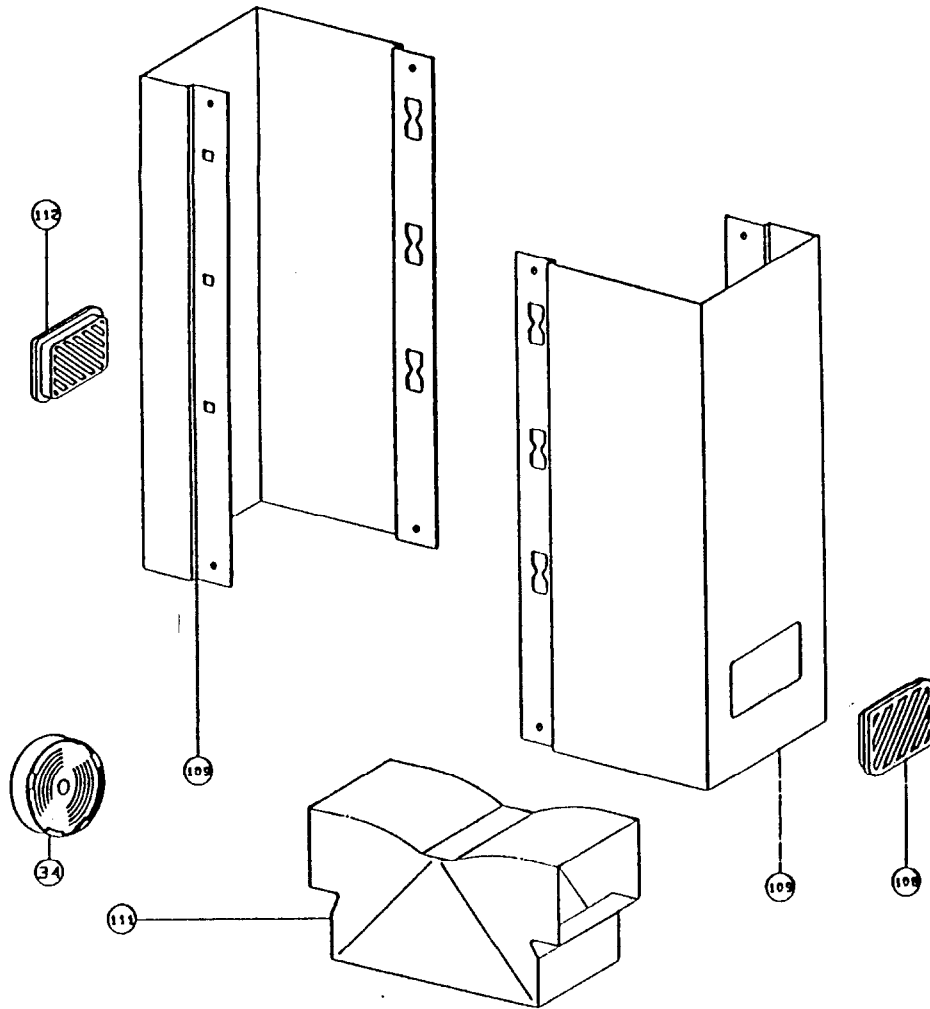

ISOLA

body components

	Model Number	6044787 H		
Key	Description	36 X 24 Stainless	Qty Req.	In Stock
1	Nut	4109653	4	No
2	Name Plate w/ logo	4461220	1	No
3	Trim Strip	4404070	2	Yes
4	Screw	4174385	4	No
5	Body	4409110	1	No
21	Cable Clamp	4117091	1	No
23	Field Wiring Box	4468365	1	No
24	Ground Guide	4141410	1	No
25	Washer	4155049	1	No
26	Ground Screw	4174550	1	No
28	Field Wiring Box Cover	4468326	1	No
53	Light and Control Support	4466624	1	No
54	Grill Rotating Pin	4141106	6	Yes
55	Diffuser Clip	4464269	4	Yes
56	Light Diffuser Support	4459601	2	No
57	Grease Filter	4268902	3	Yes
61	Light Support	4466641	1	No
110	Damper	4269381	1	Yes

ISOLA

chimney components - ducted

	Model Number	6044787 H		
Key	Description	36 X 24 Stainless	Qty Req.	In Stock
102	Support Structure	4466722	1	No
103	Locking Screw	4174990	4	No
104	Upper Chimney	4461140	2	Yes
105	Trim Clip	4132103	8	Yes
106	Upper Trim Strip	4455965	2	Yes
107	Lower Trim Strip	4455960	2	Yes
109	Lower Chimney Ducted	4461130	2	Yes

ISOLA

chimney components - ductless

	Model Number	6044787 H		
Key	Description	36 X 24 Stainless	Qty Req.	In Stock
34	Charcoal Filter (2 in Kit)	6093034	1 kit	Yes
108	Right Vent Grid	4120827	1	Yes
109	Lower Chimney Ductless	4461186	2	Yes
111	Ductless Diverter	4269352	1	No
112	Left Vent Grid	4120828	1	Yes
na	Above Items Can be Purchased as a Kit Using the Kit Numbers Below			
na	Ductless Conversion Kit	6097115	1	Yes