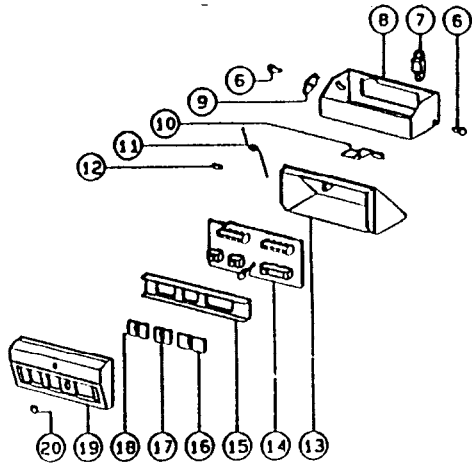

ISOLA

blower & control components

blower

	Model Number	6044787 H		
Key	Description	36 X 24 Stainless	Qty Req.	In Stock
29	Diffuser Extender	4480655	1	No
30	Grommet	4136216	1	No
31	Capacitor Box	4109034	1	No
32	Capacitor Box Cover	4155402	1	No
33	Blower Mounting Bracket	4468042	2	No
35	Charcoal Filter Support	4166216	2	Yes
36	Blower Cover - Left Side	4464507	1	No
37	Impeller Locking Nut	4109897	2	Yes
38	Left Impeller (SX)	4120763	1	Yes
39	Motor Mount	4466448	1	Yes
40	Motor	4000385	1	Yes
41	Capacitor Clamp	4117650	1	No
42	Terminal Block	4021966	1	No
43	Capacitor 11mf	4021295	1	Yes
44	Blower Housing	4468236	1	No
45	Right Impeller (DX)	4120762	1	Yes
46	Blower Cover - Right Side	4464506	1	No

control

	Model Number	6044787 H		
Key	Description	36 X 24 Stainless	Qty Req.	In Stock
22	Speed Control	4269338	1	Yes
27	Wire Nut	4021342	4	No

ISOLA

electrical components

switch

	Model Number	6044787 H		
Key	Description	36 X 24 Stainless	Qty Req.	In Stock
6	Switch Box Pin	4141005	2	Yes
7	Cable Clamp	4161633	1	Yes
8	Switch Assembly Frame	4106599	1	Yes
9	Switch Housing Lever	4128000	1	Yes
10	Cable Clamp	4161605	1	Yes
11	Switch Housing Spring	4132101	1	Yes
12	Spring Pin	4141008	1	Yes
13	Switch Box	4155490	1	Yes
14	Switch Board	4269309	1	Yes
15	Switch Button Support	4166057	1	Yes
16	Motor Speed Button	4022521	1	Yes
17	Motor On/Off Button	4022520	1	Yes
18	Light On/Off Button	4022522	1	Yes
19	Switch Box Cover	4275449	1	Yes
20	Red Lamp Cover	4021515	1	Yes

light assemblies

	Model Number	6044787 H		
Key	Description	36 X 24 Stainless	Qty Req.	In Stock
201	Halogen Lamp (Long Life)	403000470	4	Yes
202	Lamp Holder	4022011	4	Yes
204	Lamp Holder Support	4480245	4	No
205	Wire Nut	4021342	8	No
206	Transformer	4021820	2	Yes
207	Light Support	4166209	2	No
208	Lighting Cable Holder	4117062	2	No
209	Starter Holder	4166241	2	No
210	Light Spacer	4109244	2	Yes