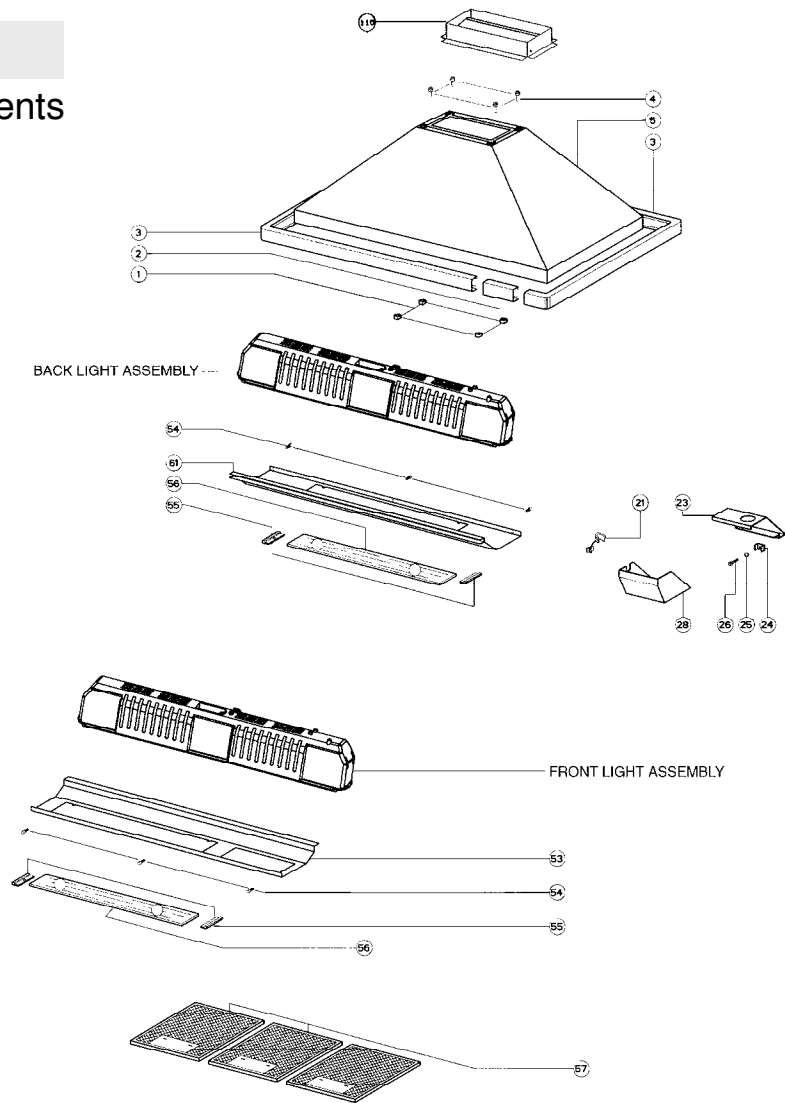

ISOLA

body components

	Model Number	6044787 H		
Key	Description	36 X 24 Stainless	Qty Req.	In Stock
1	Nut	4109653	4	No
2	Name Plate w/ logo	4461220	1	No
3	Trim Strip	4404070	2	Yes
4	Screw	4174385	4	No
5	Body	4409110	1	No
21	Cable Clamp	4117091	1	No
23	Field Wiring Box	4468365	1	No
24	Ground Guide	4141410	1	No
25	Washer	4155049	1	No
26	Ground Screw	4174550	1	No
28	Field Wiring Box Cover	4468326	1	No
53	Light and Control Support	4466624	1	No
54	Grill Rotating Pin	4141106	6	Yes
55	Diffuser Clip	4464269	4	Yes
56	Light Diffuser Support	4459601	2	No
57	Grease Filter	4268902	3	Yes
61	Light Support	4466641	1	No
110	Damper	4269381	1	Yes

ISOLA

chimney components - ducted

	Model Number	6044787 H		
Key	Description	36 X 24 Stainless	Qty Req.	In Stock
102	Support Structure	4466722	1	No
103	Locking Screw	4174990	4	No
104	Upper Chimney	4461140	2	Yes
105	Trim Clip	4132103	8	Yes
106	Upper Trim Strip	4455965	2	Yes
107	Lower Trim Strip	4455960	2	Yes
109	Lower Chimney Ducted	4461130	2	Yes