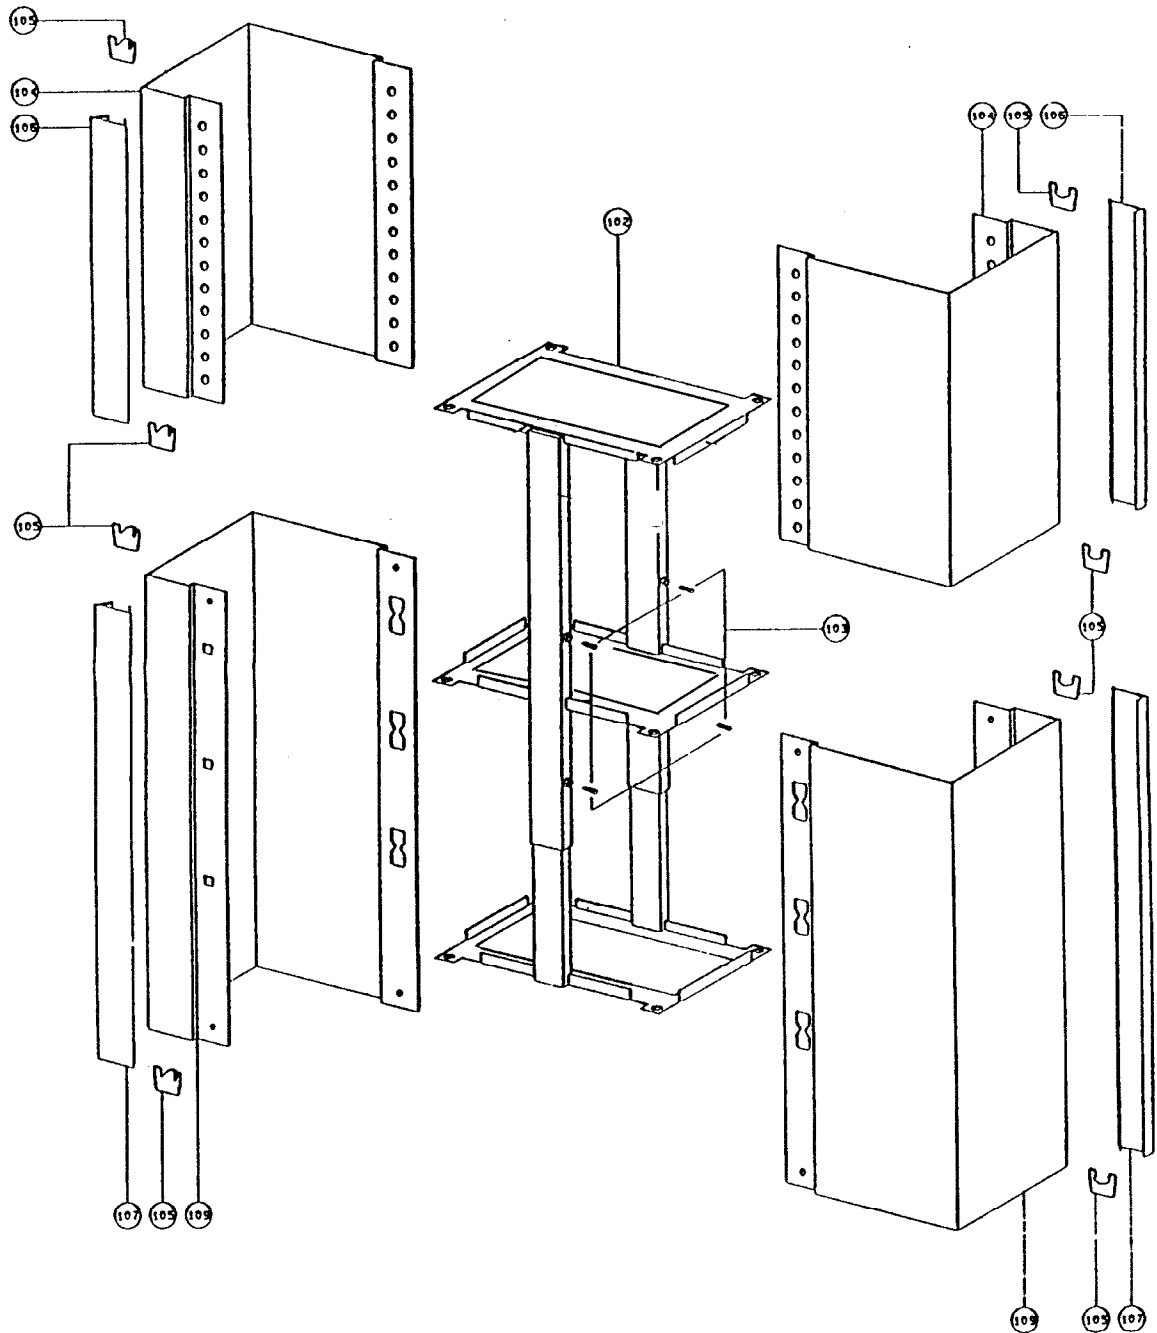

ISOLA

body components

	Model Number	6044787 H		
Key	Description	36 X 24 Stainless	Qty Req.	In Stock
1	Nut	4109653	4	No
2	Name Plate w/ logo	4461220	1	No
3	Trim Strip	4404070	2	Yes
4	Screw	4174385	4	No
5	Body	4409110	1	No
21	Cable Clamp	4117091	1	No
23	Field Wiring Box	4468365	1	No
24	Ground Guide	4141410	1	No
25	Washer	4155049	1	No
26	Ground Screw	4174550	1	No
28	Field Wiring Box Cover	4468326	1	No
53	Light and Control Support	4466624	1	No
54	Grill Rotating Pin	4141106	6	Yes
55	Diffuser Clip	4464269	4	Yes
56	Light Diffuser Support	4459601	2	No
57	Grease Filter	4268902	3	Yes
61	Light Support	4466641	1	No
110	Damper	4269381	1	Yes

ISOLA

chimney components - ducted

	Model Number	6044787 H		
Key	Description	36 X 24 Stainless	Qty Req.	In Stock
102	Support Structure	4466722	1	No
103	Locking Screw	4174990	4	No
104	Upper Chimney	4461140	2	Yes
105	Trim Clip	4132103	8	Yes
106	Upper Trim Strip	4455965	2	Yes
107	Lower Trim Strip	4455960	2	Yes
109	Lower Chimney Ducted	4461130	2	Yes

control

	Model Number	6044787 H		
Key	Description	36 X 24 Stainless	Qty Req.	In Stock
22	Speed Control	4269338	1	Yes
27	Wire Nut	4021342	4	No

ISOLA

electrical components

switch

	Model Number	6044787 H		
Key	Description	36 X 24 Stainless	Qty Req.	In Stock
6	Switch Box Pin	4141005	2	Yes
7	Cable Clamp	4161633	1	Yes
8	Switch Assembly Frame	4106599	1	Yes
9	Switch Housing Lever	4128000	1	Yes
10	Cable Clamp	4161605	1	Yes
11	Switch Housing Spring	4132101	1	Yes
12	Spring Pin	4141008	1	Yes
13	Switch Box	4155490	1	Yes
14	Switch Board	4269309	1	Yes
15	Switch Button Support	4166057	1	Yes
16	Motor Speed Button	4022521	1	Yes
17	Motor On/Off Button	4022520	1	Yes
18	Light On/Off Button	4022522	1	Yes
19	Switch Box Cover	4275449	1	Yes
20	Red Lamp Cover	4021515	1	Yes