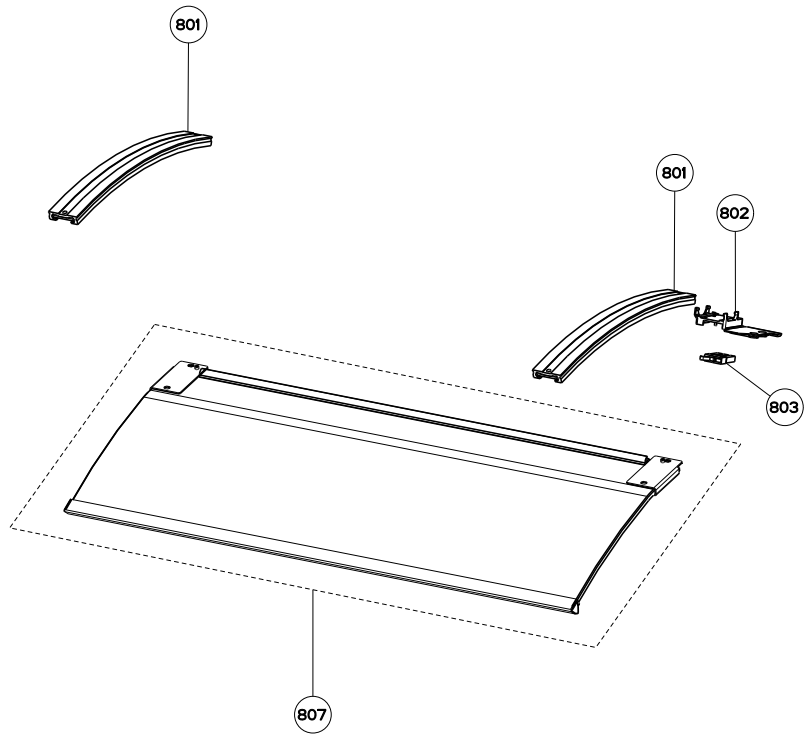

VELVET

body / switch components

	Model Number	630006508	630006509	
Key	Description	30	36	Qty Req.
1	Control Board	133.0056.059	133.0056.059	1
2	Transformer	133.0052.516	133.0052.516	1
3	Grease Filters	133.0056.290	133.0056.291	30 = 2, 36 = 3
4	Halogen Lamp Kit	133.0056.186	133.0056.186	2
5	Hinge Clips Kit	133.0078.993	133.0078.993	1
101	Switchboard Kit	133.0018.523	133.0018.523	1
107	Cable connector	133.0016.846	133.0016.846	1

VELVET

motor / panel components

	Model Number	630006508	630006509	
Key	Description	30	36	Qty Req.
303	Capacitor	133.0056.183	133.0056.183	1
399	Motor Group	133.0056.182	133.0056.182	1
799	Silent Kit Panel	133.0056.376	133.0056.377	1

VELVET

visor components

	Model Number	630006508	630006509	
Key	Description	30	36	Qty Req.
801	Slider Guide Kit (2 in kit)	133.0056.501	133.0056.501	1
802	Microswitch Box	133.0017.651	133.0017.651	1
803	Microswitch	133.0036.581	133.0036.581	1
807	Glass slide out panel kit	133.0056.462	133.0056.463	1