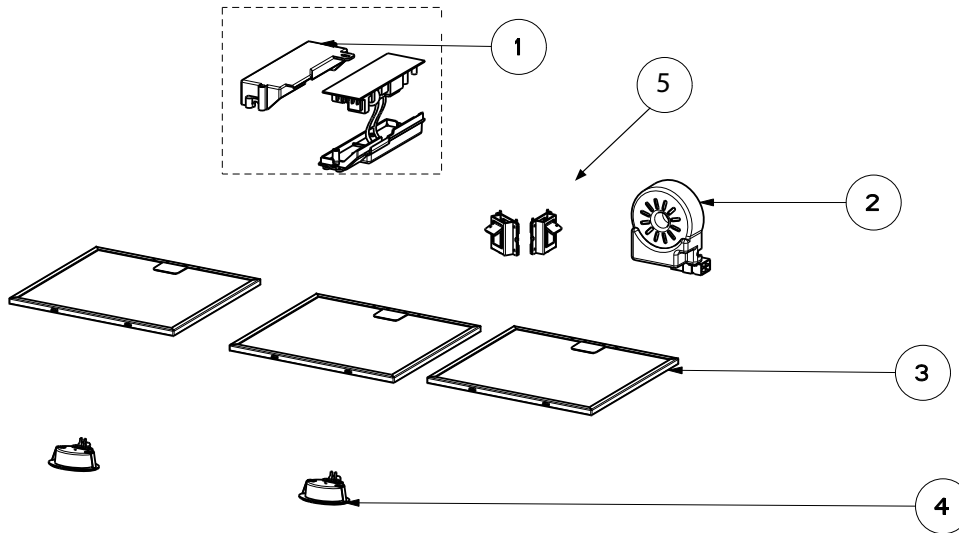

VELVET

body / switch components

	Model Number	630006508	630006509	
Key	Description	30	36	Qty Req.
1	Control Board	133.0056.059	133.0056.059	1
2	Transformer	133.0052.516	133.0052.516	1
3	Grease Filters	133.0056.290	133.0056.291	30 = 2, 36 = 3
4	Halogen Lamp Kit	133.0056.186	133.0056.186	2
5	Hinge Clips Kit	133.0078.993	133.0078.993	1
101	Switchboard Kit	133.0018.523	133.0018.523	1
107	Cable connector	133.0016.846	133.0016.846	1

VELVET

motor / panel components

	Model Number	630006508	630006509	
Key	Description	30	36	Qty Req.
303	Capacitor	133.0056.183	133.0056.183	1
399	Motor Group	133.0056.182	133.0056.182	1
799	Silent Kit Panel	133.0056.376	133.0056.377	1

VELVET

visor components

	Model Number	630006508	630006509	
Key	Description	30	36	Qty Req.
801	Slider Guide Kit (2 in kit)	133.0056.501	133.0056.501	1
802	Microswitch Box	133.0017.651	133.0017.651	1
803	Microswitch	133.0036.581	133.0036.581	1
807	Glass slide out panel kit	133.0056.462	133.0056.463	1