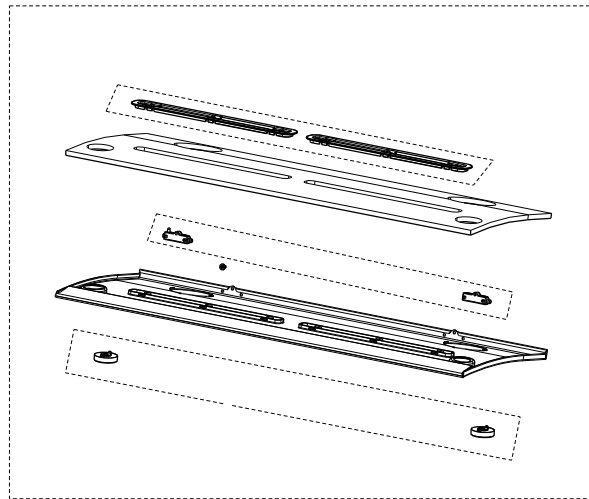

VELVET

body / switch components

	Model Number	630006508	630006509	
Key	Description	30	36	Qty Req.
1	Control Board	133.0056.059	133.0056.059	1
2	Transformer	133.0052.516	133.0052.516	1
3	Grease Filters	133.0056.290	133.0056.291	30 = 2, 36 = 3
4	Halogen Lamp Kit	133.0056.186	133.0056.186	2
5	Hinge Clips Kit	133.0078.993	133.0078.993	1
101	Switchboard Kit	133.0018.523	133.0018.523	1
107	Cable connector	133.0016.846	133.0016.846	1

VELVET

motor / panel components

	Model Number	630006508	630006509	
Key	Description	30	36	Qty Req.
303	Capacitor	133.0056.183	133.0056.183	1
399	Motor Group	133.0056.182	133.0056.182	1
799	Silent Kit Panel	133.0056.376	133.0056.377	1

VELVET

visor components

	Model Number	630006508	630006509	
Key	Description	30	36	Qty Req.
801	Slider Guide Kit (2 in kit)	133.0056.501	133.0056.501	1
802	Microswitch Box	133.0017.651	133.0017.651	1
803	Microswitch	133.0036.581	133.0036.581	1
807	Glass slide out panel kit	133.0056.462	133.0056.463	1