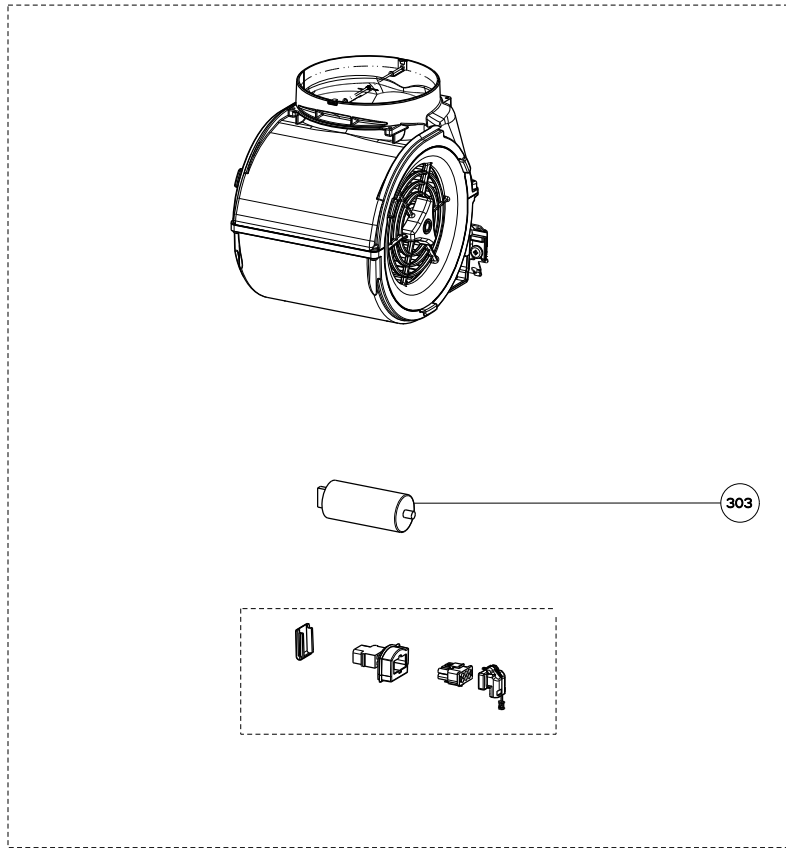

VELVET

body / switch components

	Model Number	630006508	630006509	
Key	Description	30	36	Qty Req.
1	Control Board	133.0056.059	133.0056.059	1
2	Transformer	133.0052.516	133.0052.516	1
3	Grease Filters	133.0056.290	133.0056.291	30 = 2, 36 = 3
4	Halogen Lamp Kit	133.0056.186	133.0056.186	2
5	Hinge Clips Kit	133.0078.993	133.0078.993	1
101	Switchboard Kit	133.0018.523	133.0018.523	1
107	Cable connector	133.0016.846	133.0016.846	1

VELVET

motor / panel components

	Model Number	630006508	630006509	
Key	Description	30	36	Qty Req.
303	Capacitor	133.0056.183	133.0056.183	1
399	Motor Group	133.0056.182	133.0056.182	1
799	Silent Kit Panel	133.0056.376	133.0056.377	1

VELVET

visor components

	Model Number	630006508	630006509	
Key	Description	30	36	Qty Req.
801	Slider Guide Kit (2 in kit)	133.0056.501	133.0056.501	1
802	Microswitch Box	133.0017.651	133.0017.651	1
803	Microswitch	133.0036.581	133.0036.581	1
807	Glass slide out panel kit	133.0056.462	133.0056.463	1