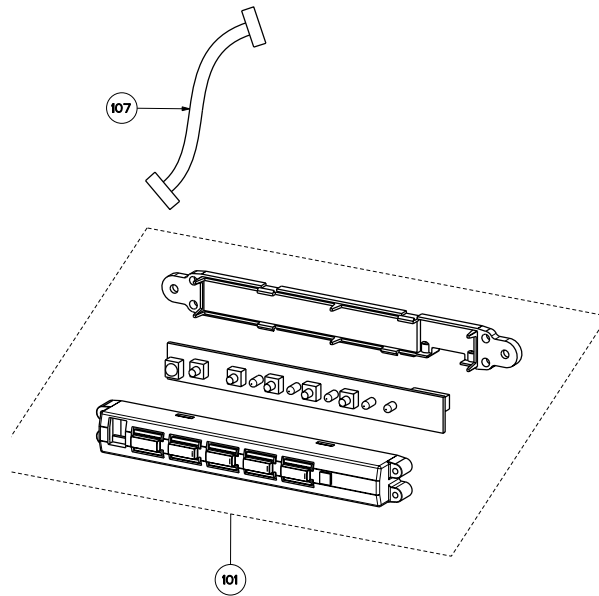

VELVET

body / switch components

	Model Number	630006508	630006509	
Key	Description	30	36	Qty Req.
1	Control Board	133.0056.059	133.0056.059	1
2	Transformer	133.0052.516	133.0052.516	1
3	Grease Filters	133.0056.290	133.0056.291	30 = 2, 36 = 3
4	Halogen Lamp Kit	133.0056.186	133.0056.186	2
5	Hinge Clips Kit	133.0078.993	133.0078.993	1
101	Switchboard Kit	133.0018.523	133.0018.523	1
107	Cable connector	133.0016.846	133.0016.846	1

VELVET

motor / panel components

	Model Number	630006508	630006509	
Key	Description	30	36	Qty Req.
303	Capacitor	133.0056.183	133.0056.183	1
399	Motor Group	133.0056.182	133.0056.182	1
799	Silent Kit Panel	133.0056.376	133.0056.377	1

VELVET

visor components

	Model Number	630006508	630006509	
Key	Description	30	36	Qty Req.
801	Slider Guide Kit (2 in kit)	133.0056.501	133.0056.501	1
802	Microswitch Box	133.0017.651	133.0017.651	1
803	Microswitch	133.0036.581	133.0036.581	1
807	Glass slide out panel kit	133.0056.462	133.0056.463	1