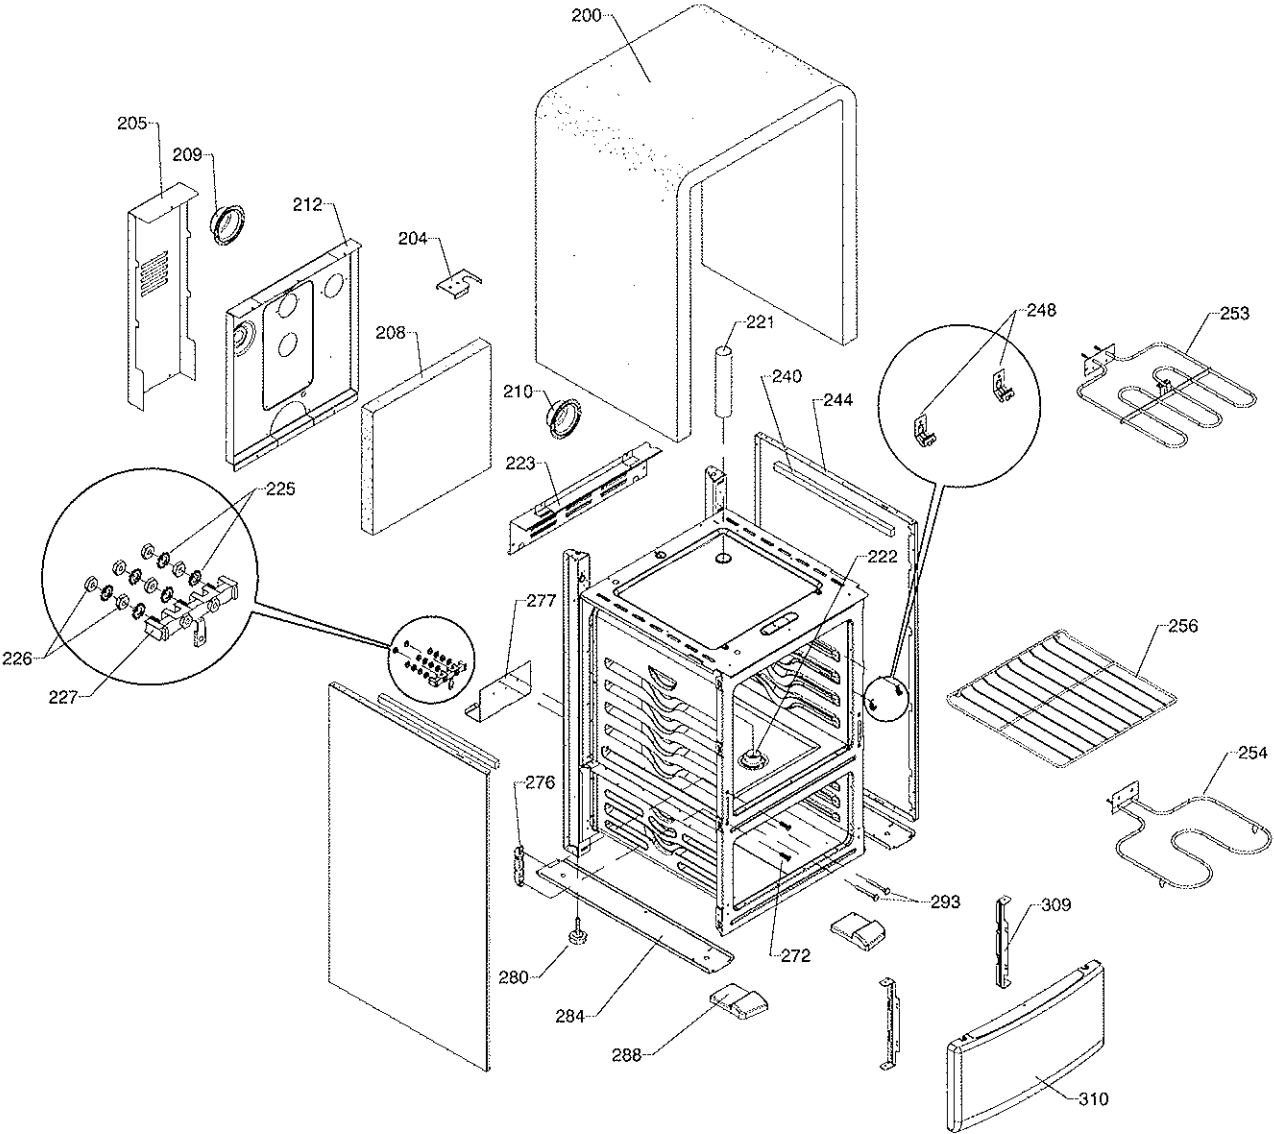

CHASSIS

RE20W