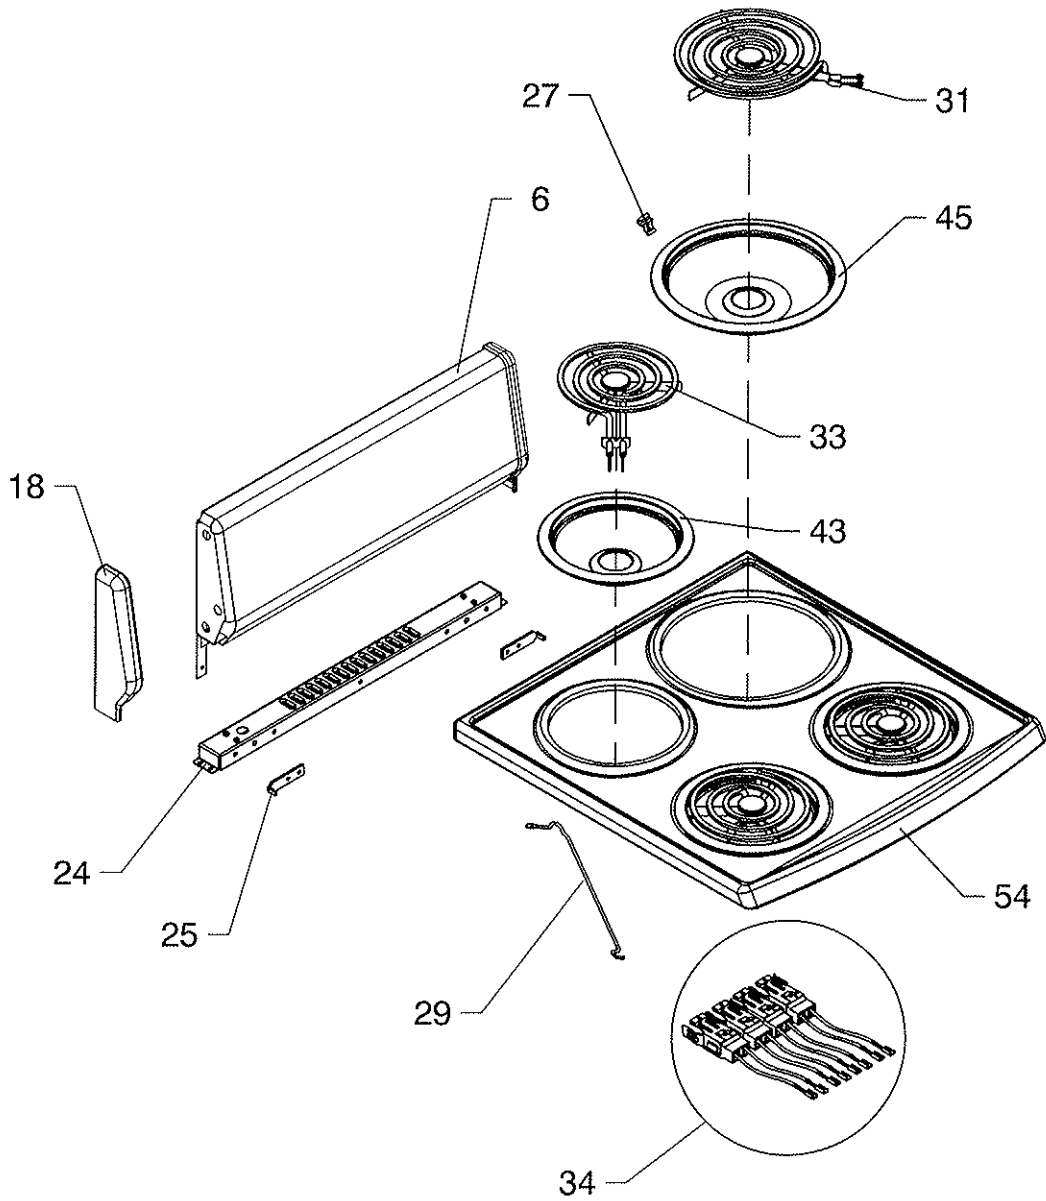

COOKTOP AND BACKGUARD

RE20W