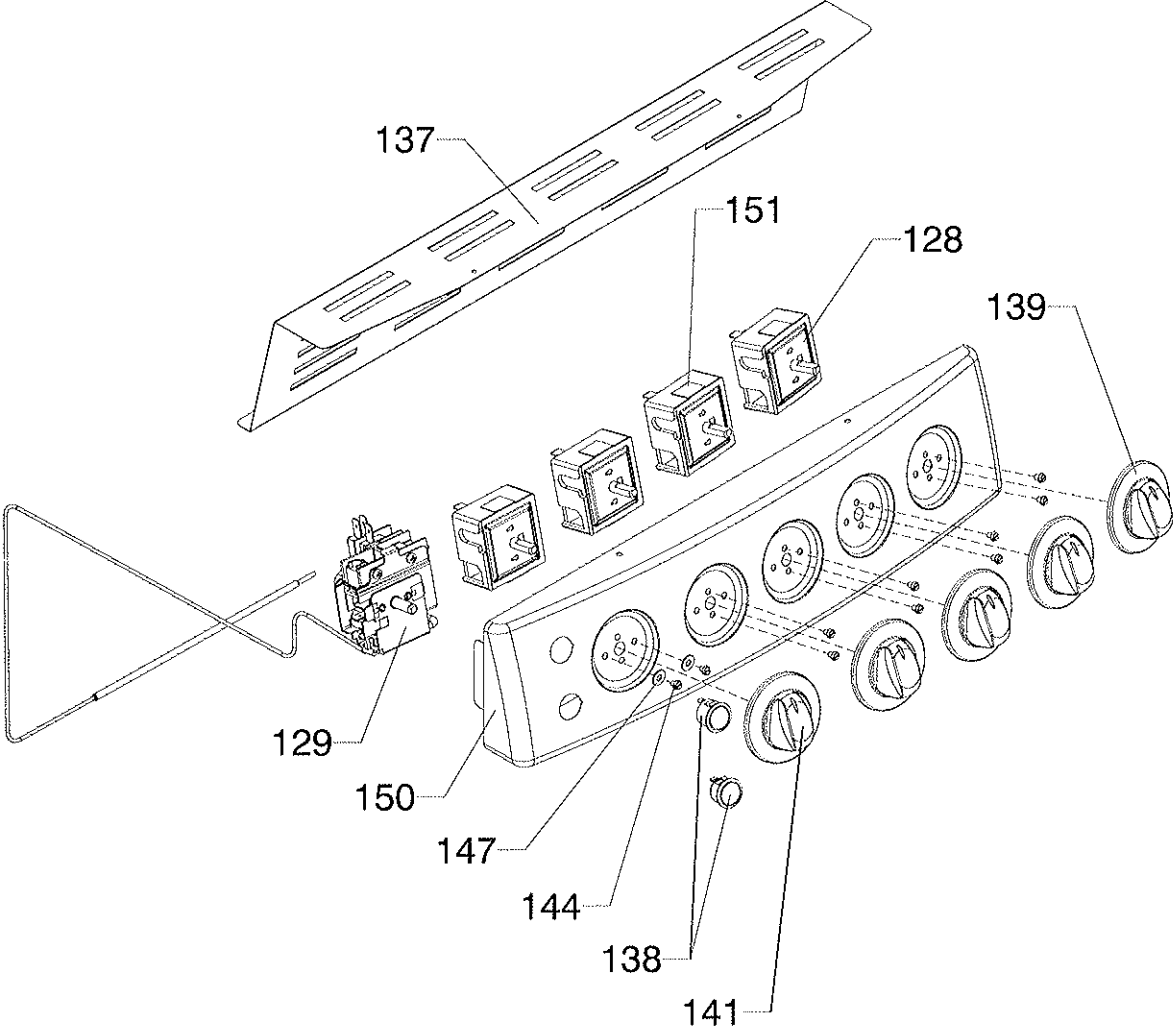

CONTROL PANEL

RE20W