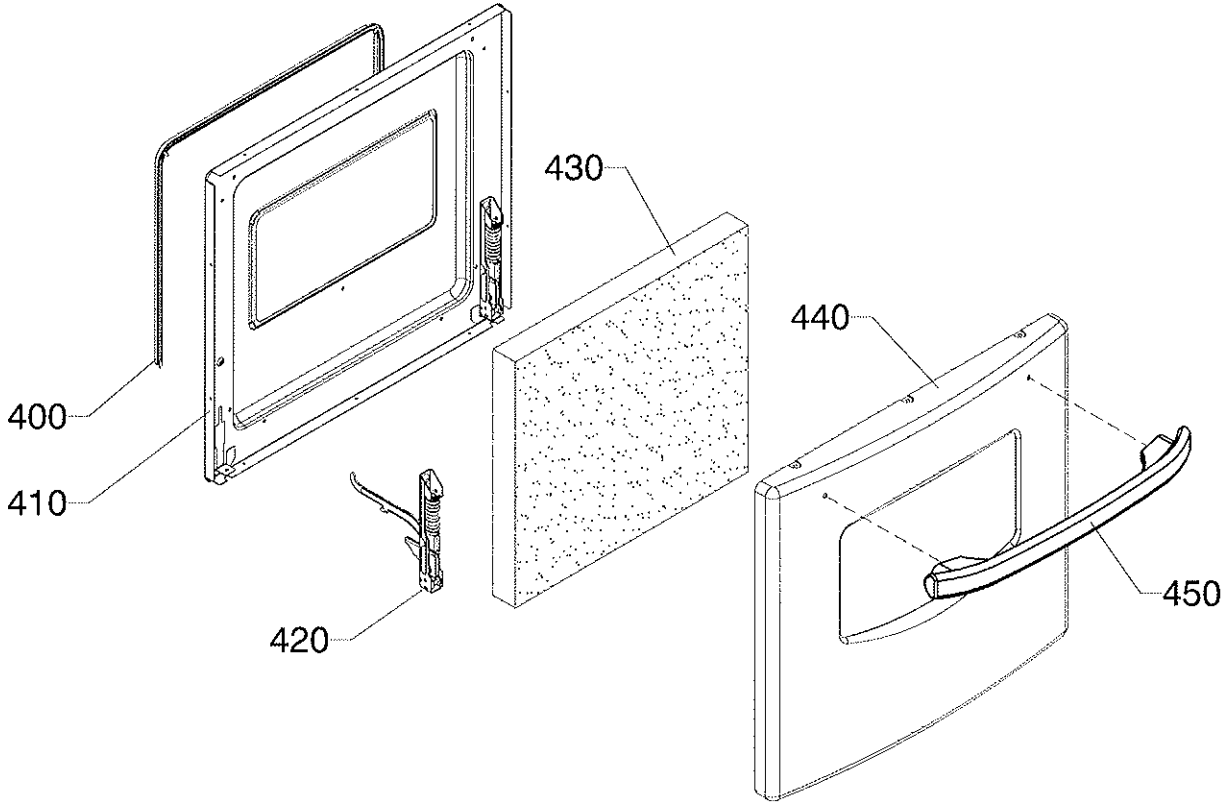

RE20W			
Guide	Part Number	Description	Quantity
6	295808 RSC	LOW PANEL-BACKGUARD 20", WHITE (480mm)	1
18	294467 RSC	20"/30" LOW PANEL-BACKGUARD END CAPS, WHITE (KIT)	1
24	295826 RSC	20" COOK TOP SUPPORT	1
25	291893 RSC	COOK TOP, PIVOT	2
27	924023	TOP COIL FASTENING CLIP	4
31	914134	2100W - 220V TOP COIL, Ø8"	1
33	914133	1250W - 220V TOP COIL, Ø6"	3
45	924490	PAN-SURFACE ELEMENT, CHROME, 8"	1
43	924491	PAN-SURFACE ELEMENT, CHROME, 6"	3
54	292380 RSC	20" COOK TOP, 4 TOP COILS, WHITE	1
29	291892 RSC	LIFTABLE COOK TOP SUPPORT	2
34	914336	20"/30" PLUG-IN UNIT HARNESS, 4 TOP COILS, 220VAC 200°/ 200° C	1
150	292221 RSC	20" CONTROL PANEL, 4 TOP COILS, WHITE (2S)	1
137	292997 RSC	20" SWITCHES COVER, WITH SLOTS	1
129	924488	THERMOSTAT E/R-27 275-3489-00 25Amp, 125/250 VAC-60Hz	1
128	914135	INFINITE SWITCH 1250-1500W	3
151	914136	INFINITE SWITCH 2100-2600W	1
144	913212	SCREW M4 - 0.7x8mm	10
138	914224	RED PILOT LIGHT, WHITE	2
139	294571 RSC	INDIANA KNOB TYPE A, WHITE / INFINITE SWITCH	4
141	294673 RSC	INDIANA KNOB TYPE F, WHITE / ELECTRIC OVEN THERMOSTAT 20"	1
147	913518	FLAT WASHER #10	2
200	292288 RSC	TRS-20, 20" OVEN WRAPPER INSULATION ELEC.	1
204	292995 RSC	ANTI-TIP KIT	1
205	294465 RSC	20"/30" CABLE COVER	1
212	292468 RSC	20" BACK PANEL	1
208	292290 RSC	TRS-20, 20" OVEN BACK INSULATION	1
223	292971 RSC	REAR SHIELD	1
226	913407	# 10-32 UNF 3/8" NUT	6
225	913516	¼" INTERNAL TOOTH WASHER	6
227	914279	TERMINAL BLOCK EJ-3G (A) ELEC.-TRON	1
277	292996 RSC	TERMINAL BLOCK BRACKET	1
221	294533 RSC	TUBE-OVEN VENT	1
222	294531 RSC	OVEN VENT, BASE	1
240	907100	20"/30" UPPER BODY SIDE SUPPORT	2
244	294410 RSC	20"/ 30" BODY SIDE, WHITE	2
248	924403	THERMO BULB CLIP	2
253	914285	ELEMENT-BROIL, 2000W-220V	1
254	914286	ELEMENT-BAKE, 1900W-220V	1
256	924520	20" OVEN RACK	1
276	924413	HINGE SUPPORT, OVEN DOOR	2
272	913068	SCREW M5-0.8x10mm	4
293	913006	SCREW #10-16x1"	2
280	191131 RSC	LEVELING SCREW RANGE	2
284	294535 RSC	20"/30" LOWER BODY SIDE SUPPORT	2
288	294424 RSC	PBT, 20"/30" FRONT LEG, WHITE (KIT)	2