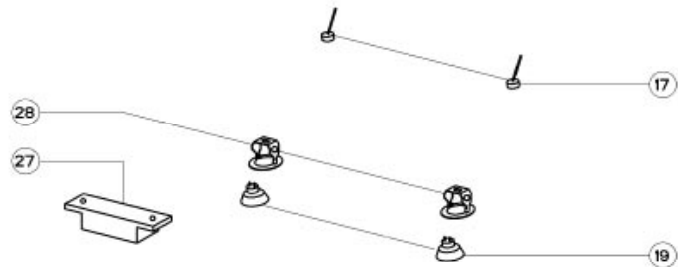

light

Key	Description		Qty Req.	In Stock
17	Lamp Holder	4022011	2	Yes
19	Halogen Lamp (Long Life)	403000470	2	Yes
27	Transformer	4021820	1	Yes
28	Lamp Holder Support	4480245	2	No

control

Key	Description		Qty Req.	In Stock
21	Wire Nut	4021342	6	No
49	Speed Control	4269338	1	Yes