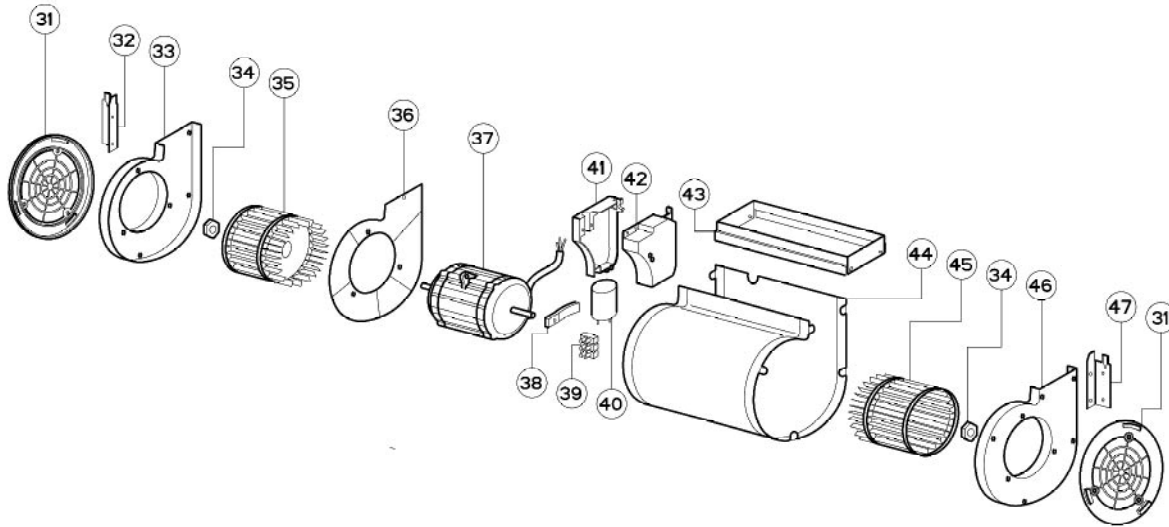

NOVA

blower components

	Model Number	6032412H	6032409H		
Key	Description	30 Stainless	36 Stainless	Qty Req.	In Stock
31	Charcoal Filter Support	4166216	4166216	2	Yes
32	Left Diffuser Bracket	4469831	4468033	1	No
33	Blower Cover - Left Side	4464507	4464507	1	No
34	Impeller Locking Nut	4109897	4109897	2	Yes
35	Left Impeller (SX)	4120763	4120763	1	Yes
36	Motor Mount	4466448	4466448	1	Yes
37	Motor	4000385	4000385	1	Yes
38	Capacitor Clamp	4117650	4117650	1	No
39	Terminal Block	4021966	4021966	1	No
40	Capacitor 11mf	4021295	4021295	1	Yes
41	Capacitor Box Cover	4155402	4155402	1	No
42	Capacitor Box	4109034	4109034	1	No
43	Blower Spacer	4460123	4460123	1	No
44	Blower Housing	4468236	4468236	1	No
45	Right Impeller (DX)	4120762	4120762	1	Yes
46	Blower Cover - Right Side	4464506	4464506	1	No
47	Right Diffuser Bracket	4469830	4468034	1	No