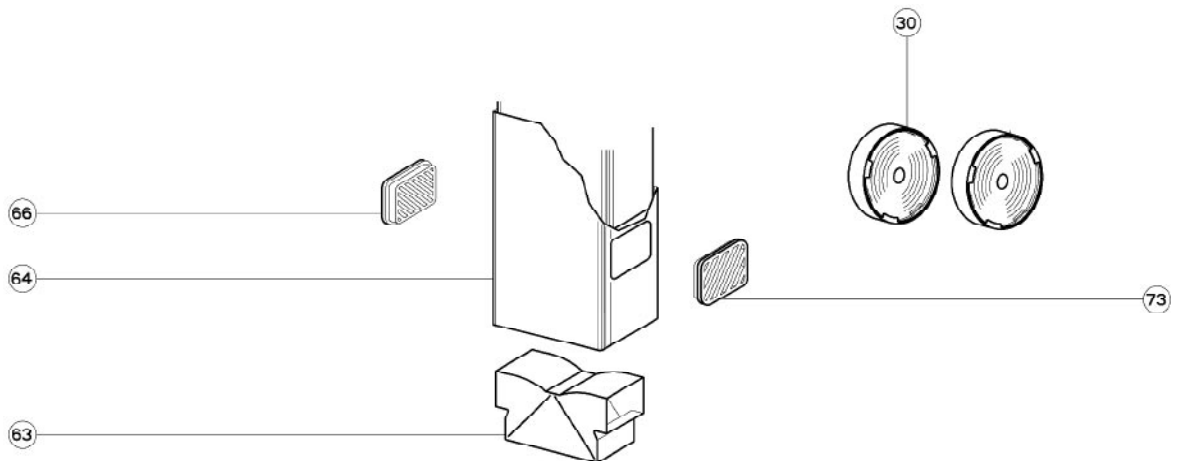

Model Number	6032412H	6032409H		
Key	Description	30 Stainless	36 Stainless	Qty Req.	In Stock
64	Lower Chimney Ducted	4461033	4461033	1	Yes
65	Chimney Cover Screws	4174154	4174154	4	Yes
67	Upper Chimney	4461253	4461253	1	Yes
69	Upper Chimney Bracket	4465950	4465950	1	Yes
71	Middle Chimney Bracket	4465951	4465951	1	Yes
72	Lower Chimney Bracket	4161671	4161671	1	Yes

ductless