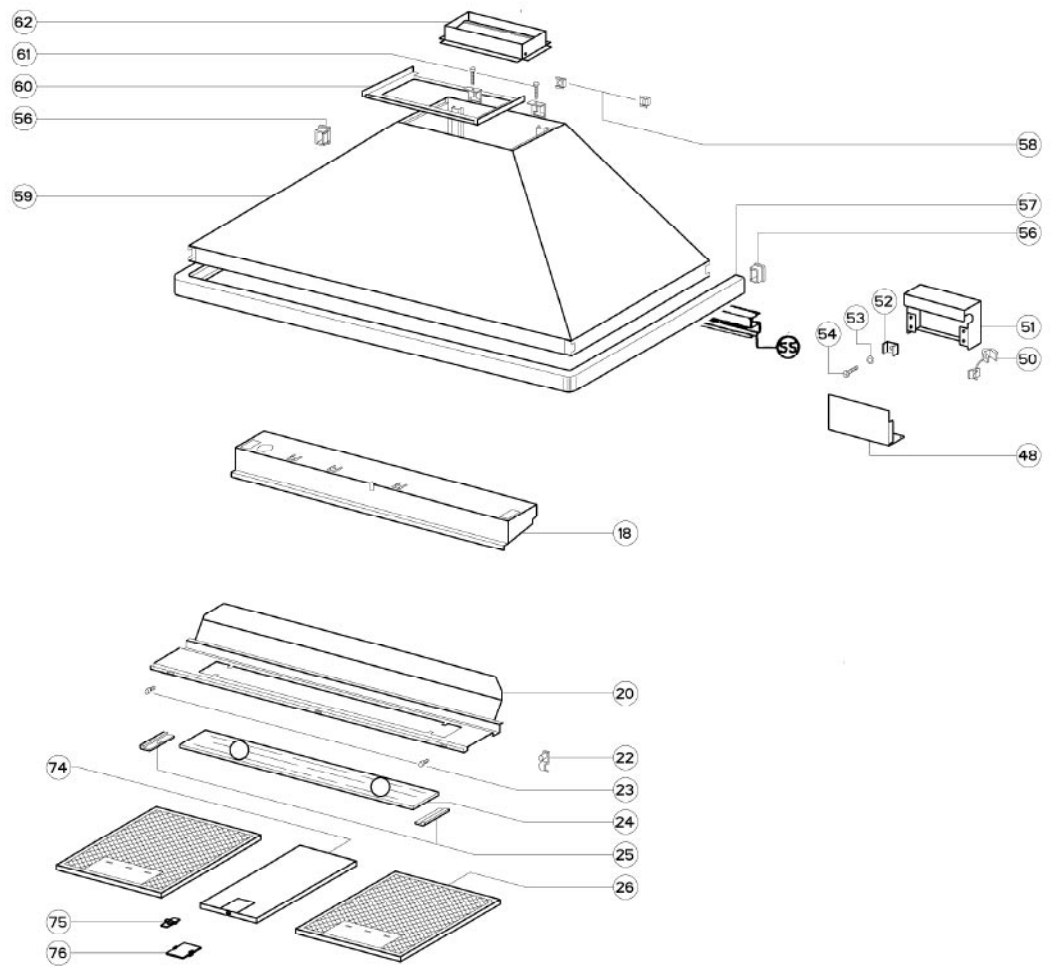

NOVA

body components

	Model Number	6032412H	6032409H		
Key	Description	30 Stainless	36 Stainless	Qty Req.	In Stock
18	Light Support	4480169	4480169	1	No
20	Light Diffuser Support	4480903	4466934	1	No
22	Cable Clamp	4117018	4117018	1	No
23	Grill Rotating Pin	4141106	4141106	3	Yes
24	Light Diffuser Support	4459601	4459601	1	No
25	Diffuser Clip	4464269	4464269	2	Yes
26	Grease Filter	4268902	4268902	36=3, 30=2	Yes
48	Field Wiring Box Cover	4468315	4468315	1	No
50	Cable Clamp	4117091	4117091	1	No
51	Field Wiring Box	4468367	4468367	1	No
52	Ground Guide	4141410	4141410	1	No
53	Washer	4155049	4155049	1	No
54	Ground Screw	4174550	4174550	1	No
55	Filter Trim	na	4402136	1	No
56	End Cap	4166377	4166377	2	No
57	Trim Strip	4404157	4404163	1	Yes
58	Nut	4109653	4109653	2	No
59	Body	4406875	4407186	1	No
60	Diffuser Cover	4468345	4468345	1	No
61	Locking Screw	4174571	4174571	2	Yes
62	Damper	4269381	4269381	1	Yes
74	Filter Spacer	4402639	na	1	No
75	Bolt	4132336	na	1	No
76	Bolt Actuator	4022502	na	1	No