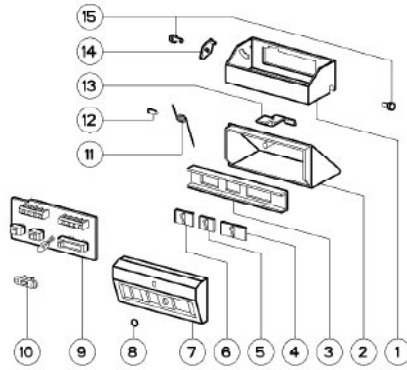

NOVA

blower components

	Model Number	6032412H	6032409H		
Key	Description	30 Stainless	36 Stainless	Qty Req.	In Stock
31	Charcoal Filter Support	4166216	4166216	2	Yes
32	Left Diffuser Bracket	4469831	4468033	1	No
33	Blower Cover - Left Side	4464507	4464507	1	No
34	Impeller Locking Nut	4109897	4109897	2	Yes
35	Left Impeller (SX)	4120763	4120763	1	Yes
36	Motor Mount	4466448	4466448	1	Yes
37	Motor	4000385	4000385	1	Yes
38	Capacitor Clamp	4117650	4117650	1	No
39	Terminal Block	4021966	4021966	1	No
40	Capacitor 11mf	4021295	4021295	1	Yes
41	Capacitor Box Cover	4155402	4155402	1	No
42	Capacitor Box	4109034	4109034	1	No
43	Blower Spacer	4460123	4460123	1	No
44	Blower Housing	4468236	4468236	1	No
45	Right Impeller (DX)	4120762	4120762	1	Yes
46	Blower Cover - Right Side	4464506	4464506	1	No
47	Right Diffuser Bracket	4469830	4468034	1	No

NOVA
electrical components

switch

Key	Description		Qty Req.	In Stock
1	Switch Assembly Frame	4106599	1	Yes
2	Switch Box	4155490	1	Yes
3	Switch Button Support	4166057	1	Yes
4	Motor Speed Button	4022521	1	Yes
5	Motor On/Off Button	4022520	1	Yes
6	Light On/Off Button	4022522	1	Yes
7	Switch Box Cover	4275449	1	Yes
8	Red Lamp Cover	4021515	1	Yes
9	Switch Board	4269309	1	Yes
10	Cable Clamp	4161633	1	Yes
11	Switch Housing Spring	4132101	1	Yes
12	Spring Pin	4141008	1	Yes
13	Cable Clamp	4161605	1	Yes
14	Switch Housing Lever	4128000	1	Yes
15	Switch Box Pin	4141005	2	Yes