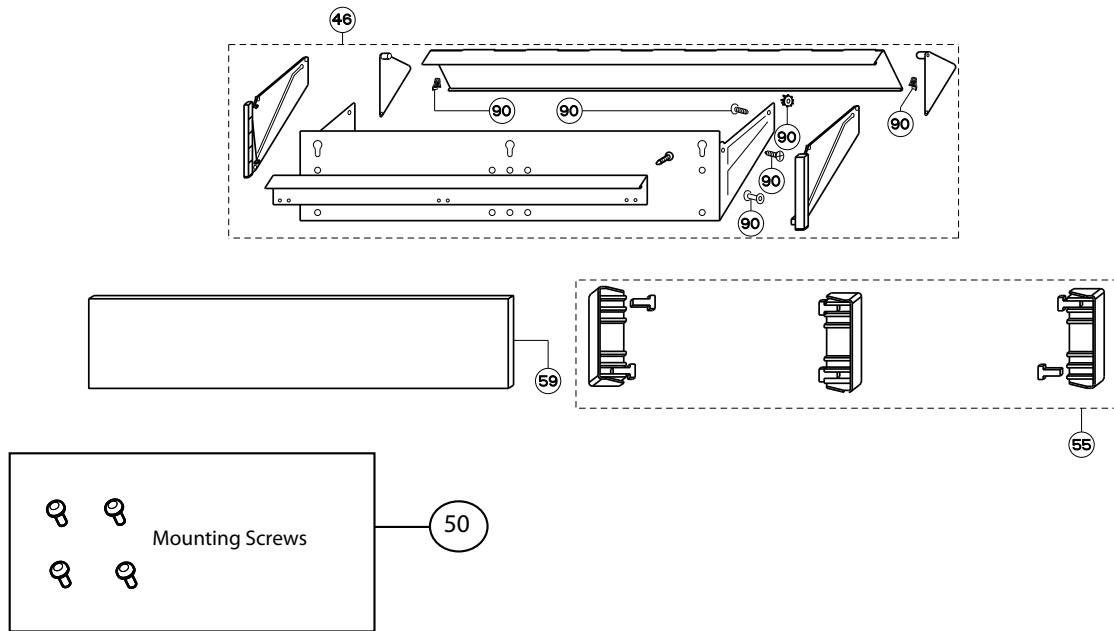

## body components

## front panel components

	Model Number	630006623	630006626	630006624	630006627	630006625	630006628	
Key	Description	24 White	24 Black	30 White	30 Black	36 White	36 Black	Qty Req.
27	Damper	133.0068.606	133.0068.606	133.0068.606	133.0068.606	133.0068.606	133.0068.606	1
30	Lampholder	133.0057.322	133.0057.322	133.0057.322	133.0057.322	133.0057.322	133.0057.322	2
31	Starter holder	133.0059.031	133.0059.031	133.0059.031	133.0059.031	133.0059.031	133.0059.031	1
32	Starter	133.0057.318	133.0057.318	133.0057.318	133.0057.318	133.0057.318	133.0057.318	1
33	Fixing cable	133.0064.522	133.0064.522	133.0064.522	133.0064.522	133.0064.522	133.0064.522	1
35	Feeder	133.0052.881	133.0052.881	133.0052.881	133.0052.881	133.0052.881	133.0052.881	1
36	Tempered glass diffuser	133.0017.619	133.0017.619	133.0017.619	133.0017.619	133.0017.619	133.0017.619	1
37	Diffuser clip kit	133.0055.253	133.0055.253	133.0055.253	133.0055.253	133.0055.253	133.0055.253	1
43	Grease filter	133.0072.902	133.0072.902	133.0072.902	133.0072.902	133.0072.902	133.0072.902	2
46	Visor kit	133.0072.913	133.0072.913	133.0072.913	133.0072.913	133.0072.913	133.0072.913	1
50	Mounting Kit Agio	133.0084.485	133.0084.485	133.0084.485	133.0084.485	133.0084.485	133.0084.485	1
55	Glass panel holder kit	133.0072.912	133.0072.912	133.0072.912	133.0072.912	133.0072.912	133.0072.912	1
59	Front glass panel	133.0072.914	133.0072.914	133.0072.914	133.0072.914	133.0072.914	133.0072.914	1
90	Visor component kit	133.0072.900	133.0072.900	133.0072.900	133.0072.900	133.0072.900	133.0072.900	1