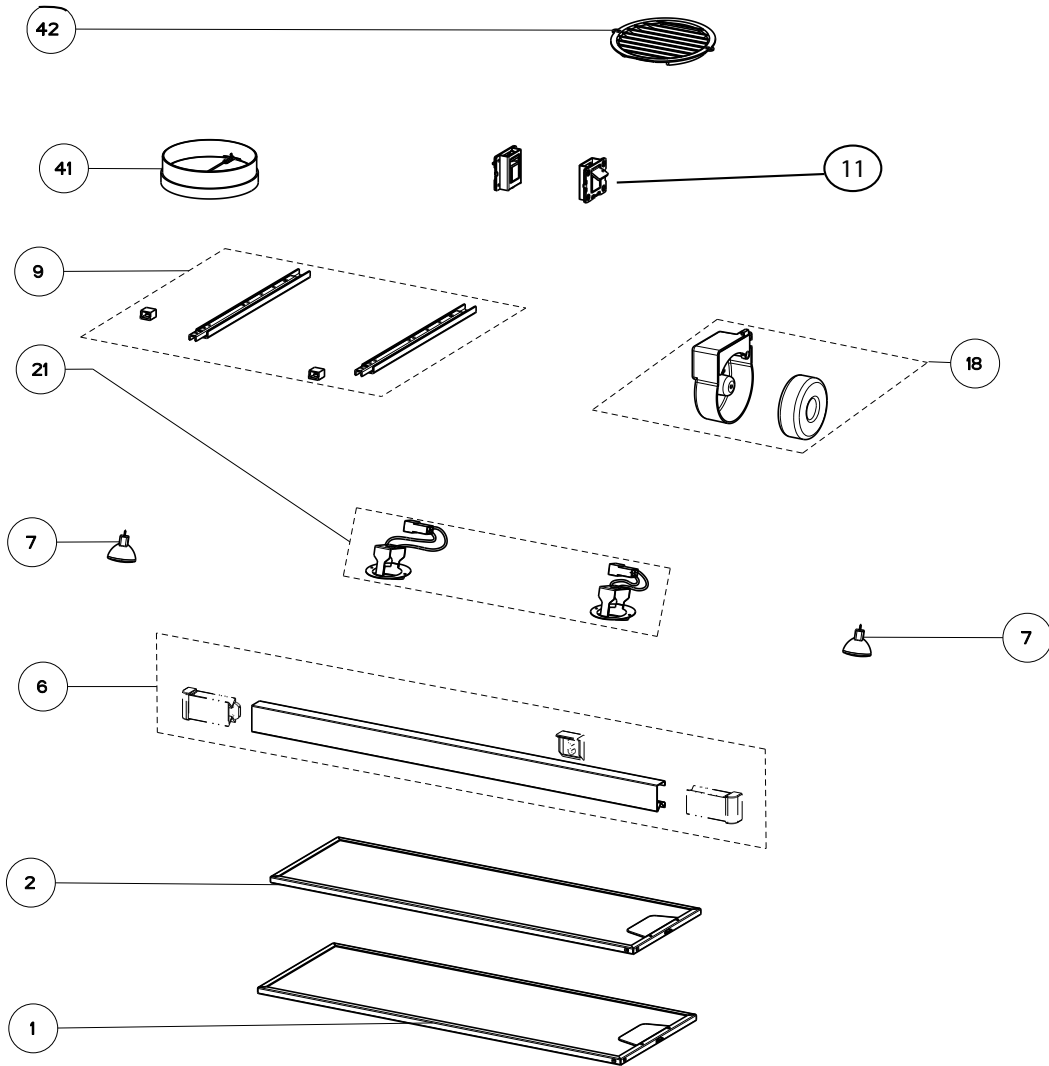

CRISTAL 24 SS

body components

	Model Number	110.0065.830	
Key	Description	24	Qty Req.
1	Rear Grease Filter	133.0018.475	1
2	Front Grease Filter	133.0018.478	1
6	Front Panel Kit	133.0059.103	1
7	Halogen Light Kit (2 in kit)	133.0046.418	1
9	Sliding Guide Kit	133.0059.025	1
11	Hinge Clips Kit (2 in kit)	133.0078.993	1
18	Transformer Kit	133.0052.516	1
21	Lamp Holders Kit (2 in kit)	133.0060.539	1
41	Damper	133.0055.994	1
42	Ductless Vent Grate	133.0016.964	1

CRISTAL 24 SS

control / motor components

199

399

	Model Number	110.0065.830	
Key	Description	24	Qty Req.
199	Control Panel Kit	133.0067.035	1
302	Impeller Kit	133.0052.519	1
305	Motor Rubbers Kit (2 in kit)	133.0051.603	1
312	Capacitor	133.0060.648	1
399	Motor Group Kit	133.0052.518	1