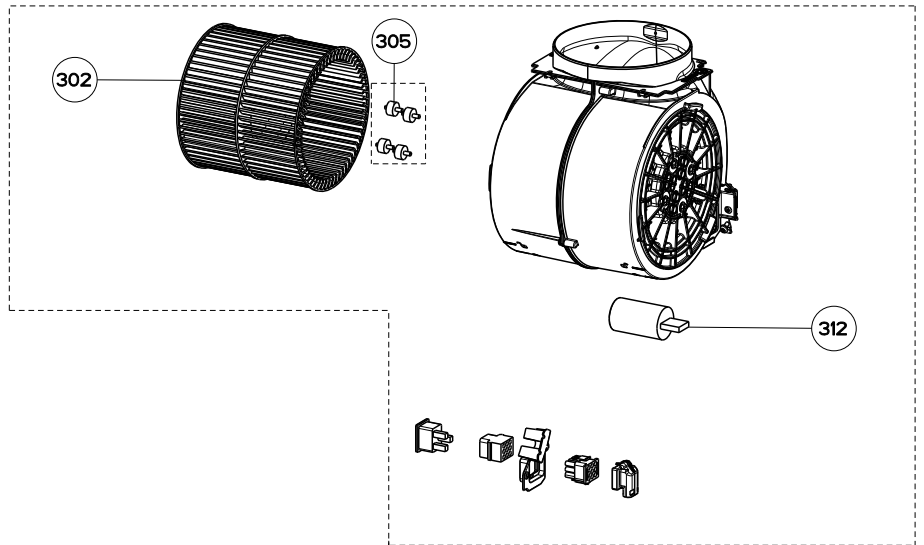

CRISTAL 24 SS

body components

	Model Number	110.0065.830	
Key	Description	24	Qty Req.
1	Rear Grease Filter	133.0018.475	1
2	Front Grease Filter	133.0018.478	1
6	Front Panel Kit	133.0059.103	1
7	Halogen Light Kit (2 in kit)	133.0046.418	1
9	Sliding Guide Kit	133.0059.025	1
11	Hinge Clips Kit (2 in kit)	133.0078.993	1
18	Transformer Kit	133.0052.516	1
21	Lamp Holders Kit (2 in kit)	133.0060.539	1
41	Damper	133.0055.994	1
42	Ductless Vent Grate	133.0016.964	1

CRISTAL 24 SS

control / motor components

199

399

	Model Number	110.0065.830	
Key	Description	24	Qty Req.
199	Control Panel Kit	133.0067.035	1
302	Impeller Kit	133.0052.519	1
305	Motor Rubbers Kit (2 in kit)	133.0051.603	1
312	Capacitor	133.0060.648	1
399	Motor Group Kit	133.0052.518	1