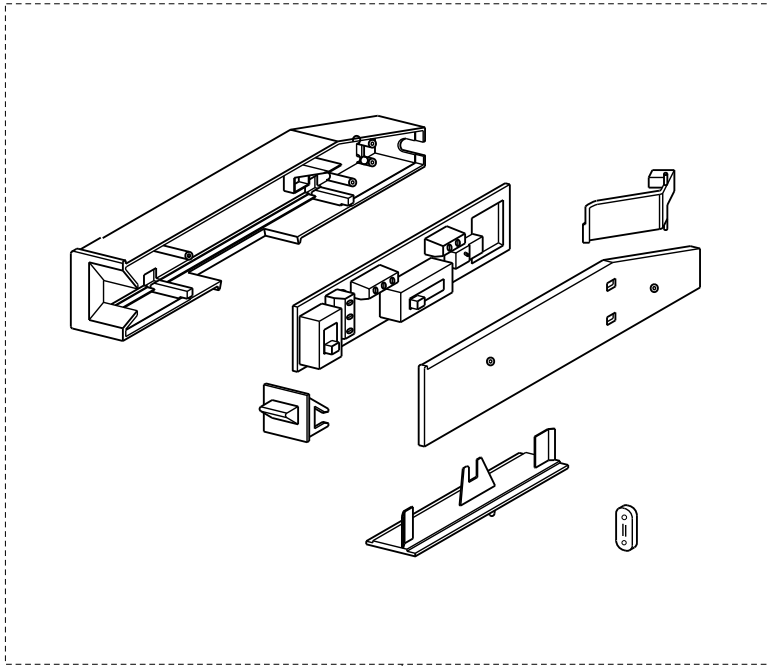

CRISTAL 24 SS

body components

	Model Number	110.0065.830	
Key	Description	24	Qty Req.
1	Rear Grease Filter	133.0018.475	1
2	Front Grease Filter	133.0018.478	1
6	Front Panel Kit	133.0059.103	1
7	Halogen Light Kit (2 in kit)	133.0046.418	1
9	Sliding Guide Kit	133.0059.025	1
11	Hinge Clips Kit (2 in kit)	133.0078.993	1
18	Transformer Kit	133.0052.516	1
21	Lamp Holders Kit (2 in kit)	133.0060.539	1
41	Damper	133.0055.994	1
42	Ductless Vent Grate	133.0016.964	1

CRISTAL 24 SS

control / motor components

199

399

	Model Number	110.0065.830	
Key	Description	24	Qty Req.
199	Control Panel Kit	133.0067.035	1
302	Impeller Kit	133.0052.519	1
305	Motor Rubbers Kit (2 in kit)	133.0051.603	1
312	Capacitor	133.0060.648	1
399	Motor Group Kit	133.0052.518	1