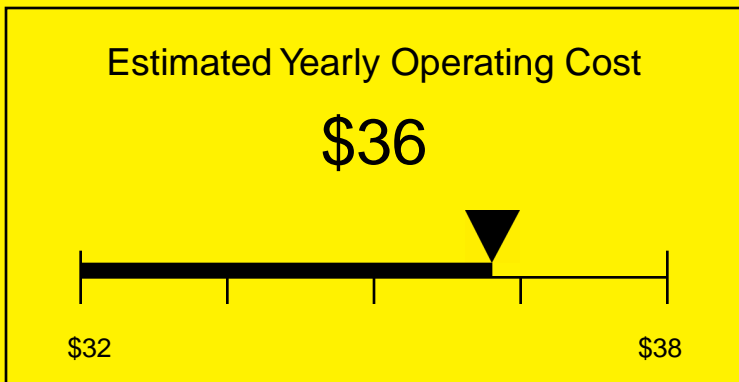

ENERGYGUIDE

REFRIGERATOR-FREEZER
Defrost: Cycle

CP36
3.0 Cubic Feet

Compare the energy use of this product with others
before you buy

Your cost will depend on your utility rates

Based on a 2007 U.S. Government national average cost of 10.65 cents per kWh for electricity. Your actual operating cost will vary depending on your local utility rates and your use of the product.