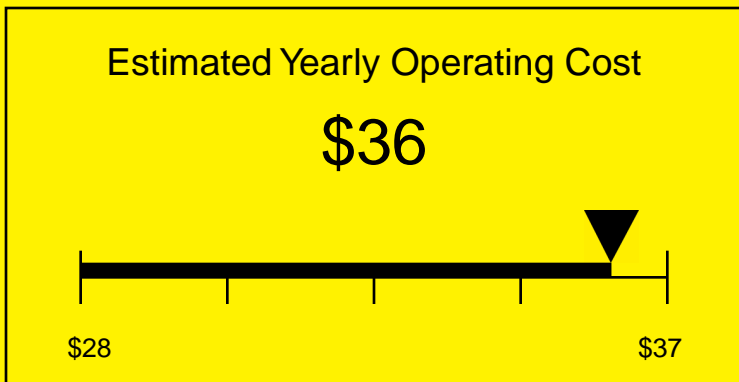

# ENERGYGUIDE

REFRIGERATOR-FREEZER  
Defrost: Manual

CM45L  
3.5 Cubic Feet

Compare the energy use of this product with others  
before you buy

Your cost will depend on your utility rates

Based on a 2007 U.S. Government national average cost of 10.65 cents per kWh for electricity. Your actual operating cost will vary depending on your local utility rates and your use of the product.