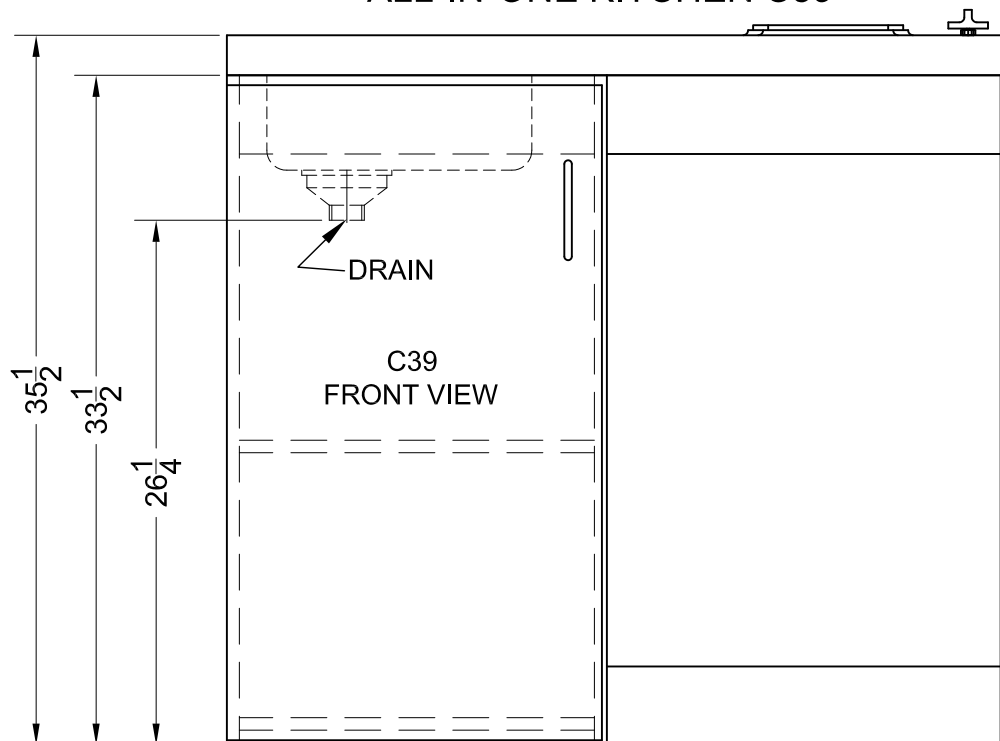

MODEL No. C39
STOVE & SINK

TYPE. ALL-IN ONE
KITCHEN

FELIX STORCH INC
www.summitappliance.com
(718) 893-3900

DATE: SEP./5/08

ALL-IN-ONE KITCHEN C39

MODEL No. C39
STAINLESS STEEL TOP
& CABINET

TYPE. ALL-IN ONE
KITCHEN