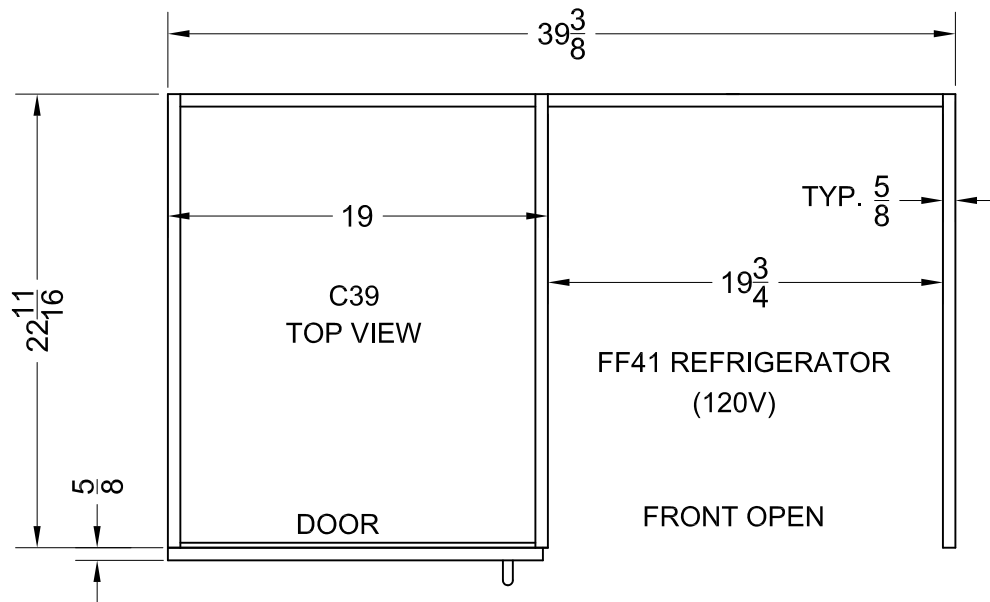

MODEL No. C39
STOVE & SINK

TYPE. ALL-IN ONE
KITCHEN

FELIX STORCH INC
www.summitappliance.com
(718) 893-3900

DATE: SEP./5/08

ALL-IN-ONE KITCHEN C39

MODEL No. C39
STAINLESS STEEL TOP
& CABINET

TYPE. ALL-IN ONE
KITCHEN