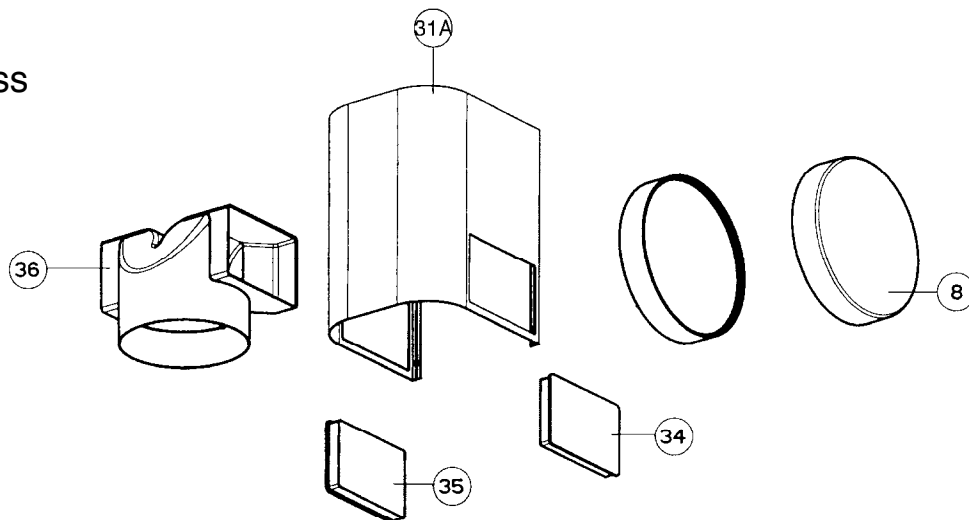

Model Number	6025994	6025996	6025995	6025997	6025999	6025998		In
Key	Description	30 Stainless	30 White	30 Black	36 Stainless	36 White	36 Black	Qty Req.	Stock
31	Lower Chimney	4461662	4461664	4461665	4461662	4461664	4461665	1	Yes
32	Upper Chimney	4461672	4461674	4461675	4461672	4461674	4461675	1	Yes
33	Chimney Mounting Bracket	4465970	4465970	4465970	4465970	4465970	4465970	2	Yes

ductless