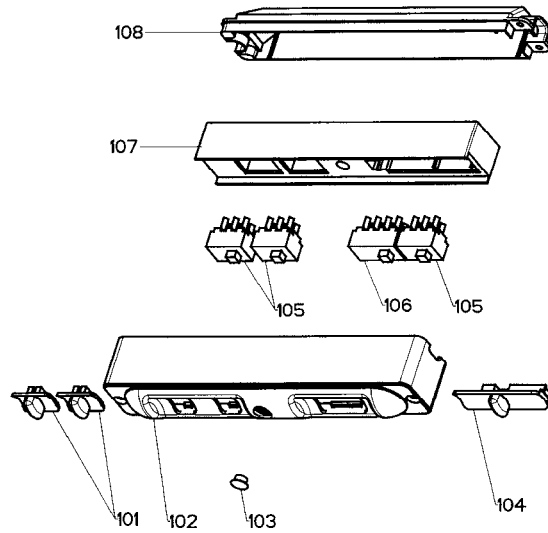

PERLA

electrical components

switch

Key	Description		In	
			Qty Req.	Stock
101	On/Off Button	4022736	2	Yes
102	Switch Box	4275425	1	Yes
103	Red Lamp Cover	4021515	1	Yes
104	Motor Speed Button	4022735	1	Yes
105	On/Off Switch	4021687	3	Yes
106	Motor Speed Switch	4021688	1	Yes
107	Switch Support	4166194	1	No
108	Switch Box Cover	4109238	1	No