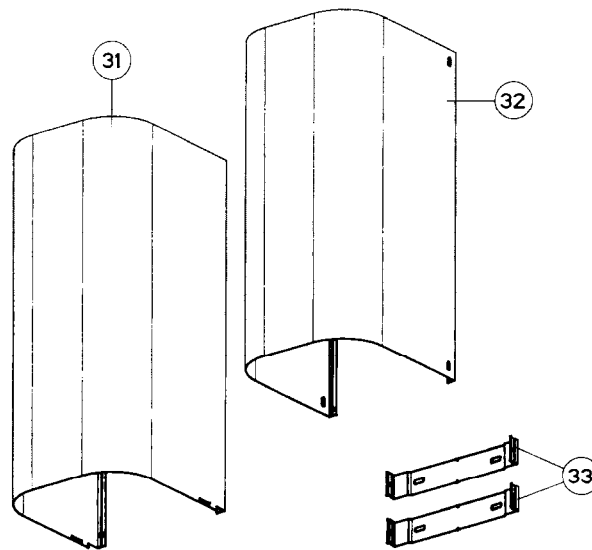

PERLA

chimney components

ducted