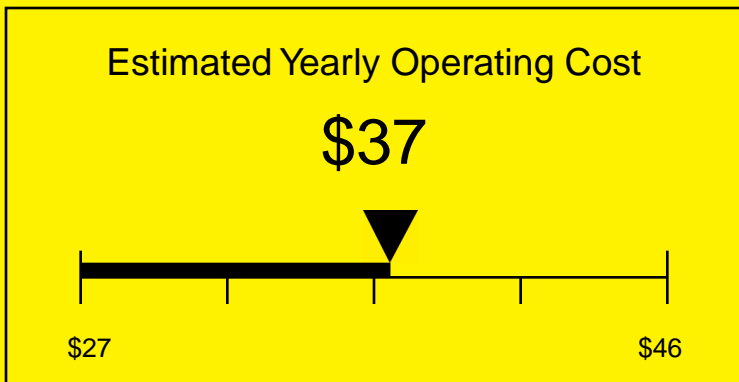

# ENERGYGUIDE

REFRIGERATOR  
Defrost: Automatic

FFAR10LAB  
10.1 Cubic Feet

Compare the energy use of this product with others  
before you buy

Your cost will depend on your utility rates

Based on a 2007 U.S. Government national average cost of 10.65 cents per kWh for electricity. Your actual operating cost will vary depending on your local utility rates and your use of the product.