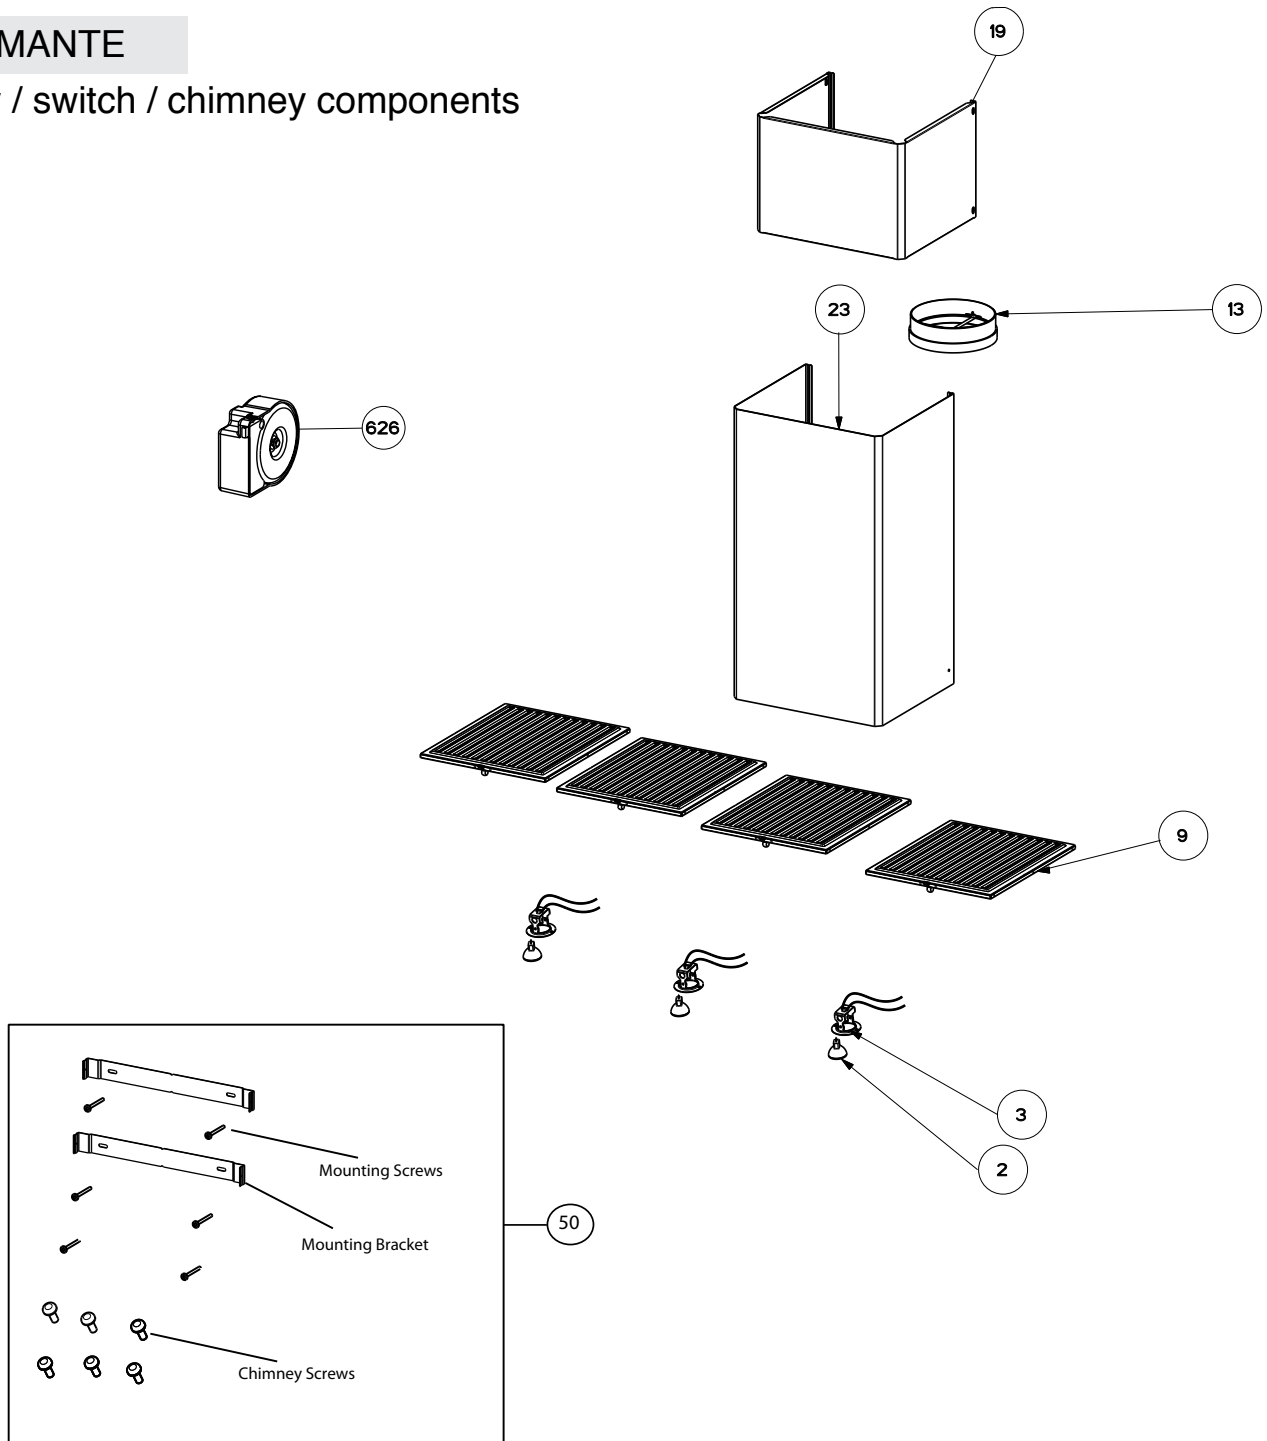

# DIAMANTE

body / switch / chimney components

	Model Number	630001087	630001088	630001648	
Key	Description	30	36	48	Qty Req.
2	Halogen Lamp (2 in kit)	133.0046.418	133.0046.418	133.0046.418	30=1, 36=2, 48=2
3	Lampholder	133.0056.061	133.0056.061	133.0056.061	30=2, 36=2, 48=3
9	Grease Filter	133.0018.482	133.0018.482	133.0018.482	30=2, 36=3, 48=4
13	Damper	133.0055.994	133.0055.994	133.0055.994	1
19	Upper Chimney	133.0059.669	133.0059.669	133.0059.669	1
23	Lower Chimney	133.0059.672	133.0059.672	133.0059.672	1
50	Mounting Kit Easy Cube	133.0084.478	133.0084.478	133.0084.478	1
626	Transformer	133.0053.047	133.0053.047	133.0053.047	1

# DIAMANTE

## motor components

	Model Number	630001087	630001088	630001648	
Key	Description	30	36	48	Qty Req.
105	Push button kit	133.0052.513	133.0052.513	133.0052.513	1
199	Switchboard kit	133.0062.137	133.0062.137	133.0062.137	1
303	Capacitor	133.0056.000	133.0056.000	133.0060.648	1
399	Motor Kit	133.0055.998	133.0055.998	133.0052.518	1