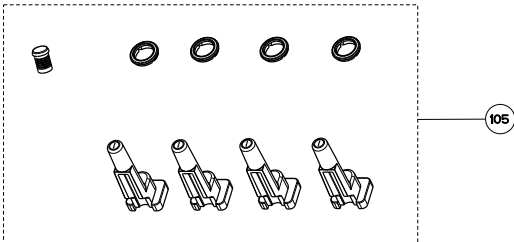

# DIAMANTE

body / switch / chimney components

	Model Number	630001087	630001088	630001648	
Key	Description	30	36	48	Qty Req.
2	Halogen Lamp (2 in kit)	133.0046.418	133.0046.418	133.0046.418	30=1, 36=2, 48=2
3	Lampholder	133.0056.061	133.0056.061	133.0056.061	30=2, 36=2, 48=3
9	Grease Filter	133.0018.482	133.0018.482	133.0018.482	30=2, 36=3, 48=4
13	Damper	133.0055.994	133.0055.994	133.0055.994	1
19	Upper Chimney	133.0059.669	133.0059.669	133.0059.669	1
23	Lower Chimney	133.0059.672	133.0059.672	133.0059.672	1
50	Mounting Kit Easy Cube	133.0084.478	133.0084.478	133.0084.478	1
626	Transformer	133.0053.047	133.0053.047	133.0053.047	1

## motor components

	Model Number	630001087	630001088	630001648	
Key	Description	30	36	48	Qty Req.
105	Push button kit	133.0052.513	133.0052.513	133.0052.513	1
199	Switchboard kit	133.0062.137	133.0062.137	133.0062.137	1
303	Capacitor	133.0056.000	133.0056.000	133.0060.648	1
399	Motor Kit	133.0055.998	133.0055.998	133.0052.518	1