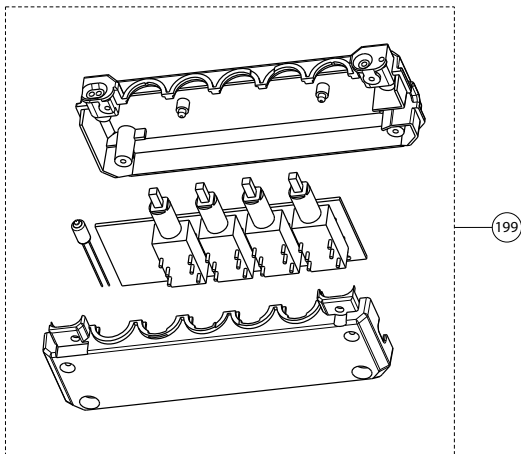

# DIAMANTE

body / switch / chimney components

	Model Number	630001087	630001088	630001648	
Key	Description	30	36	48	Qty Req.
2	Halogen Lamp (2 in kit)	133.0046.418	133.0046.418	133.0046.418	30=1, 36=2, 48=2
3	Lampholder	133.0056.061	133.0056.061	133.0056.061	30=2, 36=2, 48=3
9	Grease Filter	133.0018.482	133.0018.482	133.0018.482	30=2, 36=3, 48=4
13	Damper	133.0055.994	133.0055.994	133.0055.994	1
19	Upper Chimney	133.0059.669	133.0059.669	133.0059.669	1
23	Lower Chimney	133.0059.672	133.0059.672	133.0059.672	1
50	Mounting Kit Easy Cube	133.0084.478	133.0084.478	133.0084.478	1
626	Transformer	133.0053.047	133.0053.047	133.0053.047	1

## motor components

	Model Number	630001087	630001088	630001648	
Key	Description	30	36	48	Qty Req.
105	Push button kit	133.0052.513	133.0052.513	133.0052.513	1
199	Switchboard kit	133.0062.137	133.0062.137	133.0062.137	1
303	Capacitor	133.0056.000	133.0056.000	133.0060.648	1
399	Motor Kit	133.0055.998	133.0055.998	133.0052.518	1