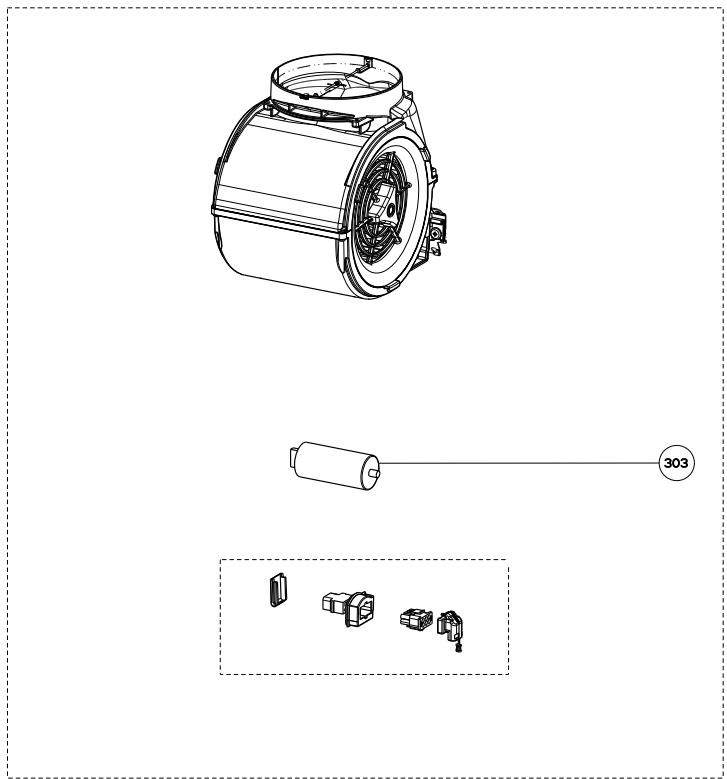

# DIAMANTE

body / switch / chimney components

	Model Number	630001087	630001088	630001648	
Key	Description	30	36	48	Qty Req.
2	Halogen Lamp (2 in kit)	133.0046.418	133.0046.418	133.0046.418	30=1, 36=2, 48=2
3	Lampholder	133.0056.061	133.0056.061	133.0056.061	30=2, 36=2, 48=3
9	Grease Filter	133.0018.482	133.0018.482	133.0018.482	30=2, 36=3, 48=4
13	Damper	133.0055.994	133.0055.994	133.0055.994	1
19	Upper Chimney	133.0059.669	133.0059.669	133.0059.669	1
23	Lower Chimney	133.0059.672	133.0059.672	133.0059.672	1
50	Mounting Kit Easy Cube	133.0084.478	133.0084.478	133.0084.478	1
626	Transformer	133.0053.047	133.0053.047	133.0053.047	1

## motor components

	Model Number	630001087	630001088	630001648	
Key	Description	30	36	48	Qty Req.
105	Push button kit	133.0052.513	133.0052.513	133.0052.513	1
199	Switchboard kit	133.0062.137	133.0062.137	133.0062.137	1
303	Capacitor	133.0056.000	133.0056.000	133.0060.648	1
399	Motor Kit	133.0055.998	133.0055.998	133.0052.518	1