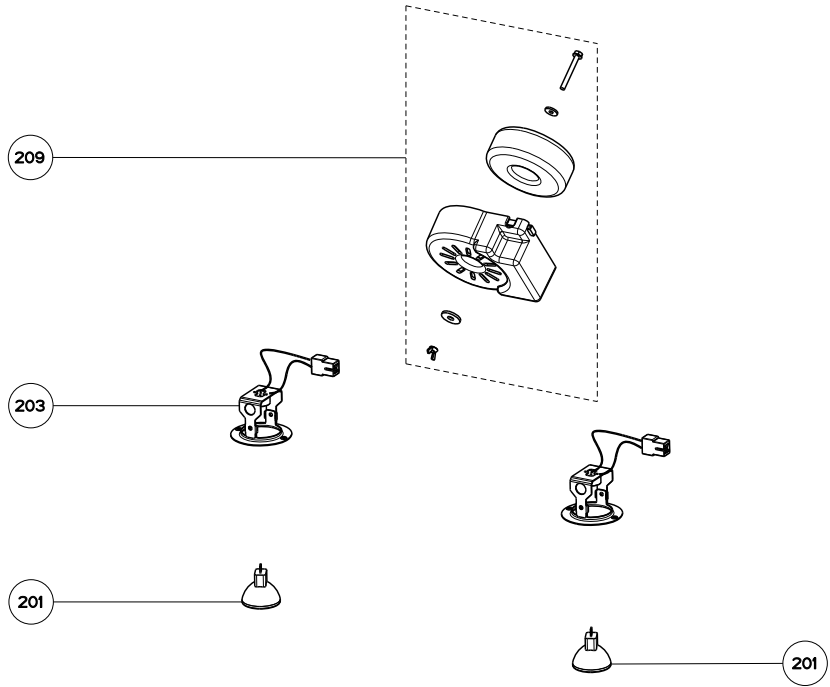

SYNTHESIS

body components

		500 CFM MODELS						280 CFM MODELS		
Model Number		630001186	630002593	630002595	630001187	630002594	630002596	630002458	630002459	
Key	Description	30 Stainless	30 White	30 Black	36 Stainless	36 White	36 Black	30 Stainless	36 Stainless	Qty Req.
10	Lower chimney	133.0072.331	133.0072.332	133.0072.335	133.0072.331	133.0072.332	133.0072.335	133.0072.331	133.0072.331	1
11	Upper chimney	133.0017.173	133.0018.370	133.0064.091	133.0017.173	133.0018.370	133.0064.091	133.0017.173	133.0017.173	1
14	Damper	133.0055.994	133.0055.994	133.0055.994	133.0055.994	133.0055.994	133.0055.994	133.0055.994	133.0055.994	1
18	Grease filter	133.0060.902	133.0060.902	133.0060.902	133.0060.902	133.0060.902	133.0060.902	133.0060.902	133.0060.902	2=30", 3=36"
50	Mounting Kit Synthesis	133.0084.475	133.0084.475	133.0084.476	133.0084.475	133.0084.475	133.0084.476	133.0084.475	133.0084.475	1

SYNTHESIS

switch / light components

		500 CFM MODELS						280 CFM MODELS		
Model Number		630001186	630002593	630002595	630001187	630002594	630002596	630002458	630002459	
Key Description		30 Stainless	30 White	30 Black	36 Stainless	36 White	36 Black	30 Stainless	36 Stainless	Qty Req.
101	Switch kit	133.0051.608	133.0051.608	133.0051.608	133.0059.012	133.0059.012	133.0059.012	133.0064.545	133.0064.545	1
105	On / Off Switch	133.0054.536	133.0054.536	133.0054.536	133.0054.536	133.0054.536	133.0054.536	133.0054.536	133.0054.536	500 cfm=3, 280 cfm= 2
106	Motor Speed Switch	133.0054.538	133.0054.538	133.0054.538	133.0054.538	133.0054.538	133.0054.538	133.0063.603	133.0063.603	1
201	Halogen Lamp kit (2 in kit)	133.0046.418	133.0046.418	133.0046.418	133.0046.418	133.0046.418	133.0046.418	133.0046.418	133.0046.418	1
203	Lamp holder	133.0057.313	133.0057.313	133.0057.313	133.0057.313	133.0057.313	133.0057.313	133.0057.313	133.0057.313	2
209	Transformer kit	133.0052.516	133.0052.516	133.0052.516	133.0052.516	133.0052.516	133.0052.516	133.0052.516	133.0052.516	1