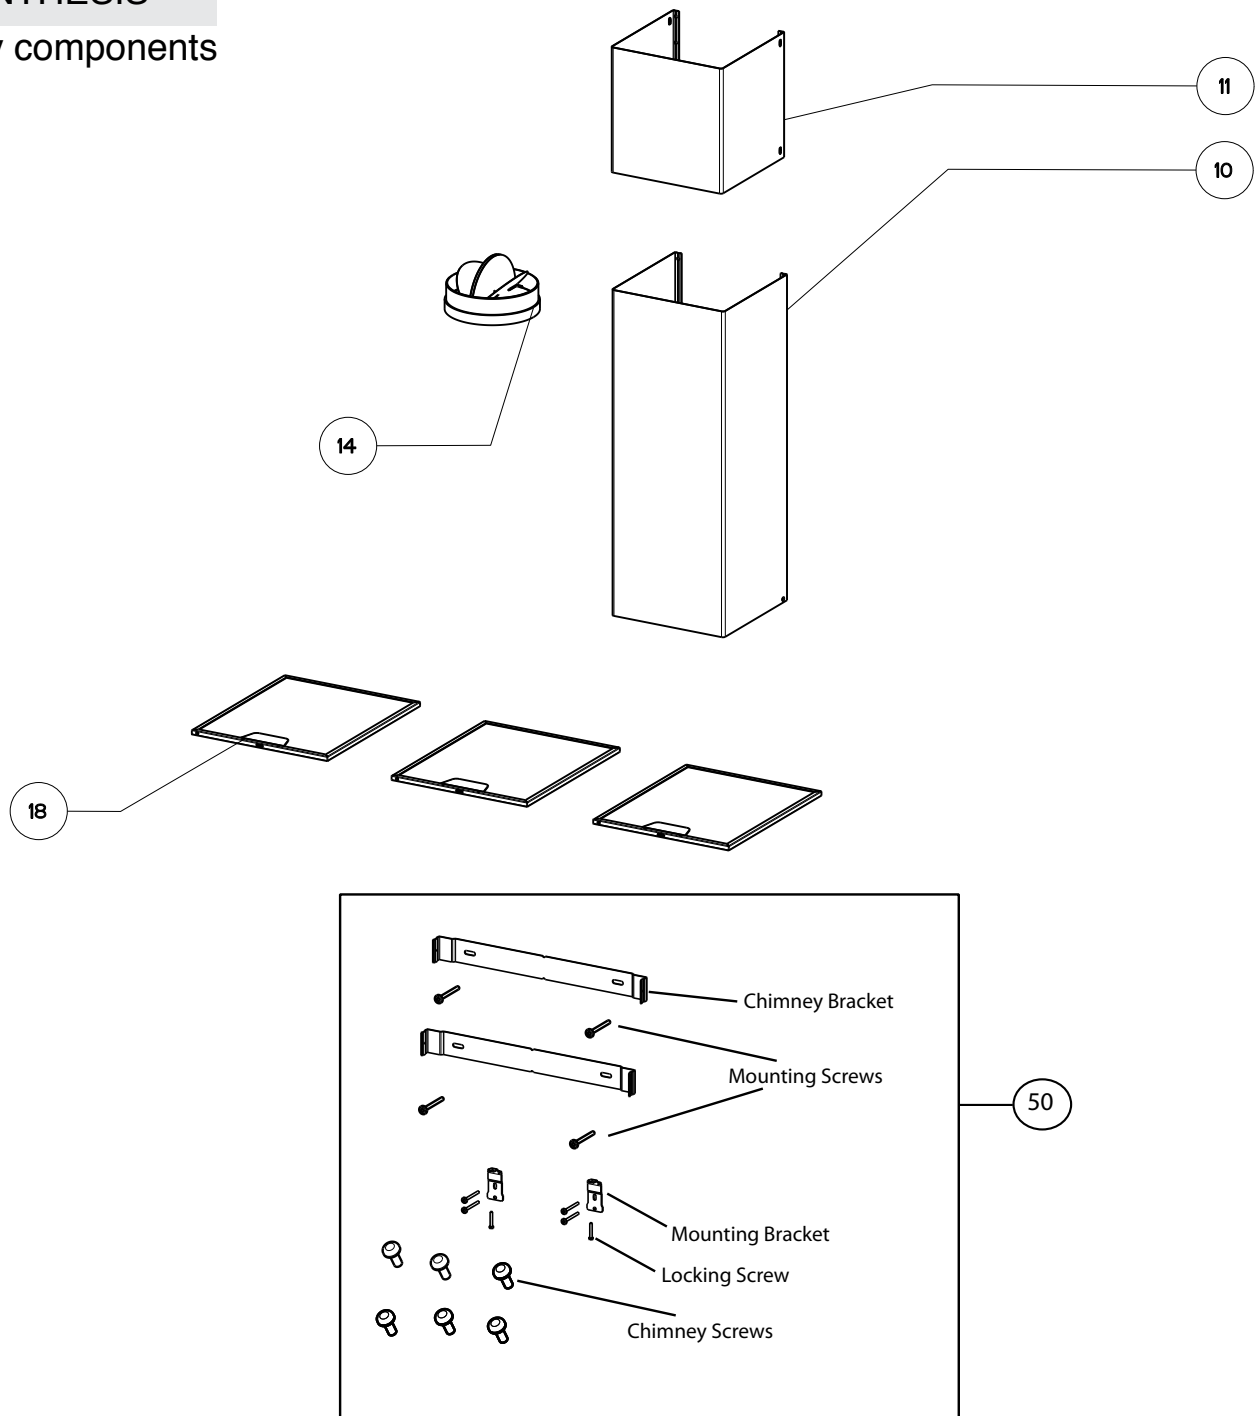

SYNTHESIS

body components

		500 CFM MODELS						280 CFM MODELS		
Model Number		630001186	630002593	630002595	630001187	630002594	630002596	630002458	630002459	
Key	Description	30 Stainless	30 White	30 Black	36 Stainless	36 White	36 Black	30 Stainless	36 Stainless	Qty Req.
10	Lower chimney	133.0072.331	133.0072.332	133.0072.335	133.0072.331	133.0072.332	133.0072.335	133.0072.331	133.0072.331	1
11	Upper chimney	133.0017.173	133.0018.370	133.0064.091	133.0017.173	133.0018.370	133.0064.091	133.0017.173	133.0017.173	1
14	Damper	133.0055.994	133.0055.994	133.0055.994	133.0055.994	133.0055.994	133.0055.994	133.0055.994	133.0055.994	1
18	Grease filter	133.0060.902	133.0060.902	133.0060.902	133.0060.902	133.0060.902	133.0060.902	133.0060.902	133.0060.902	2=30", 3=36"
50	Mounting Kit Synthesis	133.0084.475	133.0084.475	133.0084.476	133.0084.475	133.0084.475	133.0084.476	133.0084.475	133.0084.475	1

SYNTHESIS

switch / light components

		500 CFM MODELS						280 CFM MODELS		
Model Number		630001186	630002593	630002595	630001187	630002594	630002596	630002458	630002459	
Key Description		30 Stainless	30 White	30 Black	36 Stainless	36 White	36 Black	30 Stainless	36 Stainless	Qty Req.
101	Switch kit	133.0051.608	133.0051.608	133.0051.608	133.0059.012	133.0059.012	133.0059.012	133.0064.545	133.0064.545	1
105	On / Off Switch	133.0054.536	133.0054.536	133.0054.536	133.0054.536	133.0054.536	133.0054.536	133.0054.536	133.0054.536	500 cfm=3, 280 cfm= 2
106	Motor Speed Switch	133.0054.538	133.0054.538	133.0054.538	133.0054.538	133.0054.538	133.0054.538	133.0063.603	133.0063.603	1
201	Halogen Lamp kit (2 in kit)	133.0046.418	133.0046.418	133.0046.418	133.0046.418	133.0046.418	133.0046.418	133.0046.418	133.0046.418	1
203	Lamp holder	133.0057.313	133.0057.313	133.0057.313	133.0057.313	133.0057.313	133.0057.313	133.0057.313	133.0057.313	2
209	Transformer kit	133.0052.516	133.0052.516	133.0052.516	133.0052.516	133.0052.516	133.0052.516	133.0052.516	133.0052.516	1