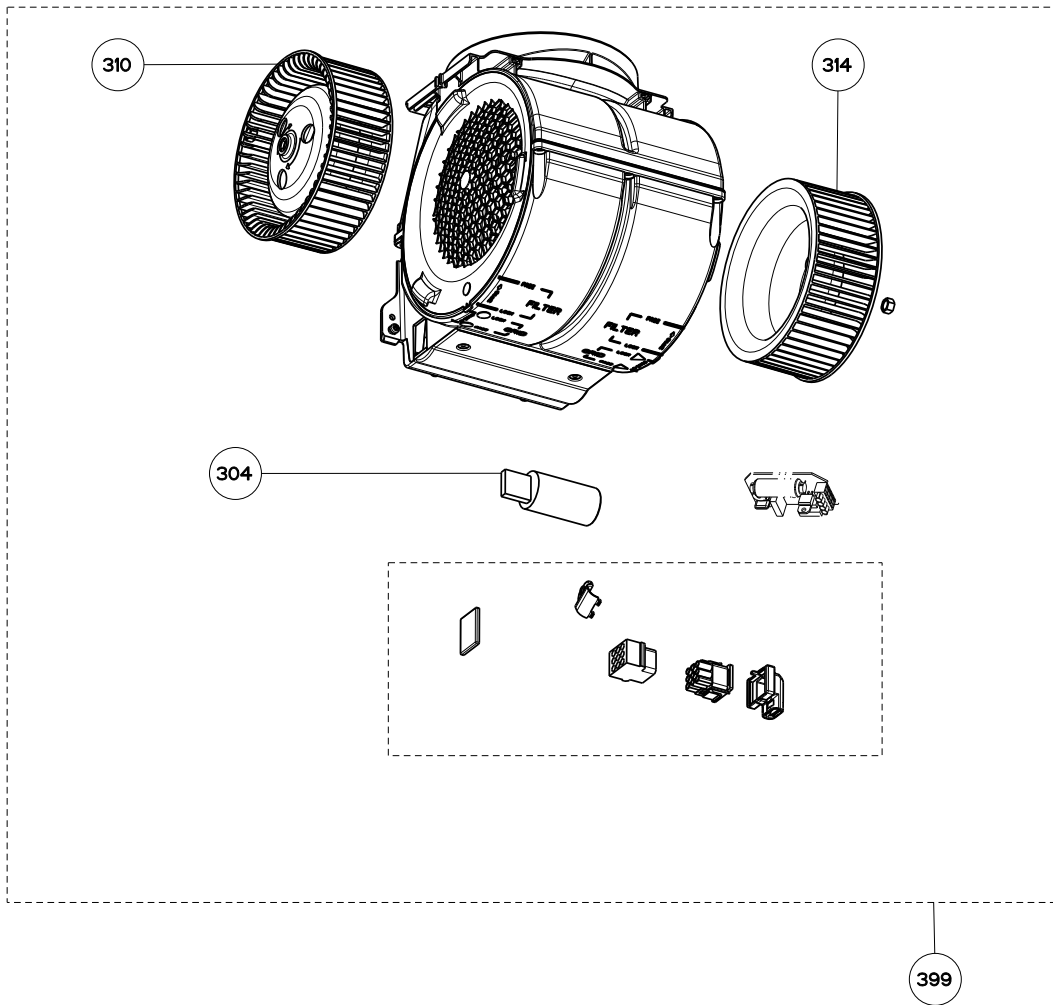

SYNTHESIS

motor components

		500 CFM MODELS						280 CFM MODELS		
Key	Model Number	630001186	630002593	630002595	630001187	630002594	630002596	630002458	630002459	Qty Req.
	Description	30 Stainless	30 White	30 Black	36 Stainless	36 White	36 Black	30 Stainless	36 Stainless	
304	Capacitor	133.0058.880	133.0058.880	133.0058.880	133.0058.880	133.0058.880	133.0058.880	133.0068.611	133.0058.880	1
310	Left Impeller (SX)	133.0064.539	133.0064.539	133.0064.539	133.0064.539	133.0064.539	133.0064.539	133.0064.539	133.0064.539	1
314	Right Impeller (DX)	133.0064.540	133.0064.540	133.0064.540	133.0064.540	133.0064.540	133.0064.540	133.0064.540	133.0064.540	1
399	Motor group	133.0064.537	133.0064.537	133.0064.537	133.0064.537	133.0064.537	133.0064.537	133.0064.537	133.0064.537	1