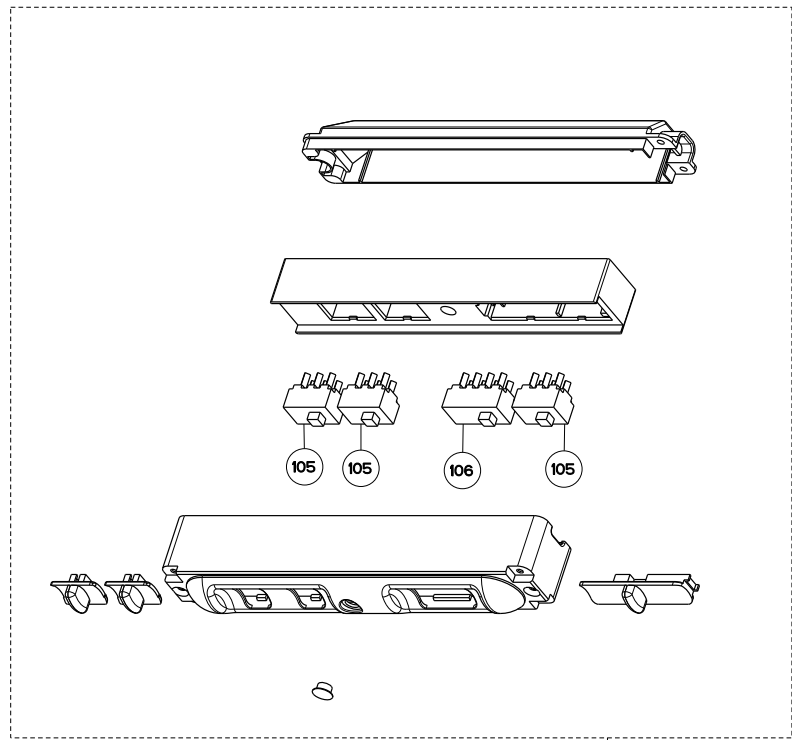

SYNTHESIS

body components

		500 CFM MODELS						280 CFM MODELS		
Model Number		630001186	630002593	630002595	630001187	630002594	630002596	630002458	630002459	
Key	Description	30 Stainless	30 White	30 Black	36 Stainless	36 White	36 Black	30 Stainless	36 Stainless	Qty Req.
10	Lower chimney	133.0072.331	133.0072.332	133.0072.335	133.0072.331	133.0072.332	133.0072.335	133.0072.331	133.0072.331	1
11	Upper chimney	133.0017.173	133.0018.370	133.0064.091	133.0017.173	133.0018.370	133.0064.091	133.0017.173	133.0017.173	1
14	Damper	133.0055.994	133.0055.994	133.0055.994	133.0055.994	133.0055.994	133.0055.994	133.0055.994	133.0055.994	1
18	Grease filter	133.0060.902	133.0060.902	133.0060.902	133.0060.902	133.0060.902	133.0060.902	133.0060.902	133.0060.902	2=30", 3=36"
50	Mounting Kit Synthesis	133.0084.475	133.0084.475	133.0084.476	133.0084.475	133.0084.475	133.0084.476	133.0084.475	133.0084.475	1

SYNTHESIS

switch / light components

		500 CFM MODELS						280 CFM MODELS		
Model Number		630001186	630002593	630002595	630001187	630002594	630002596	630002458	630002459	
Key Description		30 Stainless	30 White	30 Black	36 Stainless	36 White	36 Black	30 Stainless	36 Stainless	Qty Req.
101	Switch kit	133.0051.608	133.0051.608	133.0051.608	133.0059.012	133.0059.012	133.0059.012	133.0064.545	133.0064.545	1
105	On / Off Switch	133.0054.536	133.0054.536	133.0054.536	133.0054.536	133.0054.536	133.0054.536	133.0054.536	133.0054.536	500 cfm=3, 280 cfm= 2
106	Motor Speed Switch	133.0054.538	133.0054.538	133.0054.538	133.0054.538	133.0054.538	133.0054.538	133.0063.603	133.0063.603	1
201	Halogen Lamp kit (2 in kit)	133.0046.418	133.0046.418	133.0046.418	133.0046.418	133.0046.418	133.0046.418	133.0046.418	133.0046.418	1
203	Lamp holder	133.0057.313	133.0057.313	133.0057.313	133.0057.313	133.0057.313	133.0057.313	133.0057.313	133.0057.313	2
209	Transformer kit	133.0052.516	133.0052.516	133.0052.516	133.0052.516	133.0052.516	133.0052.516	133.0052.516	133.0052.516	1