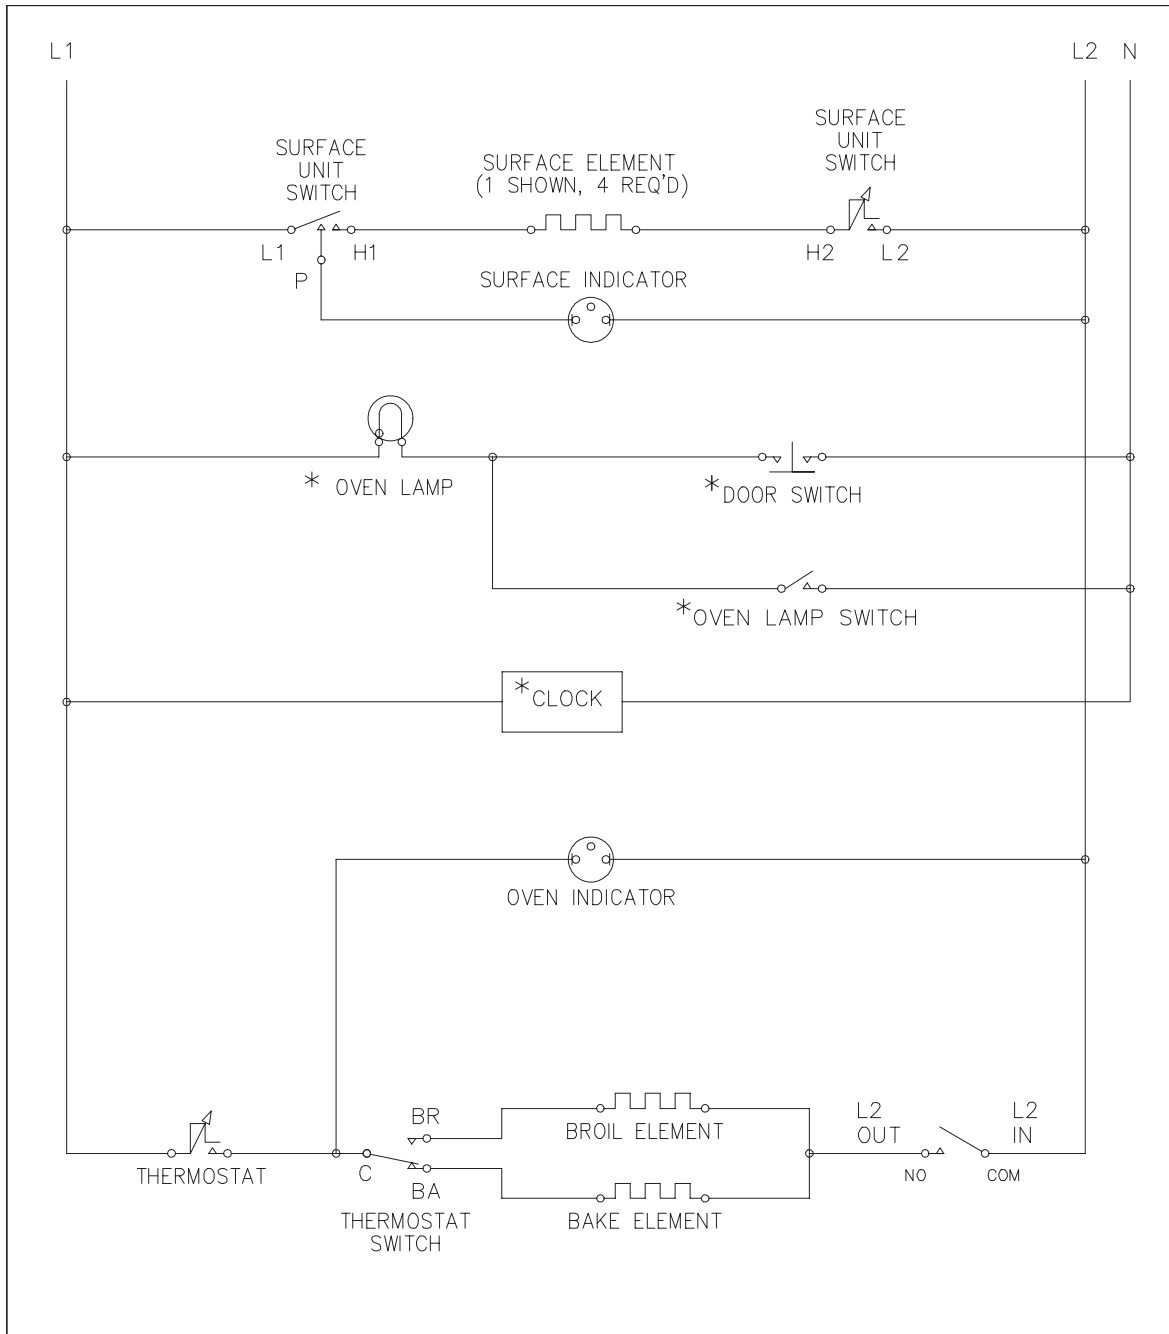

7	18	150	3321
6	14	150	3321
5	16	150	3321
4	12	105	1015
3	14	105	1015
2	16	105	1015
1	20	105	1015
WIRE	AWG	TEMP °C	UL STYLE

316255308

WARNING
DISCONNECT POWER BEFORE SERVICING UNIT.

TRACER WIRE: WIRE COLOR NOTED FIRST, STRIPE NEXT. EXAMPLE: GREEN WIRE WITH YELLOW STRIPE.

Ⓞ/Y-B

COLOR CODE			
BK	BLACK	P	PINK
BL	BLUE	PR	PURPLE
BR	BROWN	R	RED
C	COPPER	T	TAN
G	GREEN	V	VIOLET
GY	GRAY	W	WHITE
O	ORANGE	Y	YELLOW

*THESE COMPONENTS MAY NOT APPEAR ON ALL MODELS.

THERMOSTAT SELECTOR SWITCH		
CONTACTS	BAKE	BROIL
C-BA	X	
C-BR		X
X INDICATES CONTACTS CLOSED		

316255308

*THESE COMPONENTS MAY NOT APPEAR ON ALL MODELS.