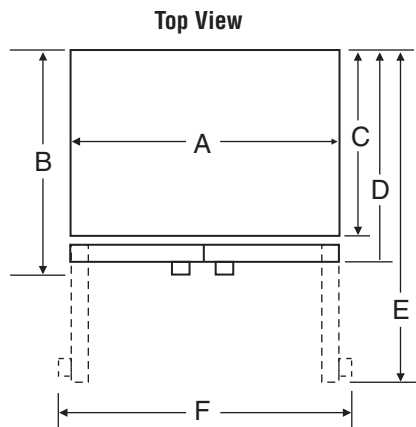

# FRENCH DOOR BOTTOM-FREEZER REFRIGERATORS

Front View

*Style of product may vary from picture*

## PRODUCT DIMENSIONS

	INCHES	CENTIMETERS
A	35 5/8	90.5
B <sup>1</sup>	35 1/4	89.5
C	29	73.7
D <sup>2</sup>	32 7/8	83.5
E <sup>3</sup>	48	121.9
F <sup>4</sup>	39 3/8	100.0
G <sup>5</sup>	68 5/8	174.3
H <sup>6</sup>	70 1/8	178.1
J <sup>7</sup>	70 1/4	178.4

## NOTES:

1. Depth with doors closed, including handle.
2. Depth with doors closed, excluding handle.
3. Depth with doors open at 90 degrees.
4. Width with doors open at 90 degrees, including handles.
5. Height to top of refrigerator
6. Height to top of refrigerator including door hinge.
7. Height to top of refrigerator door trim (if needed for trim models).
8. When installing refrigerator in or near a corner, allow enough room for door to open without interfering with cabinet drawers or hardware.