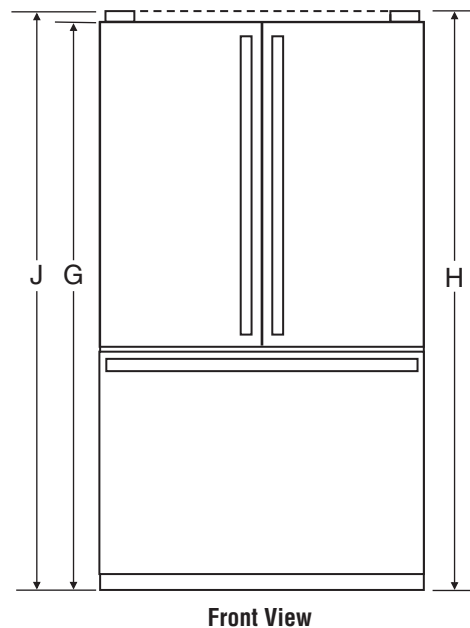

# FRENCH DOOR BOTTOM-FREEZER REFRIGERATORS

Front View

*Style of product may vary from picture*

## PRODUCT DIMENSIONS

	INCHES	CENTIMETERS
A	35 5/8	90.5
B <sup>1</sup>	35 1/4	89.5
C	29	73.7
D <sup>2</sup>	32 7/8	83.5
E <sup>3</sup>	48	121.9
F <sup>4</sup>	39 3/8	100.0
G <sup>5</sup>	68 5/8	174.3
H <sup>6</sup>	70 1/8	178.1
J <sup>7</sup>	70 1/4	178.4