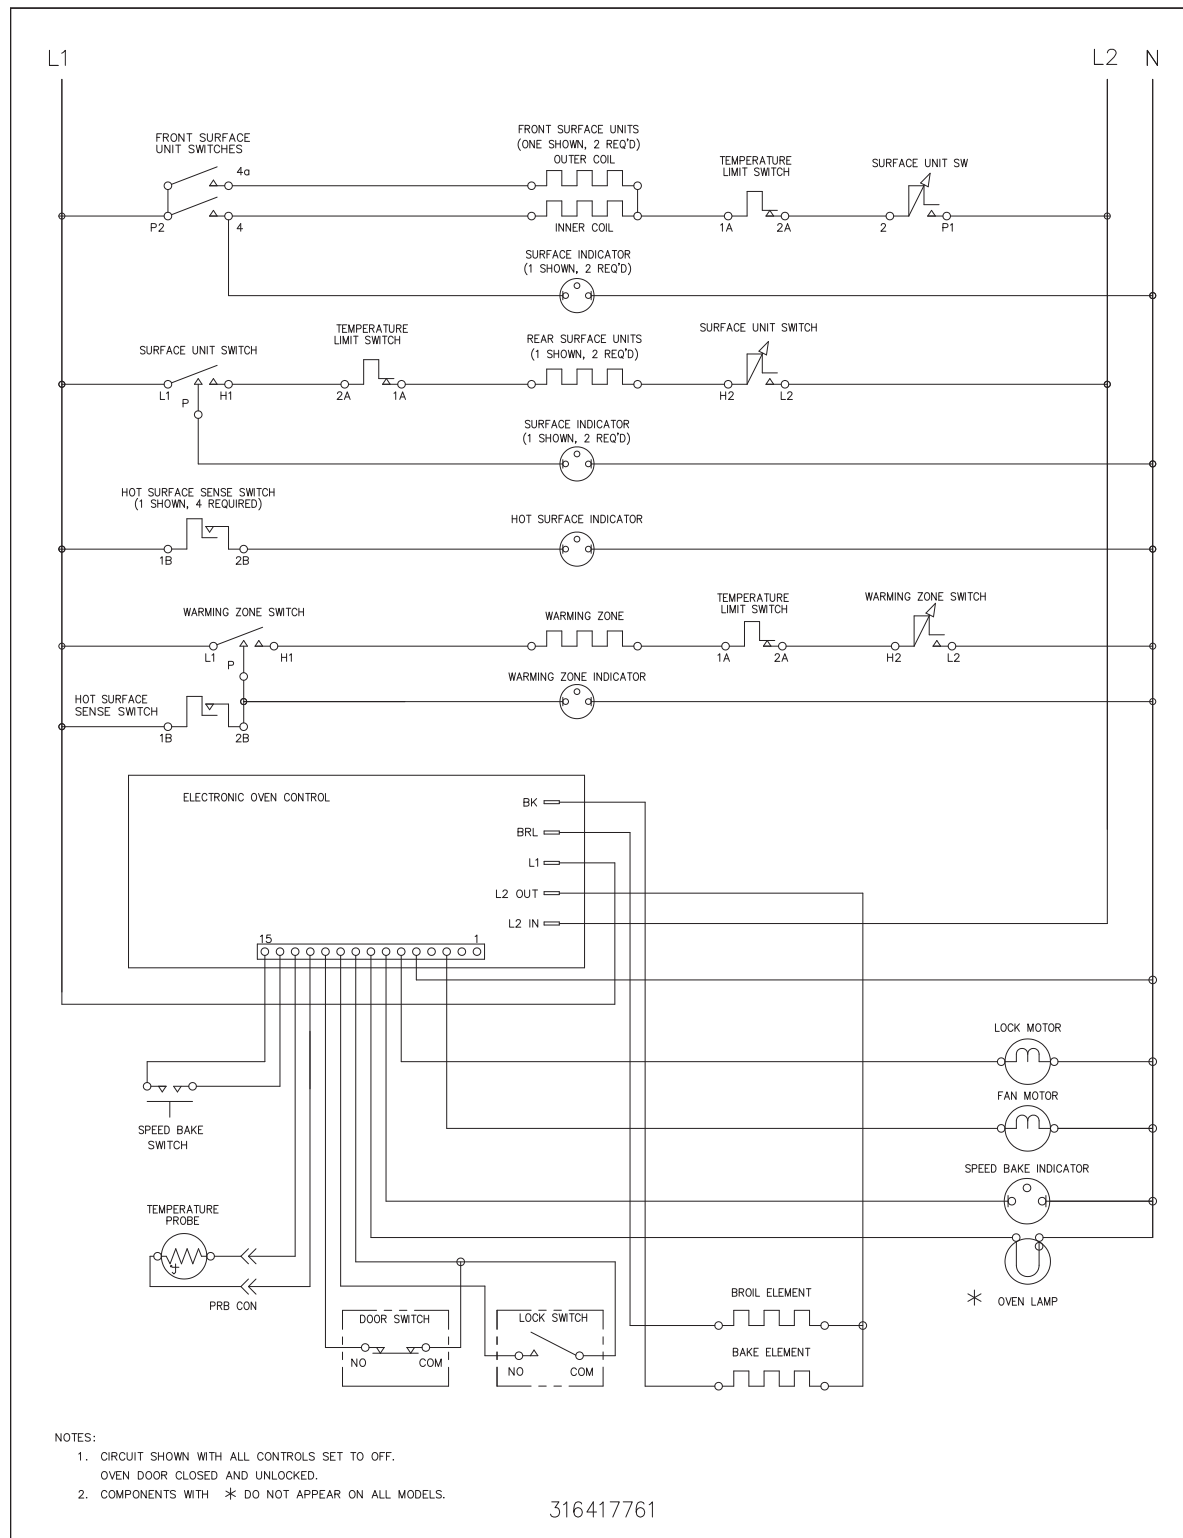

316417761

WARNING
 DISCONNECT POWER BEFORE SERVICING UNIT.

TRACER WIRE: WIRE COLOR NOTED FIRST, STRIPE NEXT. EXAMPLE: GREEN WIRE WITH YELLOW STRIPE.

COLOR CODE

BK	BLACK	P	PINK
BL	BLUE	PR	PURPLE
BR	BROWN	R	RED
C	COPPER	T	TAN
G	GREEN	V	VIOLET
GY	GRAY	W	WHITE
O	ORANGE	Y	YELLOW