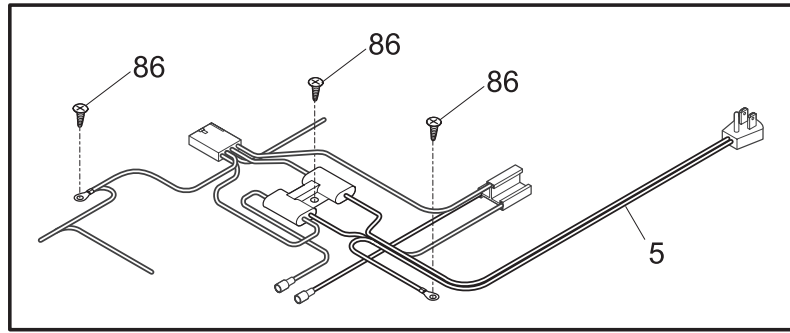

Publication No.
5995459699
06/01/26
(EN/SERVICE/MLR)
365

FREEZER CHEST

Model No.
FCCG201FW

Copyright © 2006 Electrolux Home Products, Inc.
All rights reserved.

DOOR

P08D0469

DOOR

POS. NO	PART NO.	DESCRIPTION
1	216620616	Lid, chest freezer, glass, upper
2	216621200	Lock Assy, frzr lid
3	216620716	Lid, chest freezer, glass, lower
5	216621300	Key, frzr lid lock

SYSTEM

P08S0354

SYSTEM

POS. NO	PART NO.	DESCRIPTION
1 #	5303280307	Condenser
4 #	216938600	Drier-filter
5 #	216987200	Harness-main
22	216056400	Clip, compressor mtg, SPRING
27	5308002681	Grommet, compressor
28	5303212615	Support, compressor
29 #	297048200	Compressor, w/o electricals
30 #	297048300	Controller
32	241544101	Clamp, elec cont mtg, compressor, bale wire
42	216232700	Washer, flat, 1"OD x 0.531"ID
43A	5303212614	Clip, harness mount
47	216629600	Screw, hex washer head, 10-16 x 0.500, tapping
55 #	216236200	Capacitor-run, 180-200 VAC, 15 microfarad
86	216036600	Screw, ph washer head, 8-32CA x 0.500, thread forming
*	5303298960	Spacer-tube, 0.237" ID