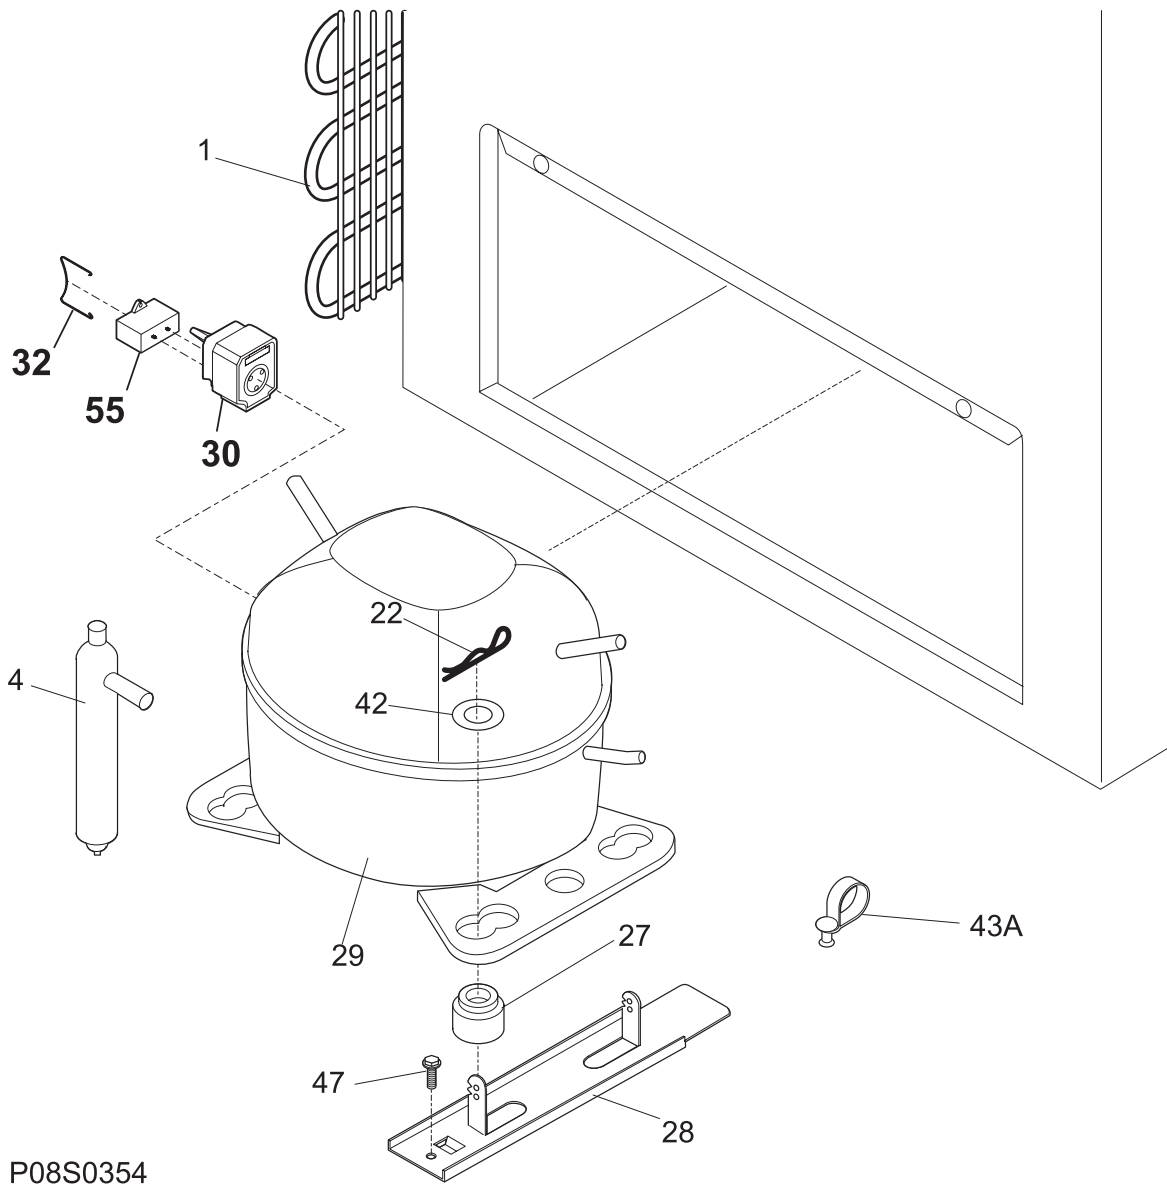

Publication No.
5995459699
06/01/26
(EN/SERVICE/MLR)
365

FREEZER CHEST

Model No.
FCCG201FW

Copyright © 2006 Electrolux Home Products, Inc.
All rights reserved.

DOOR

P08D0469

DOOR

POS. NO	PART NO.	DESCRIPTION
1	216620616	Lid, chest freezer, glass, upper
2	216621200	Lock Assy, frzr lid
3	216620716	Lid, chest freezer, glass, lower
5	216621300	Key, frzr lid lock

CABINET

CABINET

POS. NO	PART NO.	DESCRIPTION
3	216502600	Plug, drain, interior
4	297013600	Plug, drain, exterior
5	216620516	Frame, outer
6	216955513	Breaker, hinge side
11	216955500	Breaker, chest end, (2)
12	297073400	Nameplate, Commercial, stainless
18	216707201	Knob, temp control
21#	216714601	Control temperature
30	216110700	Breaker, corners
59	216506100	Basket, chest freezer, (3)
62	131420300	Screw, cr truss head, 8-18AB x 0.750
75	216034301	Panel, access, white
100	216995210	Track, basket
104	297070100	Thermometer
120	216621000	Caster
150	216997400	Support, track-basket
*	216649700	CASTER PACK, 4 casters, wrench, 16 screws
*	5303305324	Paint, touch-up, white

SYSTEM

P08S0354

SYSTEM

POS. NO	PART NO.	DESCRIPTION
1 #	5303280307	Condenser
4 #	216938600	Drier-filter
5 #	216987200	Harness-main
22	216056400	Clip, compressor mtg, SPRING
27	5308002681	Grommet, compressor
28	5303212615	Support, compressor
29 #	297048200	Compressor, w/o electricals
30 #	297048300	Controller
32	241544101	Clamp, elec cont mtg, compressor, bale wire
42	216232700	Washer, flat, 1"OD x 0.531"ID
43A	5303212614	Clip, harness mount
47	216629600	Screw, hex washer head, 10-16 x 0.500, tapping
55 #	216236200	Capacitor-run, 180-200 VAC, 15 microfarad
86	216036600	Screw, ph washer head, 8-32CA x 0.500, thread forming
*	5303298960	Spacer-tube, 0.237" ID