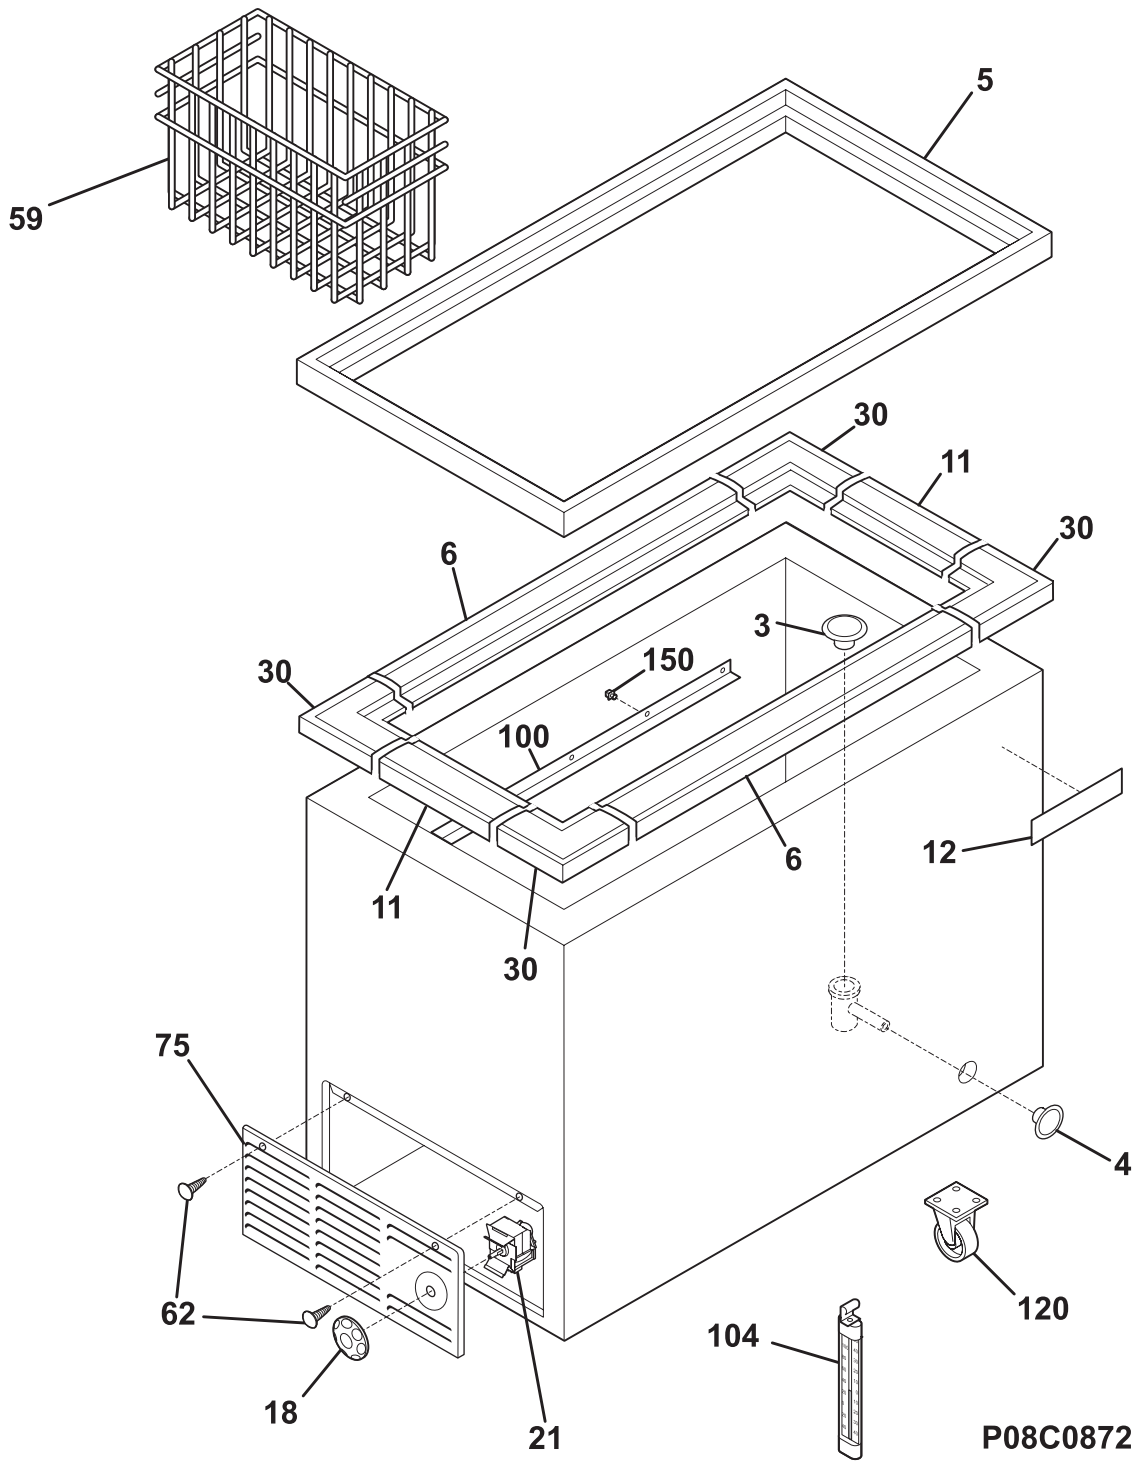

Publication No.
5995459699
06/01/26
(EN/SERVICE/MLR)
365

FREEZER CHEST

Model No.
FCCG201FW

Copyright © 2006 Electrolux Home Products, Inc.
All rights reserved.

DOOR

P08D0469

DOOR

POS. NO	PART NO.	DESCRIPTION
1	216620616	Lid, chest freezer, glass, upper
2	216621200	Lock Assy, frzr lid
3	216620716	Lid, chest freezer, glass, lower
5	216621300	Key, frzr lid lock

CABINET

CABINET

POS. NO	PART NO.	DESCRIPTION
3	216502600	Plug, drain, interior
4	297013600	Plug, drain, exterior
5	216620516	Frame, outer
6	216955513	Breaker, hinge side
11	216955500	Breaker, chest end, (2)
12	297073400	Nameplate, Commercial, stainless
18	216707201	Knob, temp control
21#	216714601	Control temperature
30	216110700	Breaker, corners
59	216506100	Basket, chest freezer, (3)
62	131420300	Screw, cr truss head, 8-18AB x 0.750
75	216034301	Panel, access, white
100	216995210	Track, basket
104	297070100	Thermometer
120	216621000	Caster
150	216997400	Support, track-basket
*	216649700	CASTER PACK, 4 casters, wrench, 16 screws
*	5303305324	Paint, touch-up, white

SYSTEM

P08S0354

SYSTEM

POS. NO	PART NO.	DESCRIPTION
1 #	5303280307	Condenser
4 #	216938600	Drier-filter
5 #	216987200	Harness-main
22	216056400	Clip, compressor mtg, SPRING
27	5308002681	Grommet, compressor
28	5303212615	Support, compressor
29 #	297048200	Compressor, w/o electricals
30 #	297048300	Controller
32	241544101	Clamp, elec cont mtg, compressor, bale wire
42	216232700	Washer, flat, 1"OD x 0.531"ID
43A	5303212614	Clip, harness mount
47	216629600	Screw, hex washer head, 10-16 x 0.500, tapping
55 #	216236200	Capacitor-run, 180-200 VAC, 15 microfarad
86	216036600	Screw, ph washer head, 8-32CA x 0.500, thread forming
*	5303298960	Spacer-tube, 0.237" ID