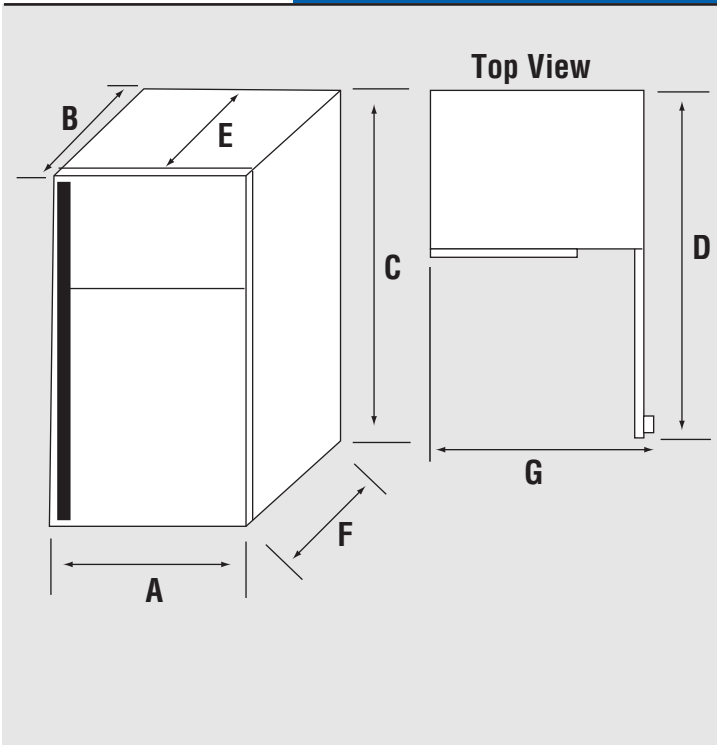

## TOP MOUNT REFRIGERATOR

### 19 Cu. Ft. Models

#### Dimensions

■	Inches	Centimeters
A	29 5/8	75
B <sup>1</sup>	31 1/8	79
C <sup>2</sup>	66	168
D <sup>3</sup>	57 1/8	145
E <sup>4</sup>	26 1/4	67
F <sup>5</sup>	28 7/8	74
G <sup>6</sup>	32 3/8	83

#### Notes:

1. Depth including door handle.
2. Height excluding door hinge. Height with hinge cover is 67 1/4 (170.8 cm).
3. Depth with door open 90° .
4. Depth of cabinet.
5. Depth excluding door handle.
6. Width with door open 90° .