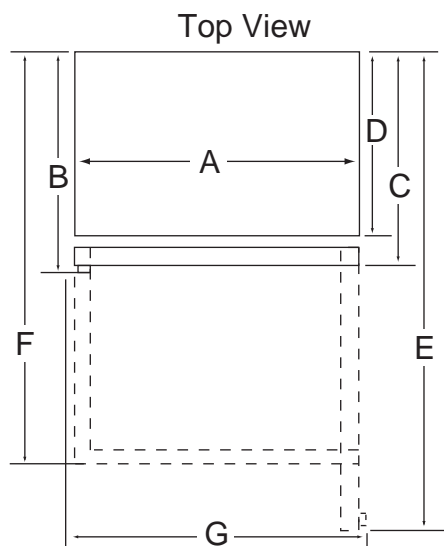

BOTTOM-FREEZER REFRIGERATOR

25 Cu. Ft. Models
w/3 Doors

Dimensions

■	Inches □	Centimeters
A □	35 5/8 □	90.5
B ¹ □	34 1/4 □	87.0
C ² □	31 3/4 □	80.6
D □	29 □	73.7
E ³ □	48 1/4 □	122.6
F ⁴ □	52 3/4 □	134.0
G ⁵ □	38 3/8 □	97.5
H ⁶ □	68 5/8 □	174.3
I ⁷ □	69 7/8 □	177.5

Notes:

1. □ Depth including door handle.
2. □ Depth excluding door handle.
3. □ Depth with refrigerator door open 90° .
4. □ Depth with freezer drawer fully extended.
5. □ Width with refrigerator door open 90°
□ including door handle.
6. □ Height excluding door hinge.
7. □ Height including door hinge.