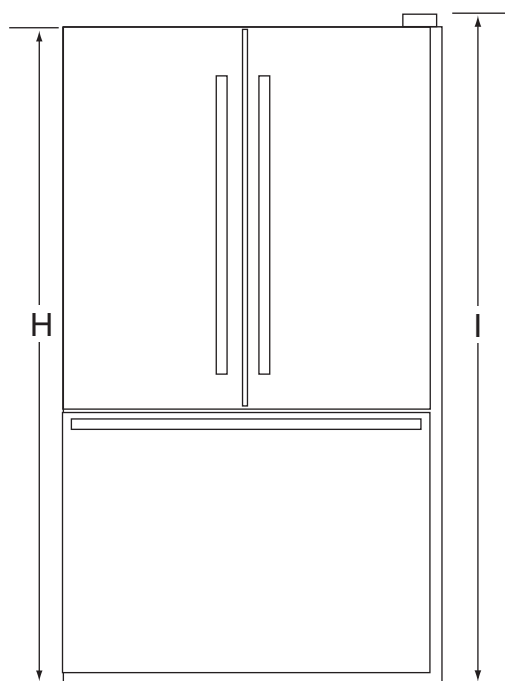

BOTTOM-FREEZER REFRIGERATOR

25 Cu. Ft. Models
w/3 Doors

Dimensions

■	Inches □	Centimeters
A □	35 5/8 □	90.5
B ¹ □	34 1/4 □	87.0
C ² □	31 3/4 □	80.6
D □	29 □	73.7
E ³ □	48 1/4 □	122.6
F ⁴ □	52 3/4 □	134.0
G ⁵ □	38 3/8 □	97.5
H ⁶ □	68 5/8 □	174.3
I ⁷ □	69 7/8 □	177.5

Notes:

1. □ Depth including door handle.
2. □ Depth excluding door handle.
3. □ Depth with refrigerator door open 90° .
4. □ Depth with freezer drawer fully extended.
5. □ Width with refrigerator door open 90°
□ including door handle.
6. □ Height excluding door hinge.
7. □ Height including door hinge.