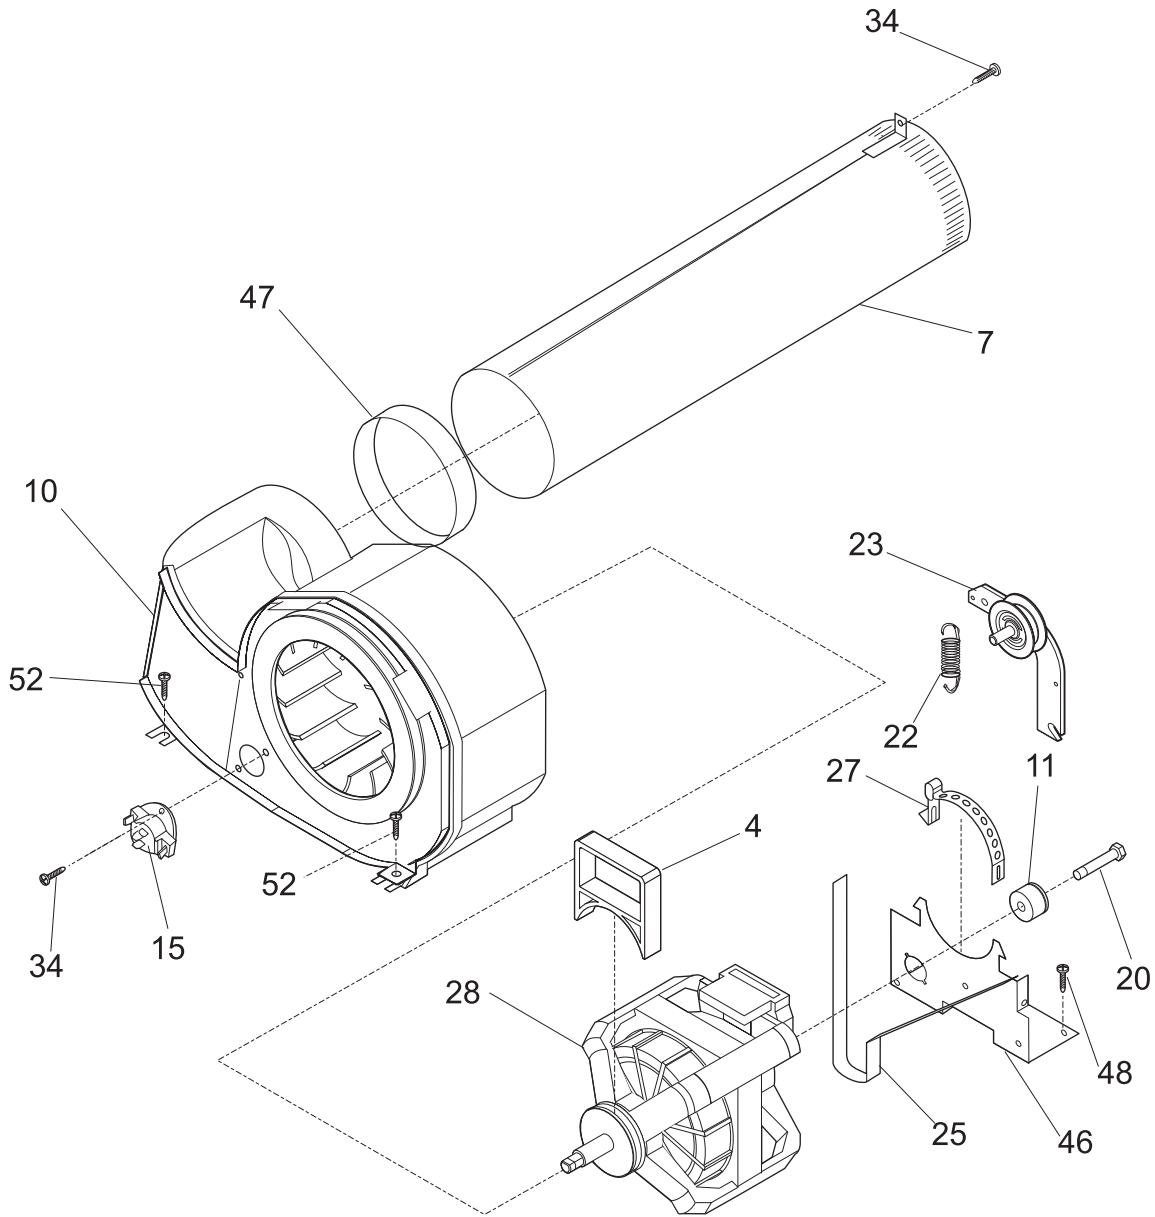

MOTOR

P16M0024

MOTOR

POS. NO	PART NO.	DESCRIPTION
4	131435200	Lock, blower housing
7	131451600	Tube, exhaust, rear, w/mtg bracket
7*	131456800	Tube, exhaust, side/bottom, Optional Kit
10 #	131775600	Blower Assy, housing, w/cover & wheel
11	131749800	Spacer, idler
15 #	134048900	Thermostat, control
20	131017900	Screw, hex head, 1/4-20T x 1.25, spacer mtg., thread cutting
22	131601000	Spring, idler arm
23 #	131863007	Idler Arm Assy, w/pulley
25 #	134503600	Belt, dryer
27	134242400	Clamp, motor mtg.
28 #	131560100	Motor & Pulley Assy
34	131243700	Screw, pan head, 8-18AB x 0.375
46	134203400	Bracket, motor mtg
47	131633300	Seal, exhaust tube
48	134547800	Screw, 10-16AB x 0.375
52	131202300	Screw, 10-16AB x 0.625