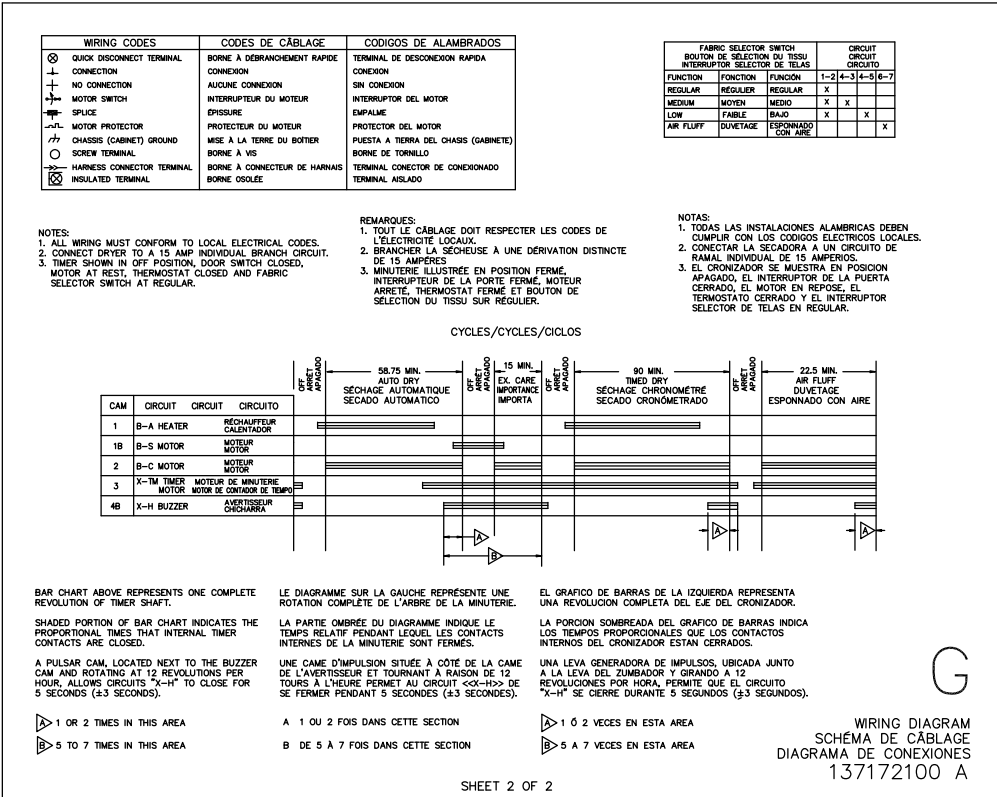

BURNER

P16B0017

BURNER

POS. NO	PART NO.	DESCRIPTION
34	131243700	Screw, pan head, 8-18AB x 0.375
55 #	134389600	Wiring Harness, gas valve
61	134122000	Bracket, burner mtg
64	137011800	Pipe, gas, right angle
65	08015112	Cap, pipe
70 #	5303207409	Valve, gas
71 #	5303307291	Coil, secondary
72 #	5303307292	Coil, booster
73 #	5303207410	Orifice, natural gas, size 44
74 #	134192000	Igniter Assy
77 #	134197700	Burner, gas
79 #	5303281135	Sensor, radiant
80	134547800	Screw, 10-16AB x 0.375
80A#	134200801	Tube, burner, riveted

WIRING DIAGRAM

SHEET 1 OF 2

SHEET 2 OF 2