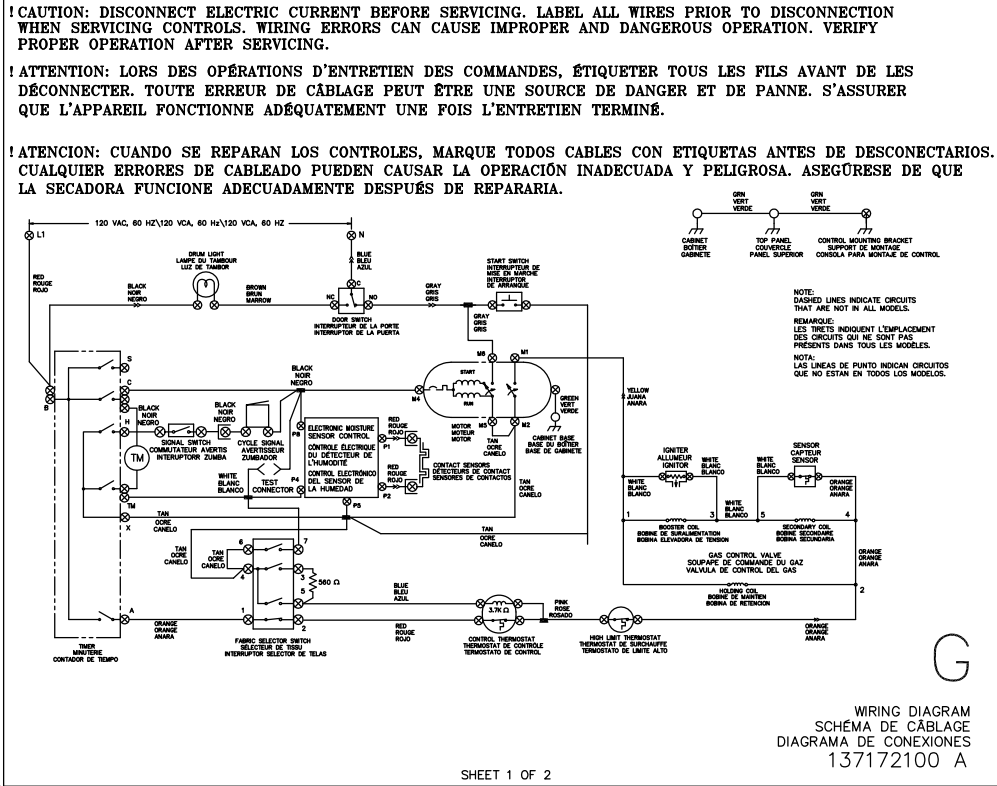

BURNER

P16B0017

BURNER

POS. NO	PART NO.	DESCRIPTION
34	131243700	Screw, pan head, 8-18AB x 0.375
55 #	134389600	Wiring Harness, gas valve
61	134122000	Bracket, burner mtg
64	137011800	Pipe, gas, right angle
65	08015112	Cap, pipe
70 #	5303207409	Valve, gas
71 #	5303307291	Coil, secondary
72 #	5303307292	Coil, booster
73 #	5303207410	Orifice, natural gas, size 44
74 #	134192000	Igniter Assy
77 #	134197700	Burner, gas
79 #	5303281135	Sensor, radiant
80	134547800	Screw, 10-16AB x 0.375
80A#	134200801	Tube, burner, riveted

WIRING DIAGRAM

SHEET 1 OF 2

SHEET 2 OF 2