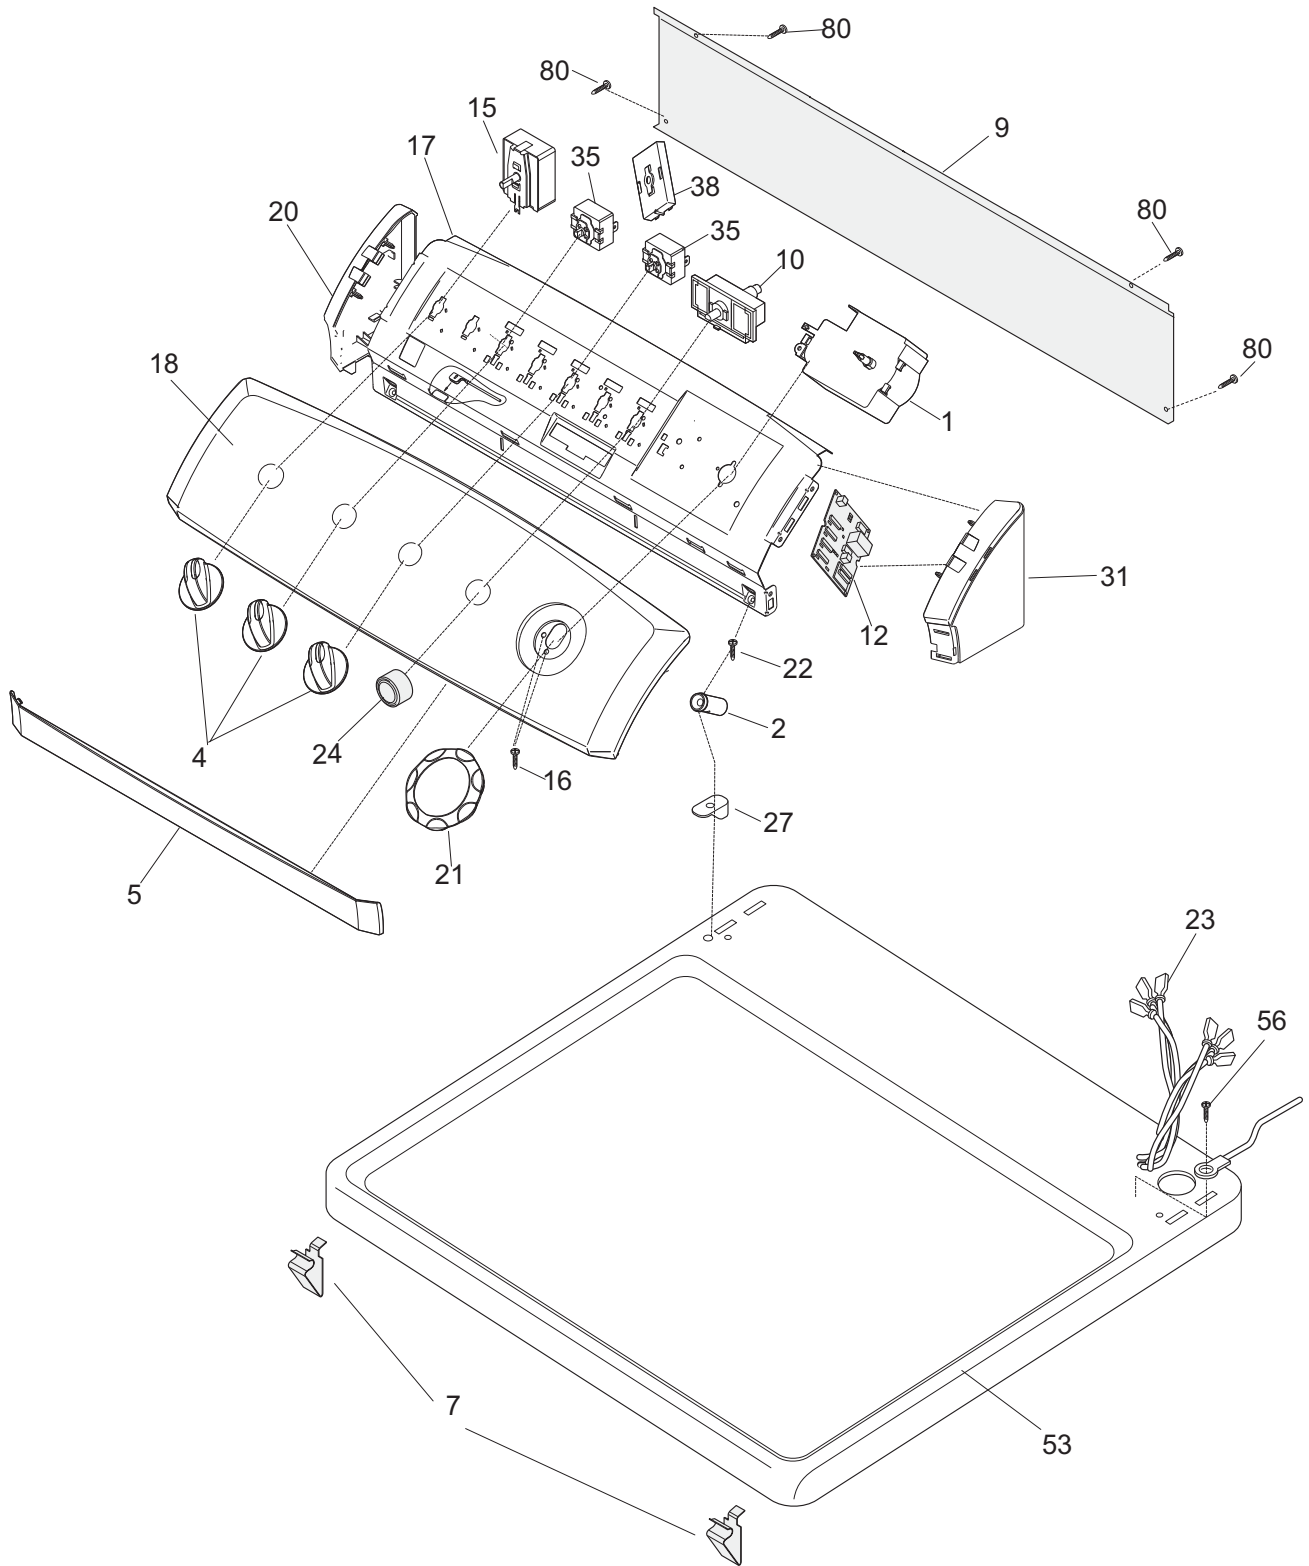

CONTROLS/TOP PANEL

P16C0242

CONTROLS/TOP PANEL

POS. NO	PART NO.	DESCRIPTION
1 #	131960800	Timer, dryer, 4 off
2	134096100	Spacer, console mtg
4	134844410	Knob, rotary, white
5	134019900	Closure, console trim, white, front
7	3205821	Clip, top-to-front
9	131992900	Panel, backsheet, console
10 #	131469000	Switch, push/start
12 #	134216300	Control Board, moisture sensor
15 #	134398600	Switch, temperature, 4 posn rotary
16	134034300	Screw, pan hd phillips, 8-18B x 0.250
17	131993040	Bracket, control mtg.
18	137152800	Panel, trimplate, white, console front
20	134019610	End Cap, white, LH
21	134886700	Knob, timer, white
22	131266330	Screw, 8-18 x 1.250
23 #	137171800	Wiring Harness
24	131111501	Button, start switch, white, push type
27	131197000	Clip, console mtg
31	134019600	End Cap, white, RH
35 #	134904500	Switch, temp selector, 2 position
38 #	131629400	Buzzer, mini
38*#	131629600	Wiring Harness, mini buzzer
53	134086802	Panel, dryer top, white, console mtg
56	131243800	Screw, pan hd locking, 8-32CA x 0.375, cup point
80	134547800	Screw, 10-16AB x 0.375