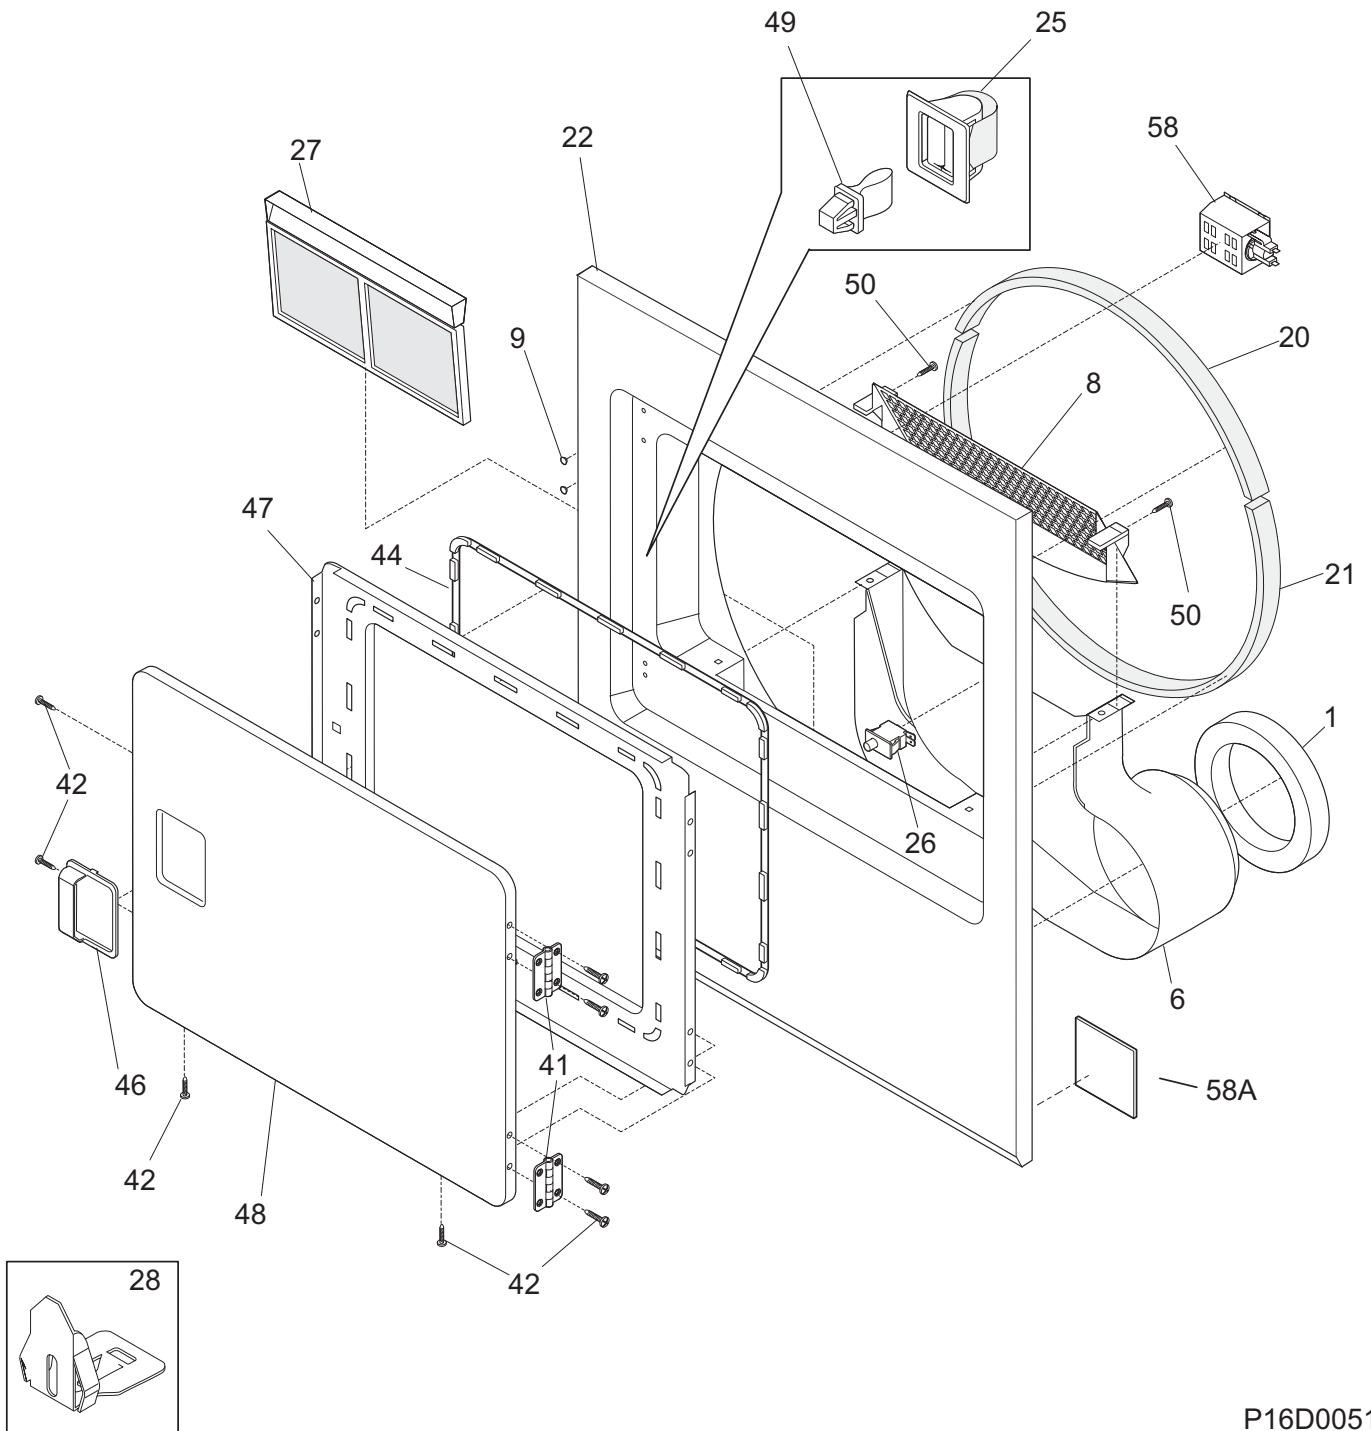

FRONT PANEL/LINT FILTER

P16D0051

FRONT PANEL/LINT FILTER

POS. NO	PART NO.	DESCRIPTION
1	134417000	Seal, air duct
6	131621900	Duct, air
8 #	131845800	Cover, lint housing, w/moist sensor
8* #	131846600	Wiring Harness, sensor & light
9	131633200	Plug, white
20	134440200	Seal, felt, upper
20*	5308027429	• Adhesive, high temp
21	134134700	Seal, felt, lower
22	131845912	Panel, front, white, w/lamp hole
22*	131474700	Insulation
25	131658800	Door Catch, upper
26 #	134813601	Switch, door, rectangle, white, with drum light
27	131450300	Trap, lint blade assy
28	134440000	Clip, guide
41	134222900	Hinge, dryer door
42	134156200	Screw, flat head, 8-18AB x 0.44, quad drive
44	131129900	Gasket, door seal
46	131644700	Handle, door, white
47	131844104	Panel, inner door, white
48	131789303	Panel, outer door, white
49	5303211430	Door Strike
50	131303300	Screw, pan head, 10-16AB x 0.500, locking
58 #	131843500	Lamp Assy, drum light, w/mtg bracket
58*#	131862800	• Lamp
58A	131744202	Damper, vibration