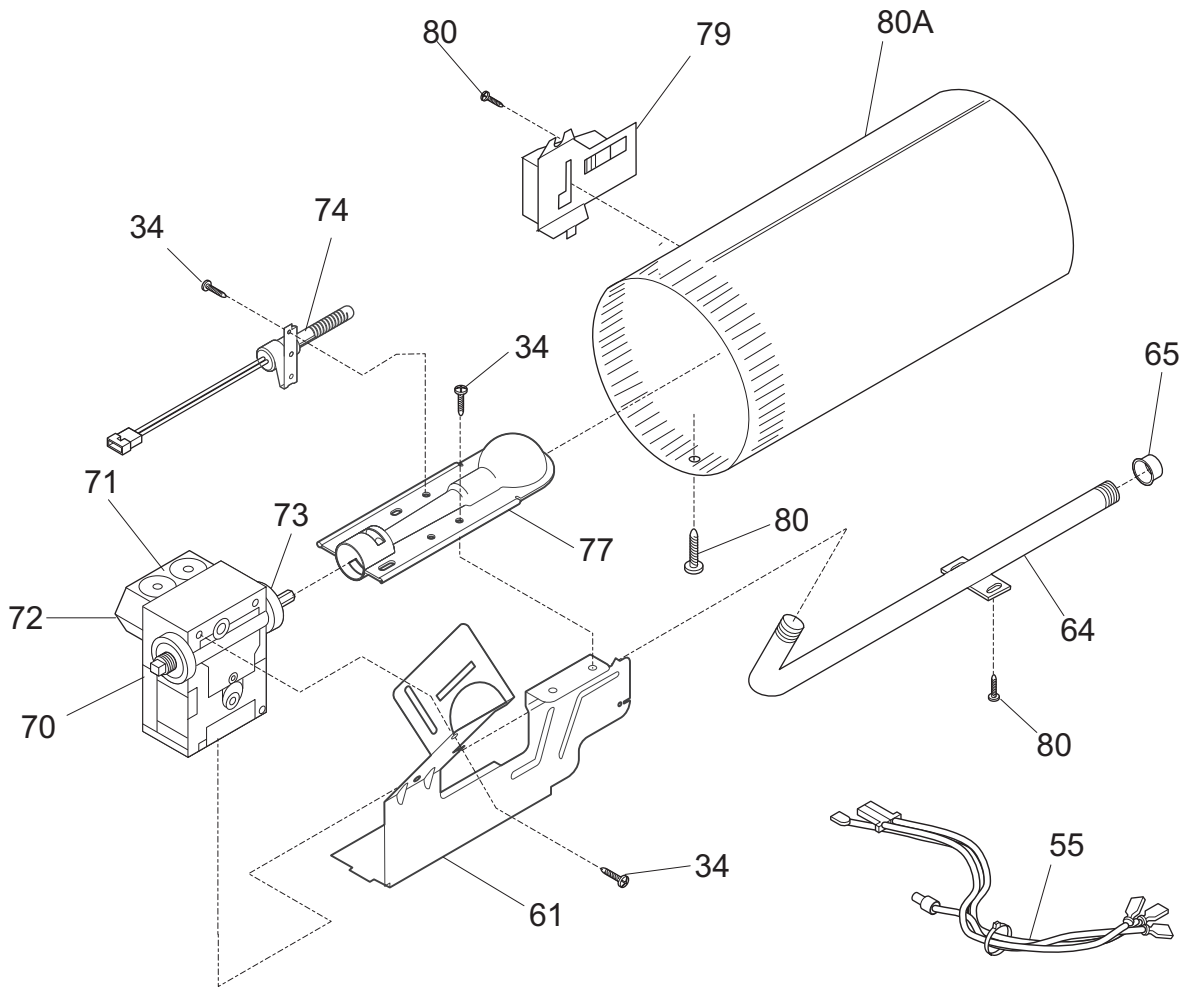

MOTOR

P16M0024

MOTOR

POS. NO	PART NO.	DESCRIPTION
4	131435200	Lock, blower housing
7	131451600	Tube, exhaust, rear, w/mtg bracket
7*	131456800	Tube, exhaust, side/bottom, Optional Kit
10 #	131775600	Blower Assy, housing, w/cover & wheel
11	131749800	Spacer, idler
15 #	134048900	Thermostat, control
20	131017900	Screw, hex head, 1/4-20T x 1.25, spacer mtg., thread cutting
22	131601000	Spring, idler arm
23 #	131863007	Idler Arm Assy, w/pulley
25 #	134503600	Belt, dryer
27	134242400	Clamp, motor mtg.
28 #	131560100	Motor & Pulley Assy
34	131243700	Screw, pan head, 8-18AB x 0.375
46	134203400	Bracket, motor mtg
47	131633300	Seal, exhaust tube
48	134547800	Screw, 10-16AB x 0.375
52	131202300	Screw, 10-16AB x 0.625

BURNER

P16B0017

BURNER

POS. NO	PART NO.	DESCRIPTION
34	131243700	Screw, pan head, 8-18AB x 0.375
55 #	134389600	Wiring Harness, gas valve
61	134122000	Bracket, burner mtg
64	137011800	Pipe, gas, right angle
65	08015112	Cap, pipe
70 #	5303207409	Valve, gas
71 #	5303307291	Coil, secondary
72 #	5303307292	Coil, booster
73 #	5303207410	Orifice, natural gas, size 44
74 #	134192000	Igniter Assy
77 #	134197700	Burner, gas
79 #	5303281135	Sensor, radiant
80	134547800	Screw, 10-16AB x 0.375
80A#	134200801	Tube, burner, riveted