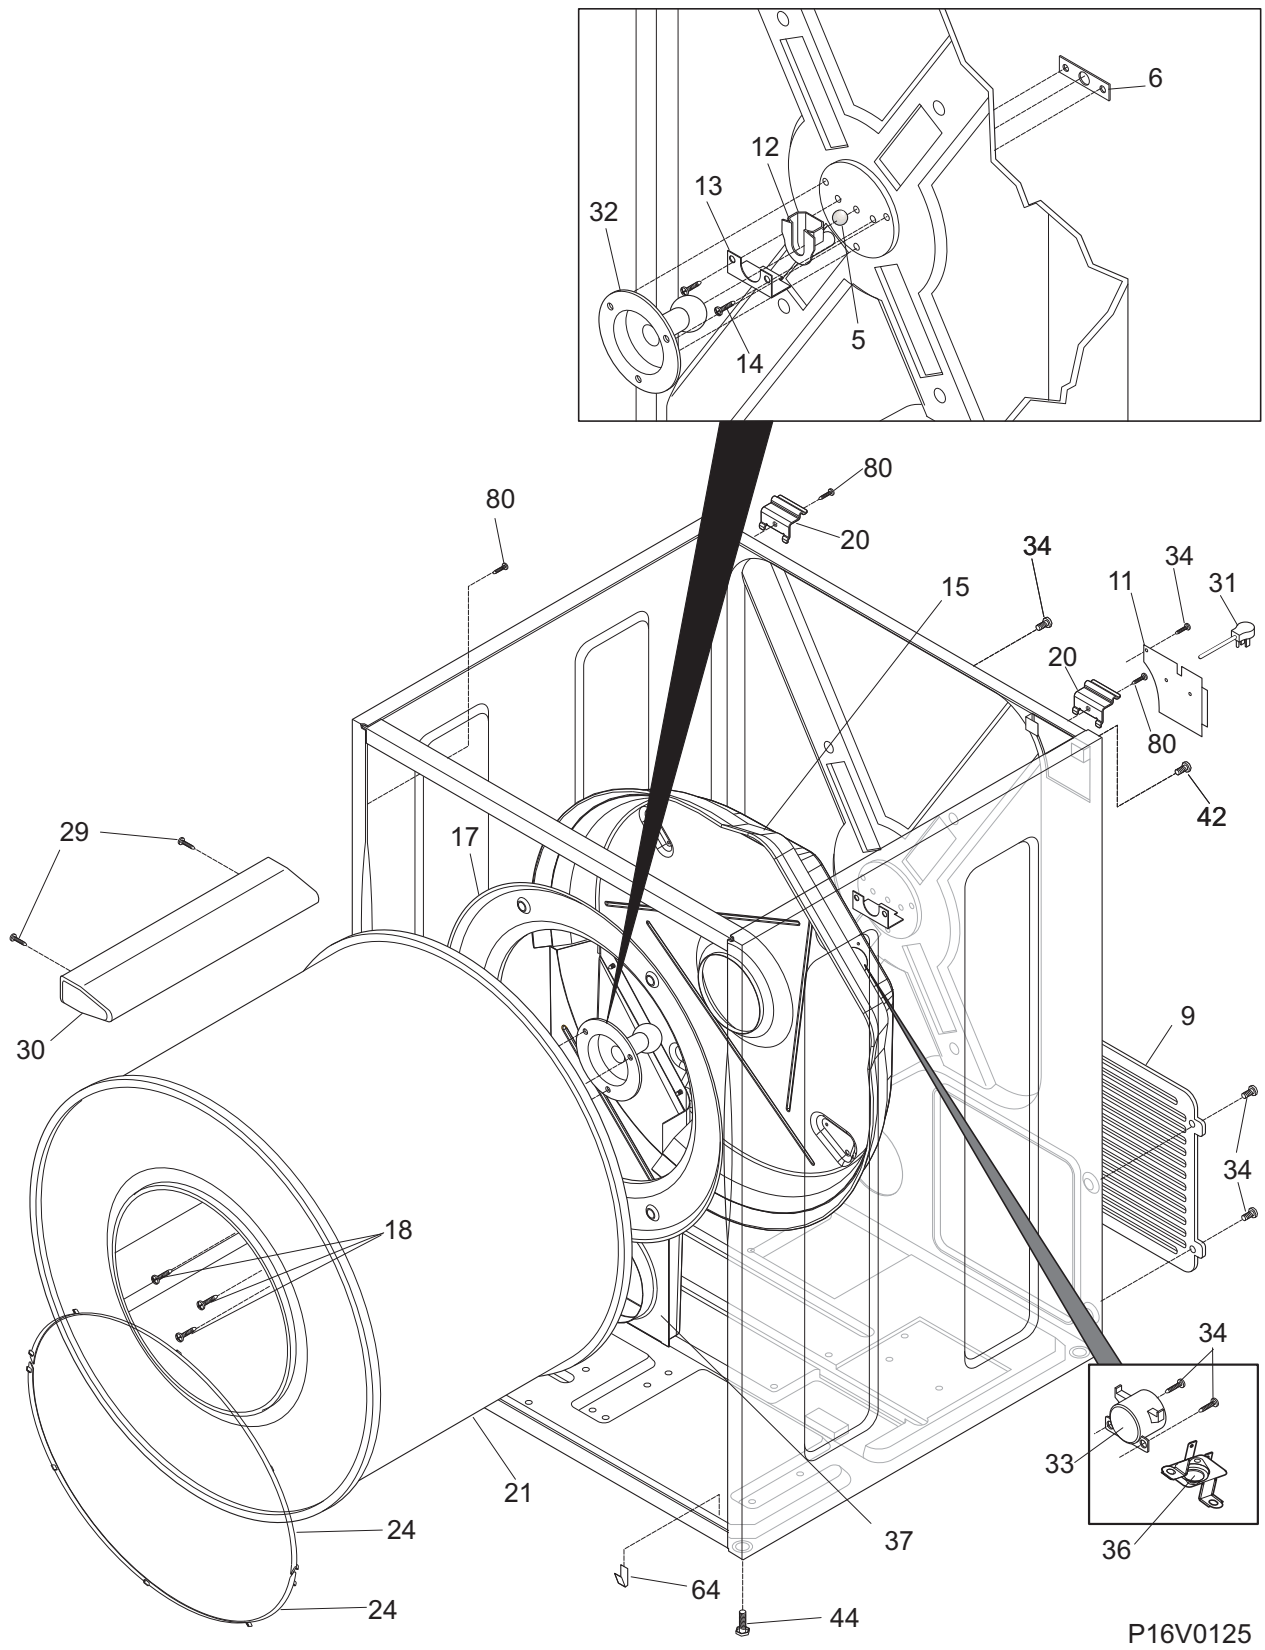

Publication No.
5995539433
09/05/05
(EN/SERVICE/WTC)
361

GAS DRYER

Model No.
FRG5711K

Copyright © 2009 Electrolux Home Products, Inc.
All rights reserved.

CABINET/DRUM

CABINET/DRUM

POS. NO	PART NO.	DESCRIPTION
5	5303281019	Ball, grounding
6	5303281020	Clip, ball, steel, flat nut
9	131793200	Panel, service access, rear
11	131363200	Cover, terminal block
12	131825900	Bearing, drum support
13	131724300	Bracket, bearing support
14	131205400	Screw, bracket mtg., 10-16B x 1.375, cr/sq drive
15	137137200	Housing, gas heater assy, w/seal
17	3204254	Baffle, heater shield
18	131477000	Screw, 10-16AB x 0.375
20	131469100	Bracket, hinge, rear, top panel mtg.
21	134122532	Drum, dryer, galvanized stl., service kit
24	131963900	Glide, drum
29	131382300	Screw, quadrex head, 10-14 x 1.00, vane mtg., special
30	5303201200	Vane, straight
31 #	134501200	Power Cord, electric svce
32	137088620	Shaft, drum support, ballhitch
32*	5303307893	Lubricant, high temp
33 #	5308015399	Thermostat, safety
33*	137061900	Jumper-wire
34	131243700	Screw, pan head, 8-18AB x 0.375
36 #	137060800	THERMAL LIMITER (GAS)
37	131952100	Duct, heat
42	134154100	Screw, hex washer head, 10-32 x 0.375, ground
44	134158000	Leveling Leg, screw
64	131704600	Clip, front, cabinet bottom
80	134547800	Screw, 10-16AB x 0.375
* #	5303281153	Rear Bearing Kit, includes 5, 6, 12, 13, 14, 18, 32