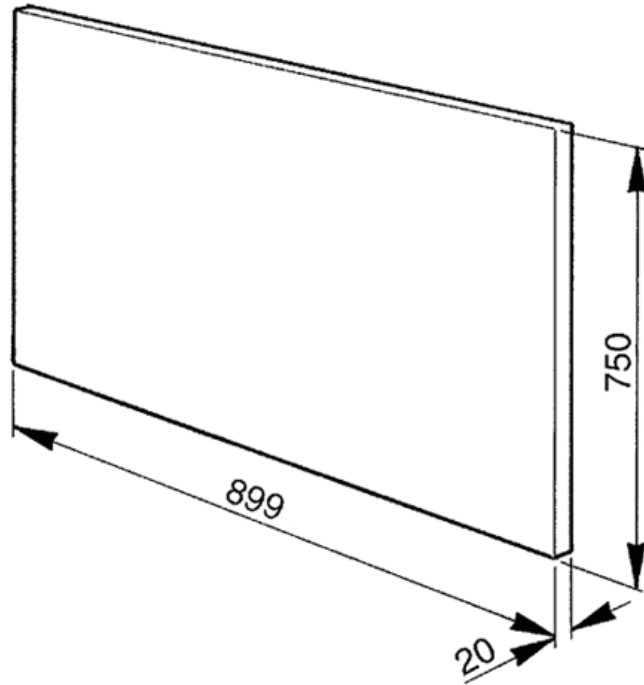

---

29 1/2" Polished Stainless Steel Backsplash

---

---

Backsplash