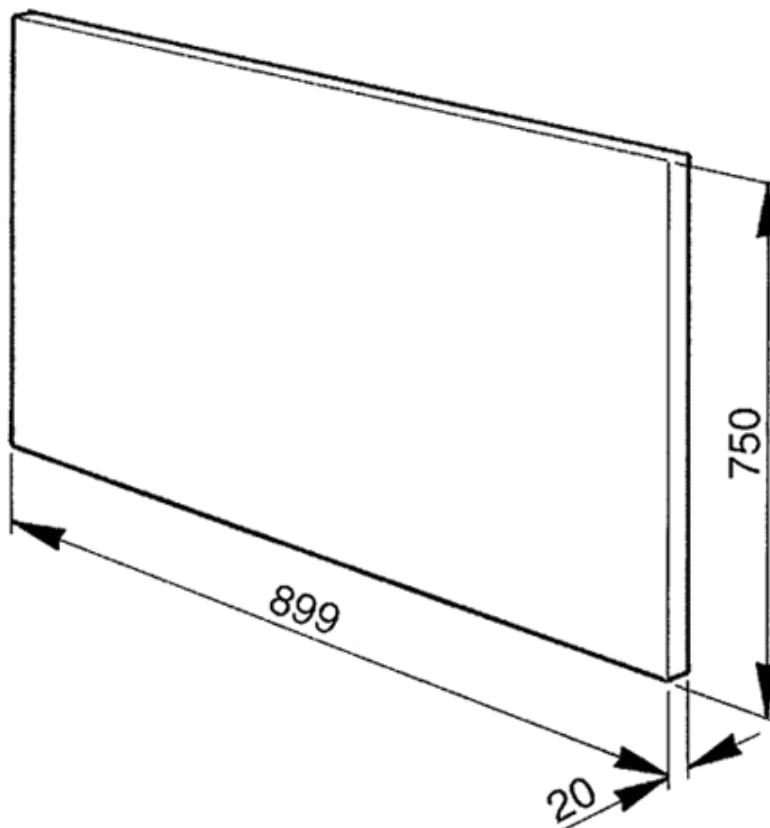

KIT1A1SE6

29 1/2" Polished Stainless Steel Backsplash

Backsplash

KIT1A1SE6

29 1/2" Polished Stainless Steel Backsplash

SMEG USA INC.
A&D BUILDING
150 EAST 58th STREET
7th FLOOR
NEW YORK, NY, 10155