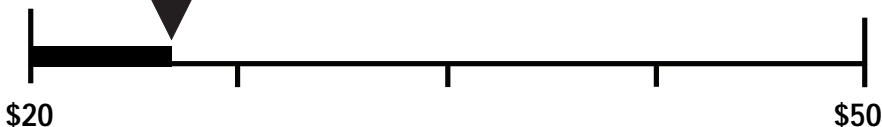

ENERGYGUIDE

Dishwasher
Capacity: Standard

BSH Home Appliances Corporation
Model(s) Bosch SHX65P, SHE65P,
SHV65P, SHX45P, SHV43P, SHX43P,
SHE55P, SHE43P, SHX45L, SHE33P

Estimated Yearly Operating Cost (when used with an electric water heater)

\$25

Cost Range of Similar Models

259 kWh

Estimated Yearly Electricity Use

\$19

Estimated Yearly Operating Cost
(when used with a natural gas water heater)

Your cost will depend on your utility rates and use.