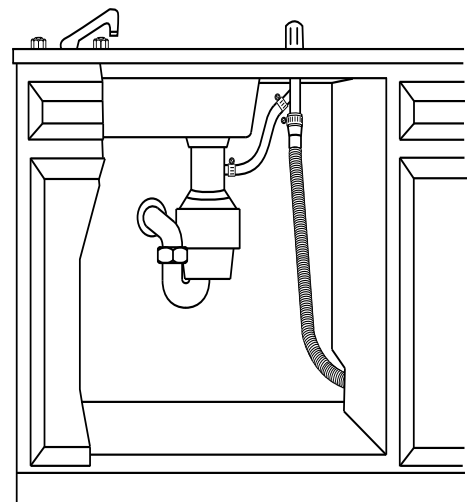

### CUTOUT DIMENSIONS

### OVERALL DIMENSIONS

Dedicated Circuit Required	Total Connected Load	Approximate Shipping Weight
120 Vac, 60 Hz, 15 Amp. (Breaker)	1.56 kW (13 Amp.)	200 lbs.

**DRAIN CONNECTION WITHOUT AIR GAP**

**DRAIN CONNECTION WITH AIR GAP**