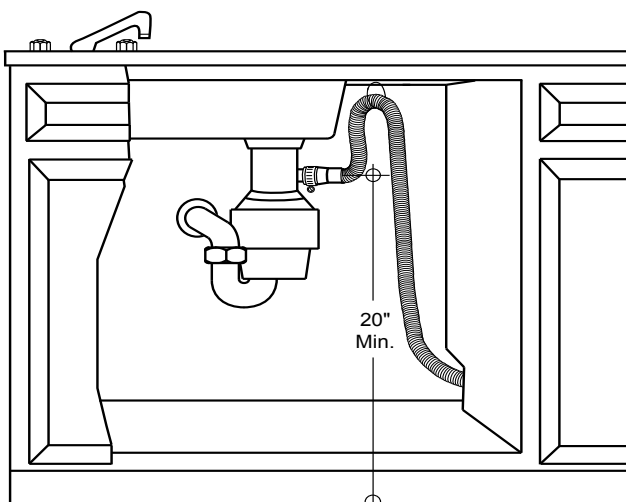

## PLANNING GUIDE

All tolerances: +1/16", -0, (+1.6mm, -0) unless otherwise stated

### CUTOUT DIMENSIONS

### OVERALL DIMENSIONS

Dedicated Circuit Required	Total Connected Load	Approximate Shipping Weight
120 Vac, 60 Hz, 15 Amp. (Breaker)	1.56 kW (13 Amp.)	200 lbs.

**DRAIN CONNECTION WITHOUT AIR GAP**

**DRAIN CONNECTION WITH AIR GAP**