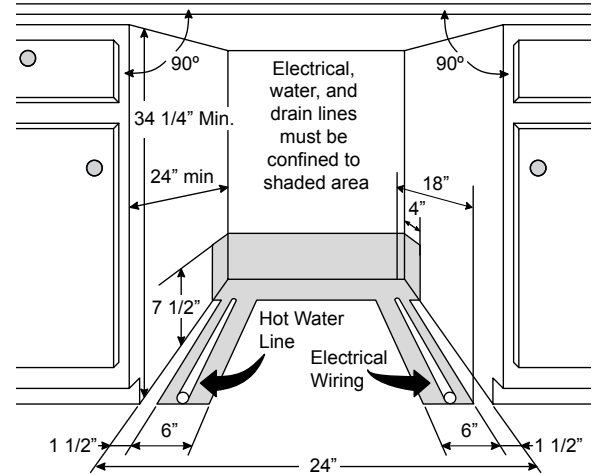

## 24" Wide Built-In Dishwasher

### CUTOUT DIMENSIONS

### OVERALL DIMENSIONS

Dedicated Circuit Required	Total Connected Load	Approximate Shipping Weight
120 Vac, 60 Hz, 15 Amp. (Breaker)	1.56 kW (13 Amp.)	200 lbs.

**DRAIN CONNECTION WITHOUT AIR GAP**

**DRAIN CONNECTION WITH AIR GAP**