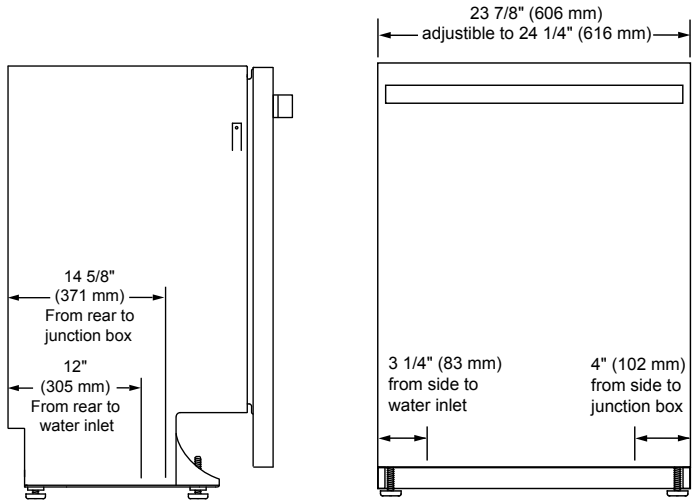

## 24" Wide Built-In Dishwasher

## PLANNING GUIDE

All tolerances: +1/16", -0, (+1.6mm, -0) unless otherwise stated

### CUTOUT DIMENSIONS

### OVERALL DIMENSIONS

Dedicated Circuit Required	Total Connected Load	Approximate Shipping Weight
120 Vac, 60 Hz, 15 Amp. (Breaker)	1.56 kW (13 Amp.)	200 lbs.

**DRAIN CONNECTION WITHOUT AIR GAP**

**DRAIN CONNECTION WITH AIR GAP**