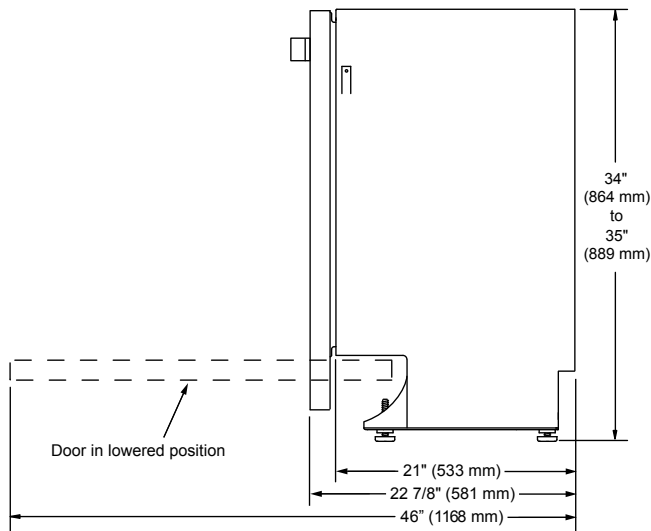

## 24" Wide Built-In Dishwasher

## PLANNING GUIDE

All tolerances: +1/16", -0, (+1.6mm, -0) unless otherwise stated

### CUTOUT DIMENSIONS

### OVERALL DIMENSIONS

Dedicated Circuit Required	Total Connected Load	Approximate Shipping Weight
120 Vac, 60 Hz, 15 Amp. (Breaker)	1.56 kW (13 Amp.)	200 lbs.

**DRAIN CONNECTION WITHOUT AIR GAP**

**DRAIN CONNECTION WITH AIR GAP**