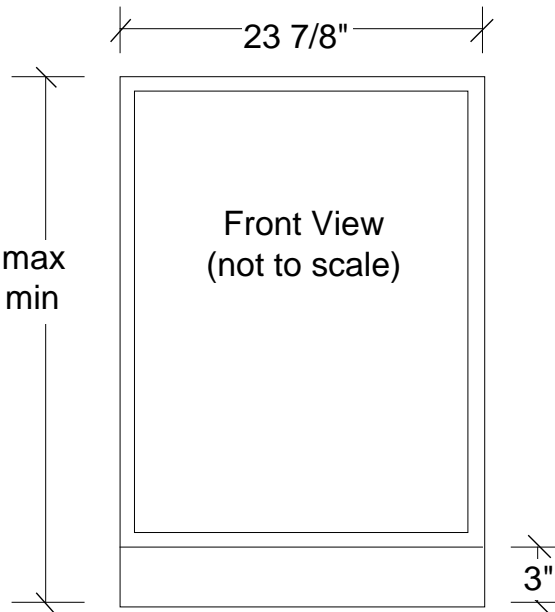

Accessories:

- Casters: P/N 42244041.
- Marvel Shelf Front Kits: Prefinished shelf fronts (4).
  - Gloss black: P/N 42245191
  - Gloss white: P/N 42245192
  - Stainless steel: P/N 42245193
  - Natural maple (unfinished): P/N 42245194

Subject to change without notice. This system is designed to be updated daily if necessary. Dimension Express is not responsible for use of superseded, voided, or outdated data sheets. Because of the difficulty or impracticability of determining actual damages, liability of Dimension Express shall not exceed $50.00.

Copyright © Dimension Express, 2007.

318

• NEVER reuse Data Sheets. Data Sheets are subject to change without notice. Dimension Express is a FREE service bureau and is updated daily, it makes far more sense to spend the time necessary to request new Data Sheets for each project, as opposed to the problems, time, costs, and risks associated with reusing old Data Sheets.

• Call Dimension Express if you have any questions at (800) 940-2059 •
• Always refer to a current Code at a Glance or manufacturer directory •
• Data Sheet codes change on the first of each quarter at 12:01am •

BN • A318 • • 071004 • 12300 • 18472