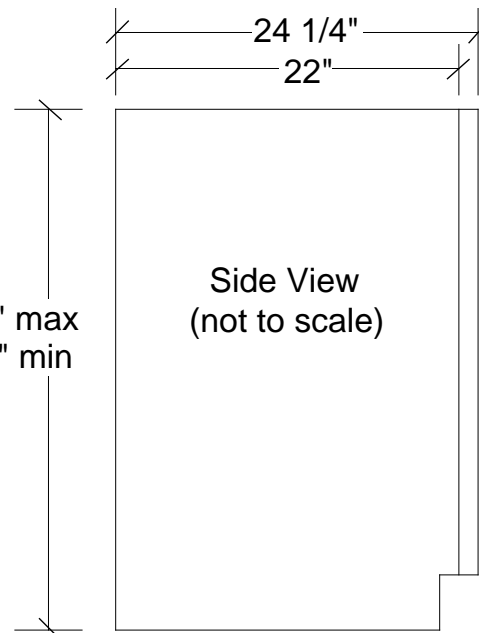

Accessories:

- Casters: P/N 42244041.
- Marvel Shelf Front Kits: Prefinished shelf fronts (4).
  - Gloss black: P/N 42245191
  - Gloss white: P/N 42245192
  - Stainless steel: P/N 42245193
  - Natural maple (unfinished): P/N 42245194

Subject to change without notice. This system is designed to be updated daily if necessary. Dimension Express is not responsible for use of superseded, voided, or outdated data sheets. Because of the difficulty or impracticability of determining actual damages, liability of Dimension Express shall not exceed $50.00.

Copyright © Dimension Express, 2007.

318

• NEVER reuse Data Sheets. Data Sheets are subject to change without notice. Dimension Express is a FREE service bureau and is updated daily, it makes far more sense to spend the time necessary to request new Data Sheets for each project, as opposed to the problems, time, costs, and risks associated with reusing old Data Sheets.

• Call Dimension Express if you have any questions at (800) 940-2059 •
• Always refer to a current Code at a Glance or manufacturer directory •
• Data Sheet codes change on the first of each quarter at 12:01am •

BN • A318 • • 071004 • 12300 • 18472