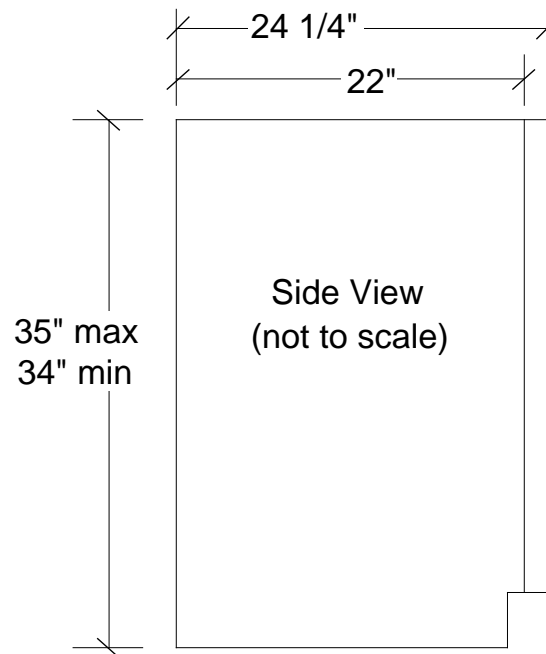

Accessories:

- Casters: P/N 42244041.
- Marvel Shelf Front Kits: Prefinished shelf fronts (4).
  - Gloss black: P/N 42245248
  - Gloss white: P/N 42245249
  - Stainless steel: P/N 42245250
  - Natural maple (unfinished): P/N 42245247

Subject to change without notice. This system is designed to be updated daily if necessary. Dimension Express is not responsible for use of superseded, voided, or outdated data sheets. Because of the difficulty or impracticability of determining actual damages, liability of Dimension Express shall not exceed $50.00.

Copyright © Dimension Express, 2007.

318

• NEVER reuse Data Sheets. Data Sheets are subject to change without notice. Dimension Express is a FREE service bureau and is updated daily, it makes far more sense to spend the time necessary to request new Data Sheets for each project, as opposed to the problems, time, costs, and risks associated with reusing old Data Sheets.

- Call Dimension Express if you have any questions at (800) 940-2059 •
- Always refer to a current Code at a Glance or manufacturer directory •
- Data Sheet codes change on the first of each quarter at 12:01am •

BN • A318 • • 071004 • 12422 • 31826