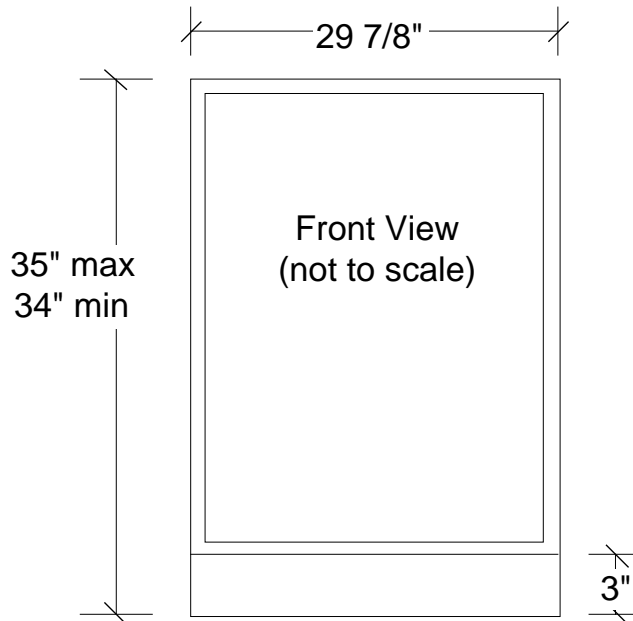

Accessories:

- Casters: P/N 42244041.
- Marvel Shelf Front Kits: Prefinished shelf fronts (4).
  - Gloss black: P/N 42245248
  - Gloss white: P/N 42245249
  - Stainless steel: P/N 42245250
  - Natural maple (unfinished): P/N 42245247

Subject to change without notice. This system is designed to be updated daily if necessary. Dimension Express is not responsible for use of superseded, voided, or outdated data sheets. Because of the difficulty or impracticability of determining actual damages, liability of Dimension Express shall not exceed $50.00.

Copyright © Dimension Express, 2007.

318

• NEVER reuse Data Sheets. Data Sheets are subject to change without notice. Dimension Express is a FREE service bureau and is updated daily, it makes far more sense to spend the time necessary to request new Data Sheets for each project, as opposed to the problems, time, costs, and risks associated with reusing old Data Sheets.

- Call Dimension Express if you have any questions at (800) 940-2059 •
- Always refer to a current Code at a Glance or manufacturer directory •
- Data Sheet codes change on the first of each quarter at 12:01am •

BN • A318 • • 071004 • 12422 • 31826