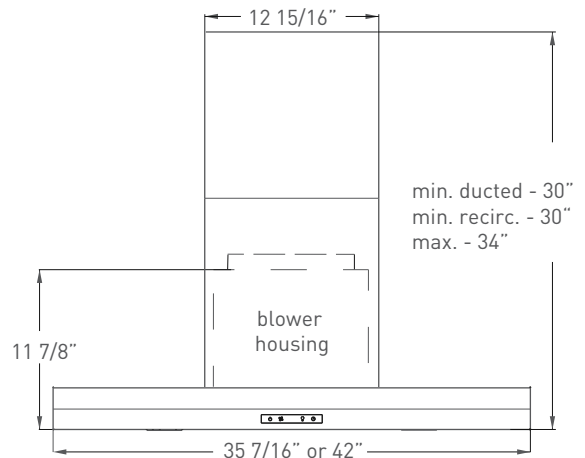

ARC COLLECTION

DUO ISLAND

MODEL

ADL-M90ASX	36"
ADL-E42ASX	42"

FEATURES

Controls	Memory Touch Glass
Speed Levels	3
Auto Delay-Off	Yes
CleanAir Function	Yes
Remote Control	Yes, RF
Lighting	Halogen, 20W x 4
Tri-Level Lighting	Yes
Filters	Decorative Mesh x 3
Recirculating	Yes
Duct Cover Extension	Yes

*PERFORMANCE

Internal Blower - CBI-290A	290 CFM, 3.2 Sones Max.
Internal Blower - CBI-600A	600 CFM, 6 Sones Max.
In-Line Blower - PBN-1000A	1000 CFM, Sones NA
External Blower - CBE-1000	1000 CFM, Sones NA

AC INPUT 120V - 60Hz

**AC POWER

Hood Only Max. 80W, 0.66 Amps

MOUNTING HEIGHTS

Height from the cooking surface Min. 24" - Max. 36"

HOOD HEIGHTS

Standard

Minimum Ducted	30"
Minimum Recirculating	30"
Maximum	34"

Short Kit - Z1C-00LL

Minimum Ducted	37 1/2"
Minimum Recirculating	37 1/2"
Maximum	49"

Long Kit - Z1C-01LL

Minimum Ducted	53 1/2"
Minimum Recirculating	53 1/2"
Maximum	79"

DUCT SPECIFICATIONS

Vertical - Internal	6"
Vertical - In-Line/External	10" to 8"***
Horizontal	NA

OPTIONAL ACCESSORIES

Recirculating Kit	ZRC-00LL
Duct Cover Extension Kit, Short (8 1/2' - 9 1/2' ceiling)	Z1C-00LL
Duct Cover Extension Kit, Long (9 1/2' - 12' ceiling)	Z1C-01LL

WOOD TRIM

Charcoal - 1 5/8", 90cm	AUW-00CH
Charcoal - 1 5/8", 42"	AUW-01CH
Wenge (brown) - 1 5/8", 90cm	AUW-00BR
Wenge (brown) - 1 5/8", 42"	AUW-01BR

*Requires purchase of Zephyr blower, sold separately. **AC power listed above is for hood with lights only. See blower specs on our website for more AC power details. ***10" round duct connects to external and in-line blower. Must transition from 10" to 8" before duct passes through ceiling. A 10" to 8" adapter is included with the external and in-line blowers.

Front