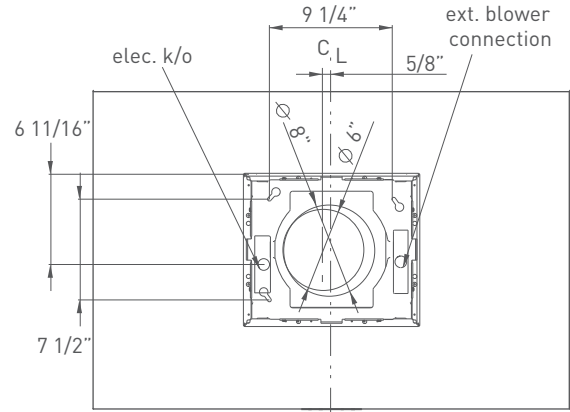

*PERFORMANCE

Internal Blower - CBI-290A	290 CFM, 3.2 Sones Max.
Internal Blower - CBI-600A	600 CFM, 6 Sones Max.
In-Line Blower - PBN-1000A	1000 CFM, Sones NA
External Blower - CBE-1000	1000 CFM, Sones NA

AC INPUT 120V - 60Hz

**AC POWER

Hood Only Max. 80W, 0.66 Amps

MOUNTING HEIGHTS

Height from the cooking surface Min. 24" - Max. 36"

HOOD HEIGHTS

Standard

Minimum Ducted	30"
Minimum Recirculating	30"
Maximum	34"

Short Kit - Z1C-00LL

Minimum Ducted	37 1/2"
Minimum Recirculating	37 1/2"
Maximum	49"

Long Kit - Z1C-01LL

Minimum Ducted	53 1/2"
Minimum Recirculating	53 1/2"
Maximum	79"

DUCT SPECIFICATIONS

Vertical - Internal	6"
Vertical - In-Line/External	10" to 8"***
Horizontal	NA

OPTIONAL ACCESSORIES

Recirculating Kit	ZRC-00LL
Duct Cover Extension Kit, Short (8 1/2' - 9 1/2' ceiling)	Z1C-00LL
Duct Cover Extension Kit, Long (9 1/2' - 12' ceiling)	Z1C-01LL

WOOD TRIM

Charcoal - 1 5/8", 90cm	AUW-00CH
Charcoal - 1 5/8", 42"	AUW-01CH
Wenge (brown) - 1 5/8", 90cm	AUW-00BR
Wenge (brown) - 1 5/8", 42"	AUW-01BR

*Requires purchase of Zephyr blower, sold separately. **AC power listed above is for hood with lights only. See blower specs on our website for more AC power details. ***10" round duct connects to external and in-line blower. Must transition from 10" to 8" before duct passes through ceiling. A 10" to 8" adapter is included with the external and in-line blowers.

Top
(blower housing and ceiling bracket)