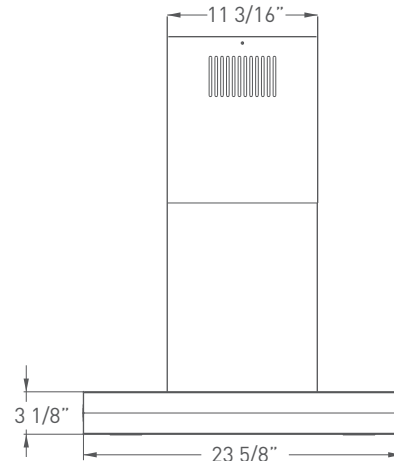

ARC COLLECTION

DUO ISLAND

MODEL

ADL-M90ASX	36"
ADL-E42ASX	42"

FEATURES

Controls	Memory Touch Glass
Speed Levels	3
Auto Delay-Off	Yes
CleanAir Function	Yes
Remote Control	Yes, RF
Lighting	Halogen, 20W x 4
Tri-Level Lighting	Yes
Filters	Decorative Mesh x 3
Recirculating	Yes
Duct Cover Extension	Yes

*PERFORMANCE

Internal Blower - CBI-290A	290 CFM, 3.2 Sones Max.
Internal Blower - CBI-600A	600 CFM, 6 Sones Max.
In-Line Blower - PBN-1000A	1000 CFM, Sones NA
External Blower - CBE-1000	1000 CFM, Sones NA

AC INPUT 120V - 60Hz

**AC POWER

Hood Only Max. 80W, 0.66 Amps

MOUNTING HEIGHTS

Height from the cooking surface Min. 24" - Max. 36"

HOOD HEIGHTS

Standard

Minimum Ducted	30"
Minimum Recirculating	30"
Maximum	34"

Short Kit - Z1C-00LL

Minimum Ducted	37 1/2"
Minimum Recirculating	37 1/2"
Maximum	49"

Long Kit - Z1C-01LL

Minimum Ducted	53 1/2"
Minimum Recirculating	53 1/2"
Maximum	79"

DUCT SPECIFICATIONS

Vertical - Internal	6"
Vertical - In-Line/External	10" to 8"***
Horizontal	NA

OPTIONAL ACCESSORIES

Recirculating Kit	ZRC-00LL
Duct Cover Extension Kit, Short (8 1/2' - 9 1/2' ceiling)	Z1C-00LL
Duct Cover Extension Kit, Long (9 1/2' - 12' ceiling)	Z1C-01LL

WOOD TRIM

Charcoal - 1 5/8", 90cm	AUW-00CH
Charcoal - 1 5/8", 42"	AUW-01CH
Wenge (brown) - 1 5/8", 90cm	AUW-00BR
Wenge (brown) - 1 5/8", 42"	AUW-01BR

*Requires purchase of Zephyr blower, sold separately. **AC power listed above is for hood with lights only. See blower specs on our website for more AC power details. ***10" round duct connects to external and in-line blower. Must transition from 10" to 8" before duct passes through ceiling. A 10" to 8" adapter is included with the external and in-line blowers.

Side