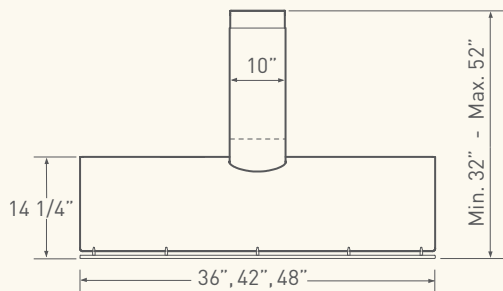

CHENG COLLECTION

OKEANITO

WALL

MODEL	COK-E36SX	COK-E42SX	COK-E48SX
SIZE	36"	42"	48"
NET WIDTH	36"	42"	48"
*PERFORMANCE			
Internal Blower - CBI-290A	290 CFM, 3.2 Sones Max.	290 CFM, 3.2 Sones Max.	290 CFM, 3.2 Sones Max.
Internal Blower - CBI-600A	600 CFM, 7 Sones Max.	600 CFM, 7 Sones Max.	600 CFM, 7 Sones Max.
In-Line Blower - PBN-1000A	1000 CFM, Sones NA	1000 CFM, Sones NA	1000 CFM, Sones NA
External Blower - CBE-1000	1000 CFM, Sones NA	1000 CFM, Sones NA	1000 CFM, Sones NA
COLOR			
Stainless Steel	SS	SS	SS
FEATURES			
Controls	Electronic Touch	Electronic Touch	Electronic Touch
Speed Levels	3	3	3
Auto Delay-Off	Yes	Yes	Yes
Lighting	Halogen, 50W x 2 Incandescent, 40W x 2	Halogen, 50W x 2 Incandescent, 40W x 2	Halogen, 50W x 2 Incandescent, 40W x 2
Dual-Level Lighting (Halogen)	Yes	Yes	Yes
Filters	Baffle x 1	Baffle x 1	Baffle x 2
Recirculating	No	No	No
Duct Cover Extension	Yes, Up to 12' Ceiling	Yes, Up to 12' Ceiling	Yes, Up to 12' Ceiling
DUCT SPECIFICATIONS			
Vertical - Internal	6"	6"	6"
Vertical - External/In-Line	**10" - 8"	**10" - 8"	**10" - 8"
Horizontal	NA	NA	NA
AC INPUT	120V - 60Hz	120V - 60Hz	120V - 60Hz
***AC POWER			
Hood Only	Max. 180W, 1.5 Amps	Max. 180W, 1.5 Amps	Max. 180W, 1.5 Amps
OPTIONAL ACCESSORIES			
Duct Cover Extension Kit	Z1C-000K	Z1C-000K	Z1C-000K
Mounting Heights	Min. ceiling height 8'. Hood mounted 28" above cooking surface; 64" from floor.	Max. ceiling height 10'4". Hood mounted 36" above cooking surface; 72" from floor.	