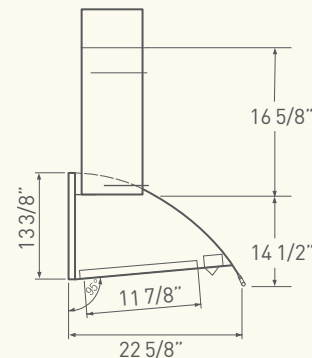

CHENG COLLECTION

OKEANITO

WALL

MODEL	COK-E36SX	COK-E42SX	COK-E48SX
SIZE	36"	42"	48"
NET WIDTH	36"	42"	48"
*PERFORMANCE			
Internal Blower - CBI-290A	290 CFM, 3.2 Sones Max.	290 CFM, 3.2 Sones Max.	290 CFM, 3.2 Sones Max.
Internal Blower - CBI-600A	600 CFM, 7 Sones Max.	600 CFM, 7 Sones Max.	600 CFM, 7 Sones Max.
In-Line Blower - PBN-1000A	1000 CFM, Sones NA	1000 CFM, Sones NA	1000 CFM, Sones NA
External Blower - CBE-1000	1000 CFM, Sones NA	1000 CFM, Sones NA	1000 CFM, Sones NA
COLOR			
Stainless Steel	SS	SS	SS
FEATURES			
Controls	Electronic Touch	Electronic Touch	Electronic Touch
Speed Levels	3	3	3
Auto Delay-Off	Yes	Yes	Yes
Lighting	Halogen, 50W x 2 Incandescent, 40W x 2	Halogen, 50W x 2 Incandescent, 40W x 2	Halogen, 50W x 2 Incandescent, 40W x 2
Dual-Level Lighting (Halogen)	Yes	Yes	Yes
Filters	Baffle x 1	Baffle x 1	Baffle x 2
Recirculating	No	No	No
Duct Cover Extension	Yes, Up to 12' Ceiling	Yes, Up to 12' Ceiling	Yes, Up to 12' Ceiling
DUCT SPECIFICATIONS			
Vertical - Internal	6"	6"	6"
Vertical - External/In-Line	**10" - 8"	**10" - 8"	**10" - 8"
Horizontal	NA	NA	NA
AC INPUT	120V - 60Hz	120V - 60Hz	120V - 60Hz
***AC POWER			
Hood Only	Max. 180W, 1.5 Amps	Max. 180W, 1.5 Amps	Max. 180W, 1.5 Amps
OPTIONAL ACCESSORIES			
Duct Cover Extension Kit	Z1C-000K	Z1C-000K	Z1C-000K
Mounting Heights	Min. ceiling height 8'. Hood mounted 28" above cooking surface; 64" from floor.	Max. ceiling height 10'4". Hood mounted 36" above cooking surface; 72" from floor.	