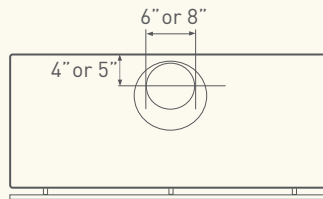

CHENG COLLECTION

OKEANITO

WALL

MODEL	COK-E36SX	COK-E42SX	COK-E48SX
SIZE	36"	42"	48"
NET WIDTH	36"	42"	48"
*PERFORMANCE			
Internal Blower - CBI-290A	290 CFM, 3.2 Sones Max.	290 CFM, 3.2 Sones Max.	290 CFM, 3.2 Sones Max.
Internal Blower - CBI-600A	600 CFM, 7 Sones Max.	600 CFM, 7 Sones Max.	600 CFM, 7 Sones Max.
In-Line Blower - PBN-1000A	1000 CFM, Sones NA	1000 CFM, Sones NA	1000 CFM, Sones NA
External Blower - CBE-1000	1000 CFM, Sones NA	1000 CFM, Sones NA	1000 CFM, Sones NA
COLOR			
Stainless Steel	SS	SS	SS
FEATURES			
Controls	Electronic Touch	Electronic Touch	Electronic Touch
Speed Levels	3	3	3
Auto Delay-Off	Yes	Yes	Yes
Lighting	Halogen, 50W x 2 Incandescent, 40W x 2	Halogen, 50W x 2 Incandescent, 40W x 2	Halogen, 50W x 2 Incandescent, 40W x 2
Dual-Level Lighting (Halogen)	Yes	Yes	Yes
Filters	Baffle x 1	Baffle x 1	Baffle x 2
Recirculating	No	No	No
Duct Cover Extension	Yes, Up to 12' Ceiling	Yes, Up to 12' Ceiling	Yes, Up to 12' Ceiling
DUCT SPECIFICATIONS			
Vertical - Internal	6"	6"	6"
Vertical - External/In-Line	**10" - 8"	**10" - 8"	**10" - 8"
Horizontal	NA	NA	NA
AC INPUT	120V - 60Hz	120V - 60Hz	120V - 60Hz
***AC POWER			
Hood Only	Max. 180W, 1.5 Amps	Max. 180W, 1.5 Amps	Max. 180W, 1.5 Amps
OPTIONAL ACCESSORIES			
Duct Cover Extension Kit	Z1C-000K	Z1C-000K	Z1C-000K
Mounting Heights	Min. ceiling height 8'. Hood mounted 28" above cooking surface; 64" from floor.	Max. ceiling height 10'4". Hood mounted 36" above cooking surface; 72" from floor.	