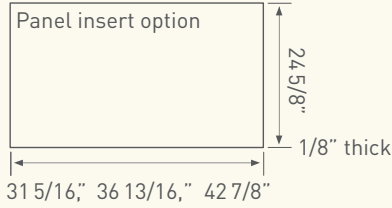

CHENG COLLECTION

35 7/16" (36"), 41 7/32" (42"), 47 1/4" (48")

SHADE

WALL

MODEL	CSH-E36SX	CSH-E42SX	CSH-E48SX
SIZE	36"	42"	48"
NET WIDTH	35 7/16"	41 7/32"	47 1/4"
*PERFORMANCE			
Internal Blower - CBI-290A	290 CFM, 3.2 Sones Max.	290 CFM, 3.2 Sones Max.	290 CFM, 3.2 Sones Max.
Internal Blower - CBI-600A	600 CFM, 7 Sones Max.	600 CFM, 7 Sones Max.	600 CFM, 7 Sones Max.
In-Line Blower - PBN-1000A	1000 CFM, Sones NA	1000 CFM, Sones NA	1000 CFM, Sones NA
External Blower - CBE-1000	1000 CFM, Sones NA	1000 CFM, Sones NA	1000 CFM, Sones NA
COLOR			
Stainless Steel	SS	SS	SS
FEATURES			
Controls	Electronic Touch	Electronic Touch	Electronic Touch
Speed Levels	3	3	3
Auto Delay-Off	Yes	Yes	Yes
Lighting	Halogen, 50W x 4	Halogen, 50W x 4	Halogen, 50W x 4
Dual-Level Lighting	Yes	Yes	Yes
Filters	Baffle x 1	Baffle x 2	Baffle x 2
Recirculating	No	No	No
Duct Cover Extension	Yes, Up to 12' Ceiling	Yes, Up to 12' Ceiling	Yes, Up to 12' Ceiling
DUCT SPECIFICATIONS			
Vertical - Internal	6"	6"	6"
Vertical - External/In-Line	**10" - 8"	**10" - 8"	**10" - 8"
Horizontal	NA	NA	NA
AC INPUT	120V - 60Hz	120V - 60Hz	120V - 60Hz
***AC POWER			
Hood Only	Max. 200W, 1.66 Amps	Max. 200W, 1.66 Amps	Max. 200W, 1.66 Amps
OPTIONAL ACCESSORIES			
Duct Cover Extension Kit	Z1C-00SH	Z1C-00SH	Z1C-00SH