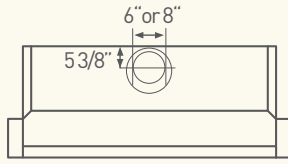

CHENG COLLECTION

35 7/16" (36"), 41 7/32" (42"), 47 1/4" (48")

SHADE

WALL

MODEL	CSH-E36SX	CSH-E42SX	CSH-E48SX
SIZE	36"	42"	48"
NET WIDTH	35 7/16"	41 7/32"	47 1/4"
*PERFORMANCE			
Internal Blower - CBI-290A	290 CFM, 3.2 Sones Max.	290 CFM, 3.2 Sones Max.	290 CFM, 3.2 Sones Max.
Internal Blower - CBI-600A	600 CFM, 7 Sones Max.	600 CFM, 7 Sones Max.	600 CFM, 7 Sones Max.
In-Line Blower - PBN-1000A	1000 CFM, Sones NA	1000 CFM, Sones NA	1000 CFM, Sones NA
External Blower - CBE-1000	1000 CFM, Sones NA	1000 CFM, Sones NA	1000 CFM, Sones NA
COLOR			
Stainless Steel	SS	SS	SS
FEATURES			
Controls	Electronic Touch	Electronic Touch	Electronic Touch
Speed Levels	3	3	3
Auto Delay-Off	Yes	Yes	Yes
Lighting	Halogen, 50W x 4	Halogen, 50W x 4	Halogen, 50W x 4
Dual-Level Lighting	Yes	Yes	Yes
Filters	Baffle x 1	Baffle x 2	Baffle x 2
Recirculating	No	No	No
Duct Cover Extension	Yes, Up to 12' Ceiling	Yes, Up to 12' Ceiling	Yes, Up to 12' Ceiling
DUCT SPECIFICATIONS			
Vertical - Internal	6"	6"	6"
Vertical - External/In-Line	**10" - 8"	**10" - 8"	**10" - 8"
Horizontal	NA	NA	NA
AC INPUT	120V - 60Hz	120V - 60Hz	120V - 60Hz
***AC POWER			
Hood Only	Max. 200W, 1.66 Amps	Max. 200W, 1.66 Amps	Max. 200W, 1.66 Amps
OPTIONAL ACCESSORIES			
Duct Cover Extension Kit	Z1C-00SH	Z1C-00SH	Z1C-00SH

†Mounting Heights Min. ceiling height 8'. Hood mounted 24" above cooking surface; 60" from floor.

Max. ceiling height 9'. Hood mounted 32" above cooking surface; 68" from floor.

* Requires purchase of Zephyr blower, sold separately. ** 10" round duct connects to external and in-line blower. Must transition from 10" to 8" before duct passes through ceiling. A 10" to 8" adapter is included with the external and in-line blowers. *** AC power listed above is for hood with lights only. † Shade height is measured from bottom of door when fully open. Distance from bottom of open door to bottom of hood body is 8".