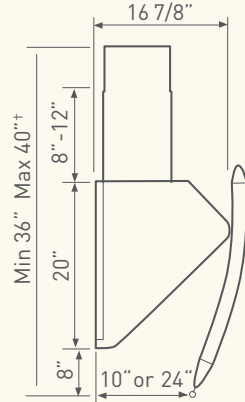

CHENG COLLECTION

35 7/16" (36"), 41 7/32" (42"), 47 1/4" (48")

SHADE

WALL

MODEL	CSH-E36SX	CSH-E42SX	CSH-E48SX
SIZE	36"	42"	48"
NET WIDTH	35 7/16"	41 7/32"	47 1/4"
*PERFORMANCE			
Internal Blower - CBI-290A	290 CFM, 3.2 Sones Max.	290 CFM, 3.2 Sones Max.	290 CFM, 3.2 Sones Max.
Internal Blower - CBI-600A	600 CFM, 7 Sones Max.	600 CFM, 7 Sones Max.	600 CFM, 7 Sones Max.
In-Line Blower - PBN-1000A	1000 CFM, Sones NA	1000 CFM, Sones NA	1000 CFM, Sones NA
External Blower - CBE-1000	1000 CFM, Sones NA	1000 CFM, Sones NA	1000 CFM, Sones NA
COLOR			
Stainless Steel	SS	SS	SS
FEATURES			
Controls	Electronic Touch	Electronic Touch	Electronic Touch
Speed Levels	3	3	3
Auto Delay-Off	Yes	Yes	Yes
Lighting	Halogen, 50W x 4	Halogen, 50W x 4	Halogen, 50W x 4
Dual-Level Lighting	Yes	Yes	Yes
Filters	Baffle x 1	Baffle x 2	Baffle x 2
Recirculating	No	No	No
Duct Cover Extension	Yes, Up to 12' Ceiling	Yes, Up to 12' Ceiling	Yes, Up to 12' Ceiling
DUCT SPECIFICATIONS			
Vertical - Internal	6"	6"	6"
Vertical - External/In-Line	**10" - 8"	**10" - 8"	**10" - 8"
Horizontal	NA	NA	NA
AC INPUT	120V - 60Hz	120V - 60Hz	120V - 60Hz
***AC POWER			
Hood Only	Max. 200W, 1.66 Amps	Max. 200W, 1.66 Amps	Max. 200W, 1.66 Amps
OPTIONAL ACCESSORIES			
Duct Cover Extension Kit	Z1C-00SH	Z1C-00SH	Z1C-00SH

†Mounting Heights Min. ceiling height 8'. Hood mounted 24" above cooking surface; 60" from floor.

Max. ceiling height 9'. Hood mounted 32" above cooking surface; 68" from floor.

* Requires purchase of Zephyr blower, sold separately. ** 10" round duct connects to external and in-line blower. Must transition from 10" to 8" before duct passes through ceiling. A 10" to 8" adapter is included with the external and in-line blowers. *** AC power listed above is for hood with lights only. † Shade height is measured from bottom of door when fully open. Distance from bottom of open door to bottom of hood body is 8".