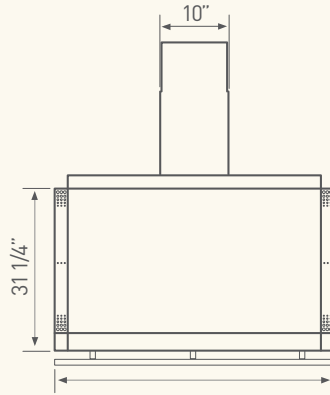

CHENG COLLECTION

35 7/16" (36"), 41 7/32" (42"), 47 1/4" (48")

SHADE

WALL

MODEL	CSH-E36SX	CSH-E42SX	CSH-E48SX
SIZE	36"	42"	48"
NET WIDTH	35 7/16"	41 7/32"	47 1/4"
*PERFORMANCE			
Internal Blower - CBI-290A	290 CFM, 3.2 Sones Max.	290 CFM, 3.2 Sones Max.	290 CFM, 3.2 Sones Max.
Internal Blower - CBI-600A	600 CFM, 7 Sones Max.	600 CFM, 7 Sones Max.	600 CFM, 7 Sones Max.
In-Line Blower - PBN-1000A	1000 CFM, Sones NA	1000 CFM, Sones NA	1000 CFM, Sones NA
External Blower - CBE-1000	1000 CFM, Sones NA	1000 CFM, Sones NA	1000 CFM, Sones NA
COLOR			
Stainless Steel	SS	SS	SS
FEATURES			
Controls	Electronic Touch	Electronic Touch	Electronic Touch
Speed Levels	3	3	3
Auto Delay-Off	Yes	Yes	Yes
Lighting	Halogen, 50W x 4	Halogen, 50W x 4	Halogen, 50W x 4
Dual-Level Lighting	Yes	Yes	Yes
Filters	Baffle x 1	Baffle x 2	Baffle x 2
Recirculating	No	No	No
Duct Cover Extension	Yes, Up to 12' Ceiling	Yes, Up to 12' Ceiling	Yes, Up to 12' Ceiling
DUCT SPECIFICATIONS			
Vertical - Internal	6"	6"	6"
Vertical - External/In-Line	**10" - 8"	**10" - 8"	**10" - 8"
Horizontal	NA	NA	NA
AC INPUT	120V - 60Hz	120V - 60Hz	120V - 60Hz
***AC POWER			
Hood Only	Max. 200W, 1.66 Amps	Max. 200W, 1.66 Amps	Max. 200W, 1.66 Amps
OPTIONAL ACCESSORIES			
Duct Cover Extension Kit	Z1C-00SH	Z1C-00SH	Z1C-00SH

†Mounting Heights Min. ceiling height 8'. Hood mounted 24" above cooking surface; 60" from floor.

Max. ceiling height 9'. Hood mounted 32" above cooking surface; 68" from floor.

* Requires purchase of Zephyr blower, sold separately. ** 10" round duct connects to external and in-line blower. Must transition from 10" to 8" before duct passes through ceiling. A 10" to 8" adapter is included with the external and in-line blowers. *** AC power listed above is for hood with lights only. † Shade height is measured from bottom of door when fully open. Distance from bottom of open door to bottom of hood body is 8".