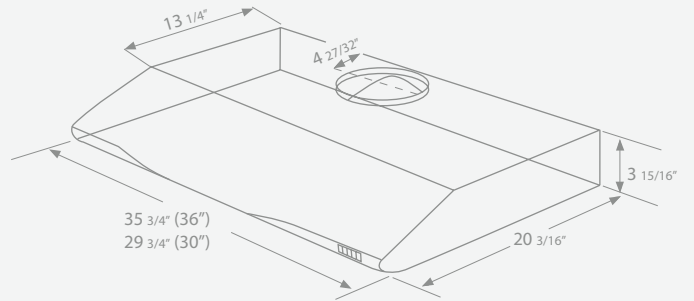

WHIRLWIND

One of the slimmest under-cabinet range hoods available, the Whirlwind is both sleek and powerful—which is why we're sure you'll agree that sometimes the most appealing design feature is simply having more space!

ESSENTIALS

WHIRLWIND

UNDER CABINET

MODEL	AK9800	AK9836
SIZE	30"	36"
NET WIDTH	29-3/4"	35-3/4"
PERFORMANCE		
Internal Blower	525 CFM	525 CFM
Internal Blower Sones	5.5	5.5
COLOR		
Black, White	B,W	B,W
FEATURES		
Controls	Rocker	Rocker
Speed Levels	2	2
Delay Off	No	No
Lighting	Incandescent, 40Wx1	Incandescent, 40Wx1
Dual Level Lighting	No	No
Removable Safety Grilles	2	2
Recirculating	No	No
Duct Cover Extension	NA	NA
Self Cleaning	Yes	Yes
DUCT SPECIFICATIONS		
Internal Blower - Vertical	6"	6"
Internal Blower - Horizontal	NA	NA
AC INPUT	120V - 60Hz	120V - 60Hz
AC POWER	Max. 300W at 2.5 Amps	Max. 300W at 2.5 Amps

Mounting Heights	Min. height 24" from cooking surface. Hood mounted 60" from floor.	Max. height 32" from cooking surface. Hood mounted 68" from floor.
-------------------------	---	---