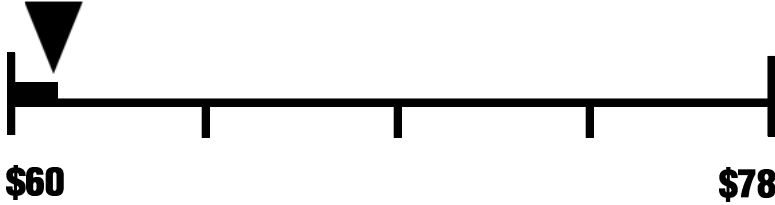

Refrigerator-Freezer

- Automatic Defrost
- With Side-Mounted Freezer
- With Through-The-Door-Ice Service

Maytag by Whirlpool Corporation

Models: MSD2553WE*O*

Capacity: 25.4 Cubic Feet

Estimated Yearly Operating Cost

$61

Cost Range of Similar Models

577 kWh

Estimated Yearly Electricity Use

Your cost will depend on your utility rates and use.

- Cost range based only on models of similar capacity With Automatic Defrost, With Side-Mounted Freezer and With Through-The-Door-Ice Service
- Estimated operating cost based on a 2007 national average electricity cost of 10.65 cents per kWh
- For more information, visit www.ftc.gov/appliances.

W10210296