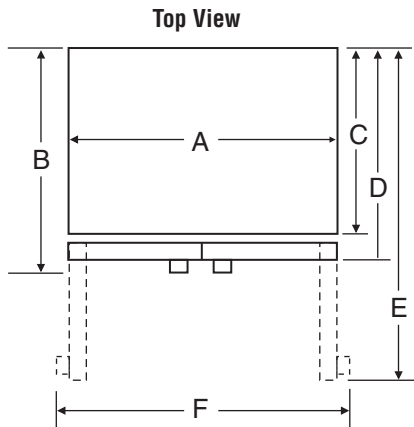

# FRENCH DOOR BOTTOM-FREEZER REFRIGERATORS

Front View

*Style of product may vary from picture*

## PRODUCT DIMENSIONS

	INCHES	CENTIMETERS
A	35 5/8	90.5
B <sup>1</sup>	29 1/4	74.3
C	24	61.0
D <sup>2</sup>	26 3/4	67.9
E <sup>3</sup>	43 3/8	110.2
F <sup>4</sup>	37 1/8	94.3
G <sup>5</sup>	68 1/8	173.0
H <sup>6</sup>	69 7/8	177.5
J <sup>7</sup>	N/A	N/A

## NOTES:

1. Depth with doors closed, including handle.
2. Depth with doors closed, excluding handle.
3. Depth with doors open at 90 degrees.
4. Width with doors open at 90 degrees, including handles.
5. Height to top of refrigerator
6. Height to top of refrigerator including door hinge.
7. Height to top of refrigerator door trim (if needed for trim models).
8. When installing refrigerator in or near a corner, allow enough room for door to open without interfering with cabinet drawers or hardware.