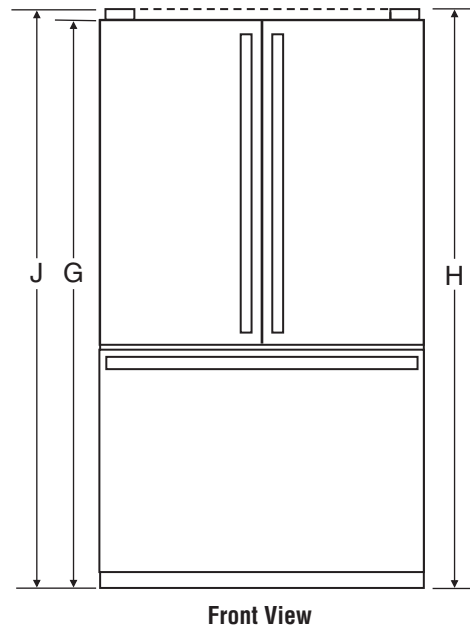

# FRENCH DOOR BOTTOM-FREEZER REFRIGERATORS

Front View

*Style of product may vary from picture*

## PRODUCT DIMENSIONS

	INCHES	CENTIMETERS
A	35 5/8	90.5
B <sup>1</sup>	29 1/4	74.3
C	24	61.0
D <sup>2</sup>	26 3/4	67.9
E <sup>3</sup>	43 3/8	110.2
F <sup>4</sup>	37 1/8	94.3
G <sup>5</sup>	68 1/8	173.0
H <sup>6</sup>	69 7/8	177.5
J <sup>7</sup>	N/A	N/A