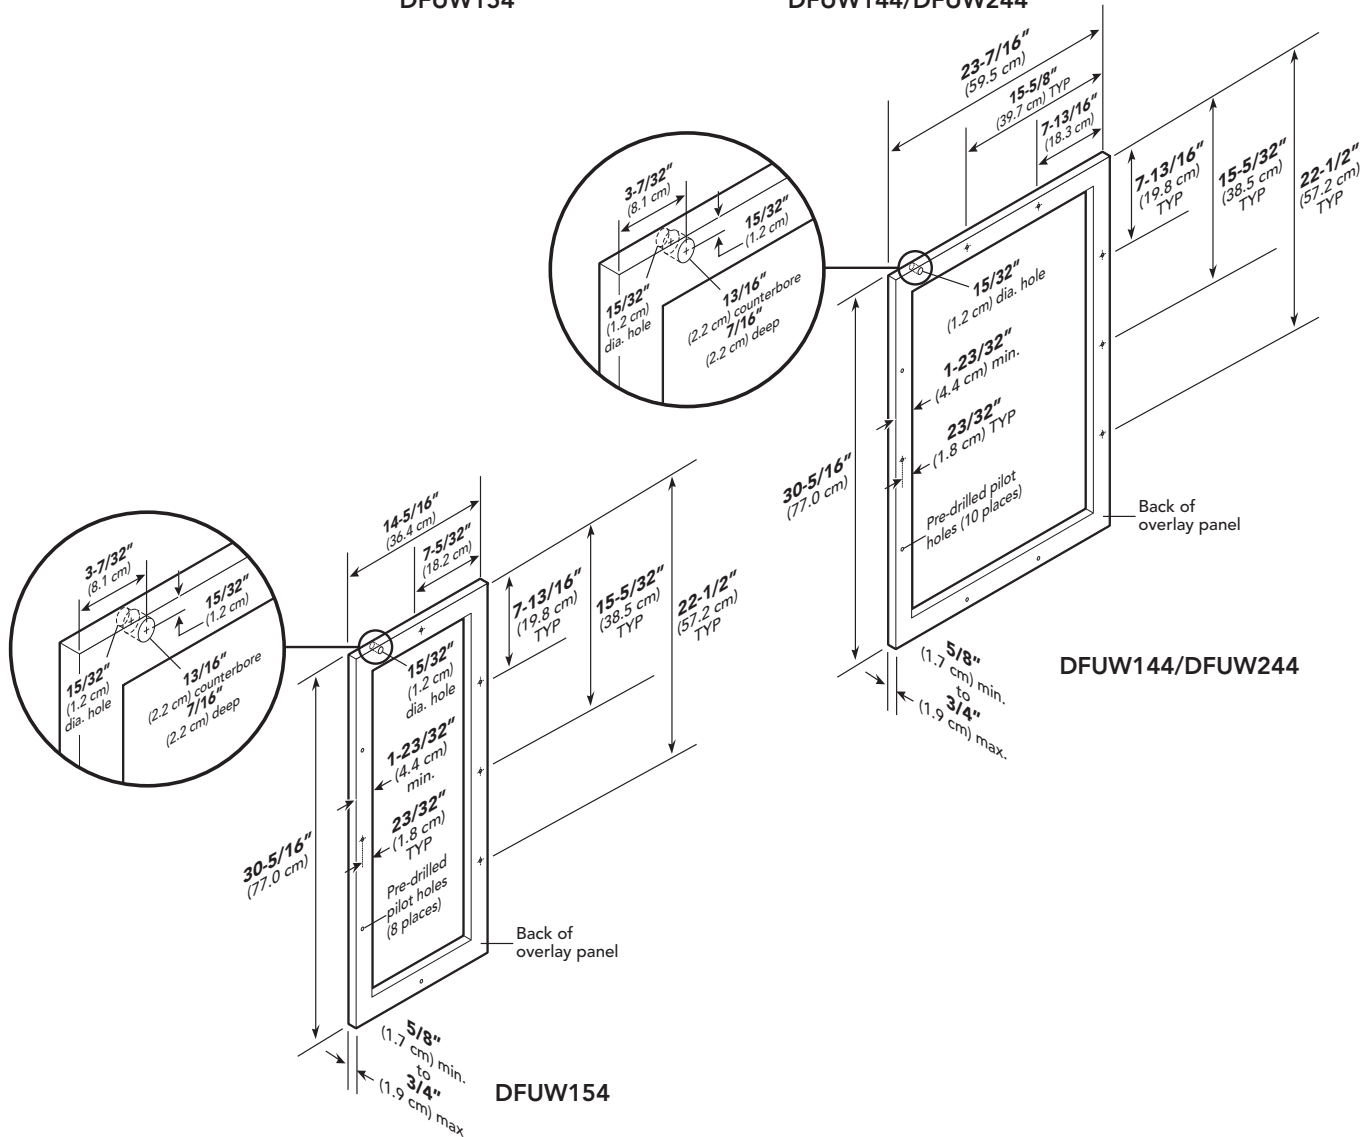

Dimensions & Specifications

CUSTOM PANEL DIMENSIONS

DFUW154

DFUW144/DFUW244

Note: Custom fronts shown as left hinge models. For right hinge models reverse the dimensions.

	DFUW154	DFUW144/DFUW244
Overall panel width	14-5/16" (36.4 cm)	23-7/16" (59.5 cm)
Overall panel height	30-5/16" (77.0 cm)	
Overall panel depth	5/8" (1.7 cm) min. to 3/4" (1.9 cm) max.	
Maximum panel weight	20 lbs. (9.1 kg)	