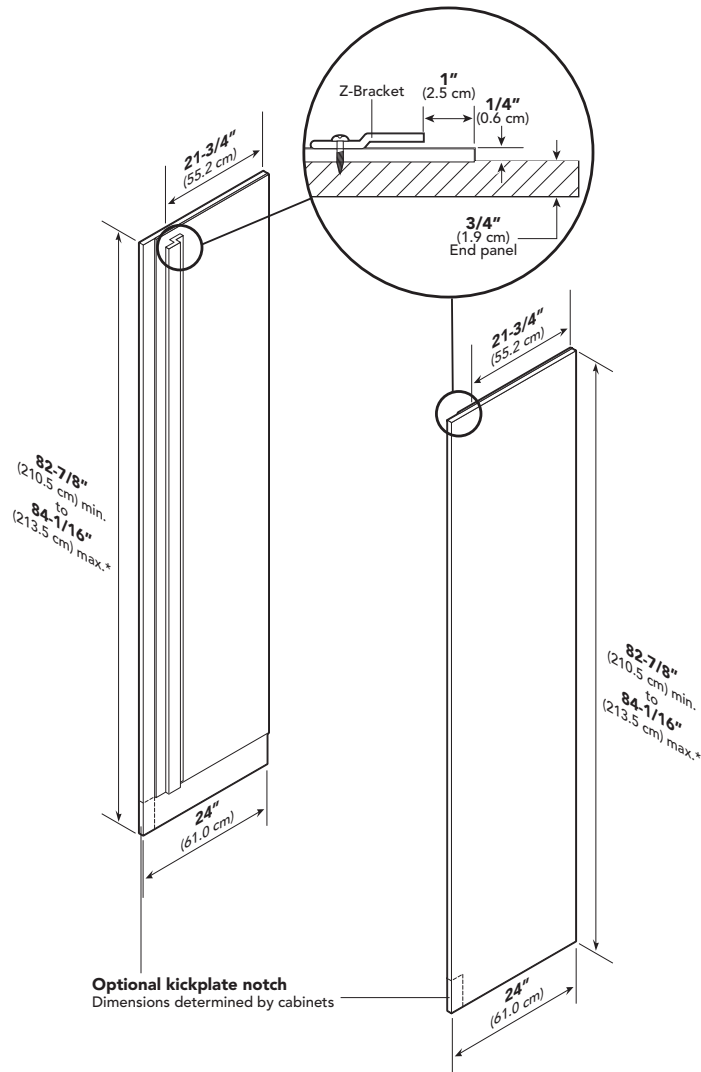

Note: Panel overlays must be dry, solid, straight one piece panels. The use of multiple panel pieces to achieve the dimensions is not recommended.

DFSB548/548D	
Overall panel width	
Refrigerator front	28-5/16" (71.9 cm)
Freezer front	18-11/16" (47.5 cm)
Overall panel height	75-1/2" (191.8 cm)
Overall panel depth	3/4" (1.9 cm)*
Maximum panel weight	
Refrigerator front	50 lbs. (22.7 kg)
Freezer front	35 lbs. (15.9 kg)

Dimensions & Specifications

CUSTOM SIDE PANEL DIMENSIONS

DFSB548

DFSB548D

Note: Adding a 3/4" (1.9 cm) side panel adds an additional 3/4" (1.9 cm) to the overall width of the product for each side panel. Requires side panel hardware kit (Kit model number – SPHKDS)

DFSB548/548D	
Overall panel width	3/4" (1.9 cm)
Overall panel height	82-7/8" (210.5 cm) min. to 84-1/16" (213.5 cm) max.*
Overall panel depth	24" (61.0 cm)

*Depending on how high leveling feet are raised and cabinet enclosure height.

Overall grille width	47-1/2" (120.7 cm)
Overall grille height	3" (7.6 cm)
Overall grille depth	3-3/4" (9.5 cm)