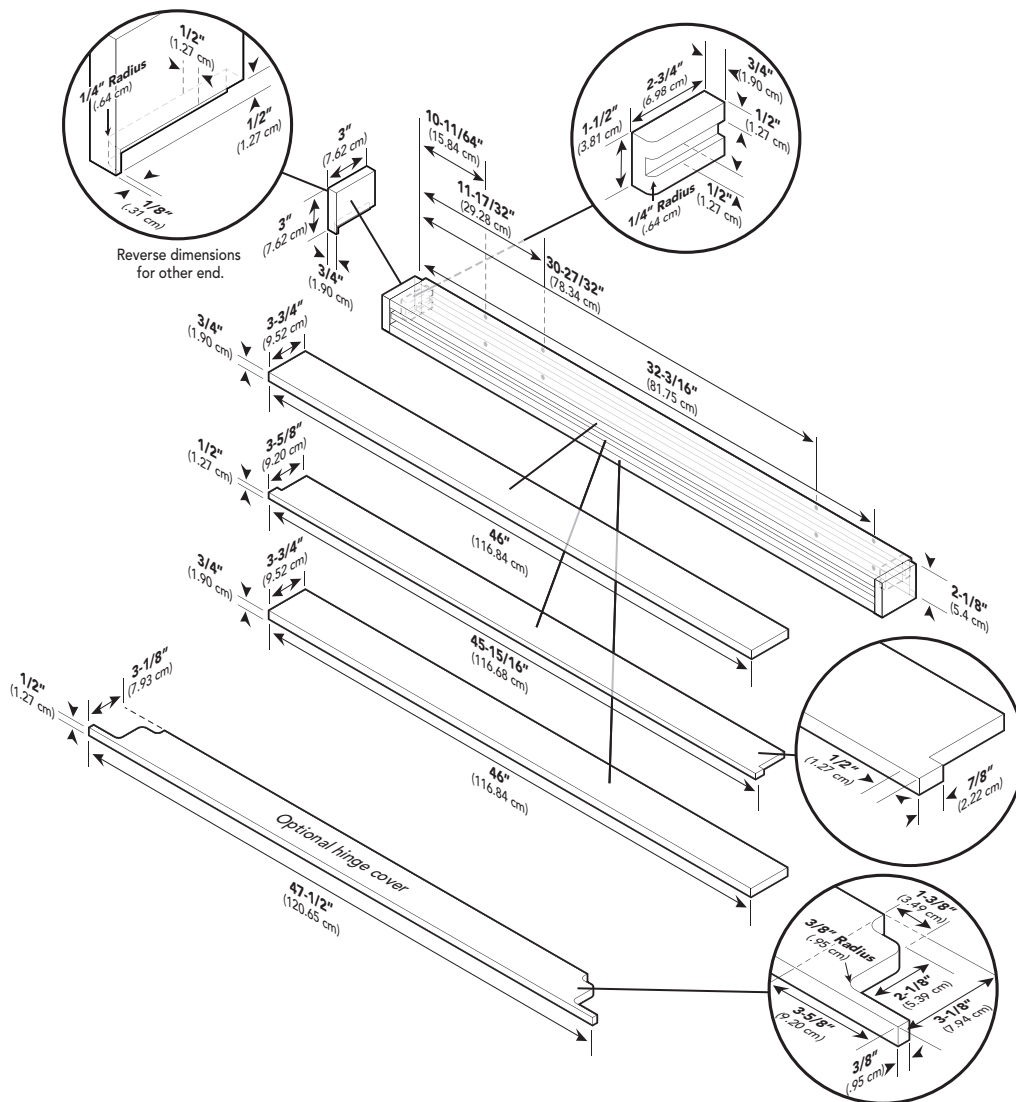

Dimensions & Specifications

CUSTOM SIDE PANEL DIMENSIONS

DFSB548

DFSB548D

Note: Adding a 3/4" (1.9 cm) side panel adds an additional 3/4" (1.9 cm) to the overall width of the product for each side panel. Requires side panel hardware kit (Kit model number – SPHKDS)

DFSB548/548D	
Overall panel width	3/4" (1.9 cm)
Overall panel height	82-7/8" (210.5 cm) min. to 84-1/16" (213.5 cm) max.*
Overall panel depth	24" (61.0 cm)

*Depending on how high leveling feet are raised and cabinet enclosure height.

CUSTOM PANEL-REFRIGERATION

Built-In 48"W. Side-By-Side Refrigerator/Freezer & Refrigerator/Freezer with Dispenser—DFSB548/548D

Dimensions & Specifications

CUSTOM GRILLE DIMENSIONS

DFSB548

DFSB548D

DFSB548/548D

Overall grille width	47-1/2" (120.7 cm)
Overall grille height	3" (7.6 cm)
Overall grille depth	3-3/4" (9.5 cm)