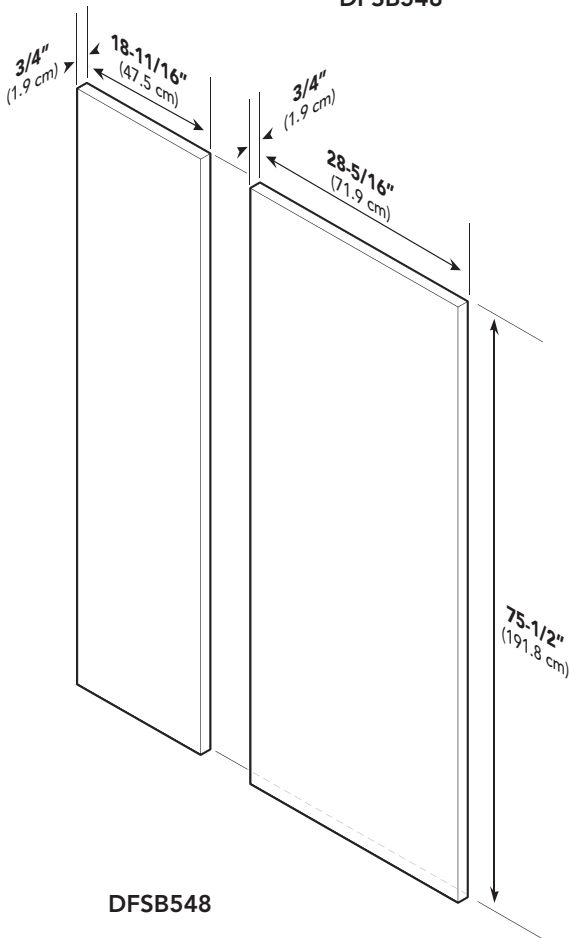

CUSTOM PANEL-REFRIGERATION

Built-In 48"W. Side-By-Side Refrigerator/Freezer & Refrigerator/Freezer with Dispenser—DFSB548/548D

Dimensions & Specifications

CUSTOM PANEL DIMENSIONS

DFSB548

DFSB548D

DFSB548

DFSB548D

Note: Panel overlays must be dry, solid, straight one piece panels. The use of multiple panel pieces to achieve the dimensions is not recommended.

DFSB548/548D	
Overall panel width	
Refrigerator front	28-5/16" (71.9 cm)
Freezer front	18-11/16" (47.5 cm)
Overall panel height	75-1/2" (191.8 cm)
Overall panel depth	3/4" (1.9 cm)*
Maximum panel weight	
Refrigerator front	50 lbs. (22.7 kg)
Freezer front	35 lbs. (15.9 kg)

Dimensions & Specifications

CUSTOM SIDE PANEL DIMENSIONS

DFSB548

DFSB548D

Note: Adding a 3/4" (1.9 cm) side panel adds an additional 3/4" (1.9 cm) to the overall width of the product for each side panel. Requires side panel hardware kit (Kit model number – SPHKDS)

Overall grille width	47-1/2" (120.7 cm)
Overall grille height	3" (7.6 cm)
Overall grille depth	3-3/4" (9.5 cm)