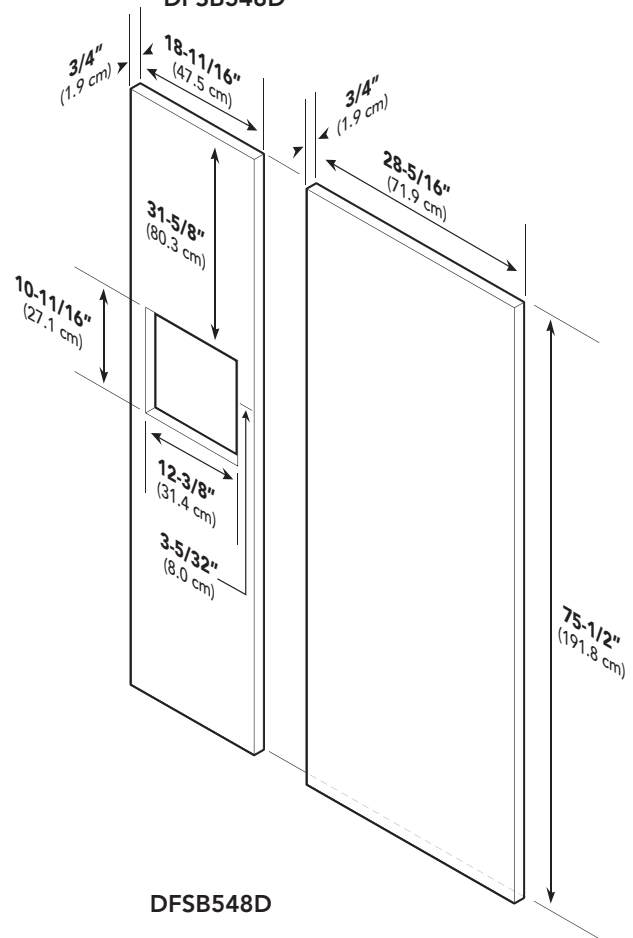

CUSTOM PANEL-REFRIGERATION

Built-In 48"W. Side-By-Side Refrigerator/Freezer & Refrigerator/Freezer with Dispenser—DFSB548/548D

Dimensions & Specifications

CUSTOM PANEL DIMENSIONS

DFSB548

DFSB548D

DFSB548

DFSB548D

Note: Panel overlays must be dry, solid, straight one piece panels. The use of multiple panel pieces to achieve the dimensions is not recommended.

DFSB548/548D	
Overall panel width	
Refrigerator front	28-5/16" (71.9 cm)
Freezer front	18-11/16" (47.5 cm)
Overall panel height	75-1/2" (191.8 cm)
Overall panel depth	3/4" (1.9 cm)*
Maximum panel weight	
Refrigerator front	50 lbs. (22.7 kg)
Freezer front	35 lbs. (15.9 kg)

Dimensions & Specifications

CUSTOM SIDE PANEL DIMENSIONS

DFSB548

DFSB548D

Note: Adding a 3/4" (1.9 cm) side panel adds an additional 3/4" (1.9 cm) to the overall width of the product for each side panel. Requires side panel hardware kit (Kit model number – SPHKDS)

Overall grille width	47-1/2" (120.7 cm)
Overall grille height	3" (7.6 cm)
Overall grille depth	3-3/4" (9.5 cm)