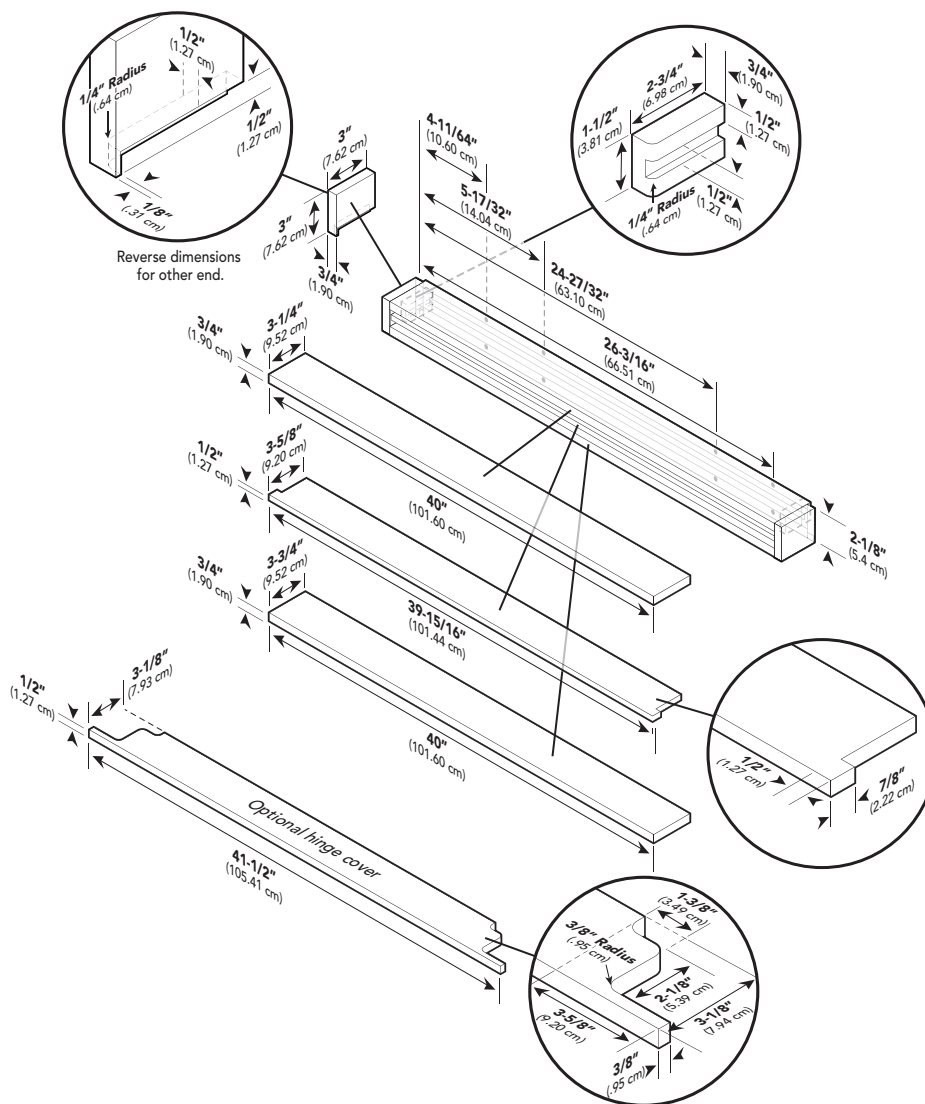

Dimensions & Specifications

CUSTOM SIDE PANEL DIMENSIONS

DFSB542

DFSB542D

Note: Adding a 3/4" (1.9 cm) side panel adds an additional 3/4" (1.9 cm) to the overall width of the product for each side panel. Requires side panel hardware kit (Kit model number – SPHKDS)

DFSB542/DFSB542D	
Overall panel width	3/4" (1.9 cm)
Overall panel height	82-7/8" (210.5 cm) min. to 84-1/16" (213.5 cm) max.*
Overall panel depth	24" (61.0 cm)

*Depending on how high leveling feet are raised and cabinet enclosure height.

CUSTOM PANEL-REFRIGERATION

Built-In 42"W. Side-By-Side Refrigerator/Freezer & Refrigerator/Freezer with Dispenser—DFSB542/542D

Dimensions & Specifications

CUSTOM GRILLE DIMENSIONS

DFSB542

DFSB542D

DFSB542/542D

Overall grille width	41-1/2" (108.0 cm)
Overall grille height	3" (7.6 cm)
Overall grille depth	3-3/4" (9.5 cm)