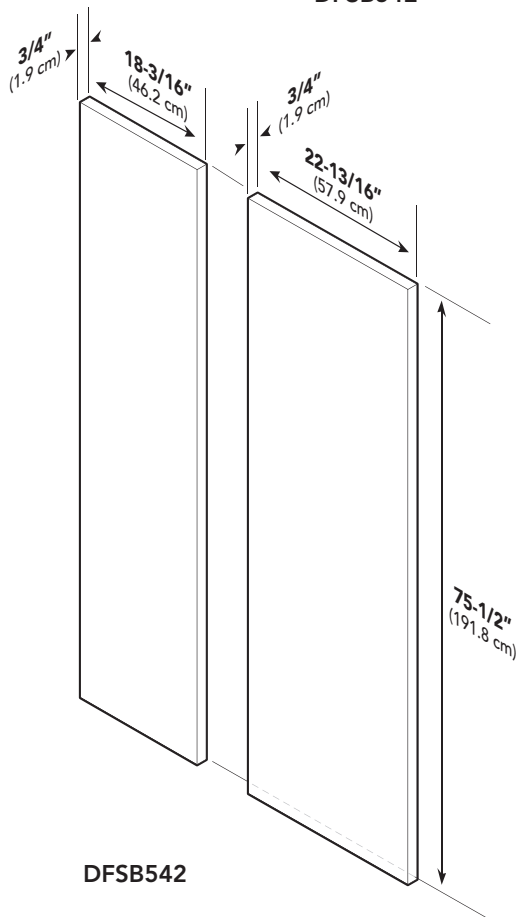

CUSTOM PANEL-REFRIGERATION

Built-In 42"W. Side-By-Side Refrigerator/Freezer & Refrigerator/Freezer with Dispenser—DFSB542/542D

Dimensions & Specifications

CUSTOM PANEL DIMENSIONS

DFSB542

DFSB542D

DFSB542

DFSB542D

Note: Panel overlays must be dry, solid, straight one piece panels. The use of multiple panel pieces to achieve the dimensions is not recommended.

DFSB542/542D	
Overall panel width	
Refrigerator front	22-13/16" (57.9 cm)
Freezer front	18-3/16" (46.2 cm)
Overall panel height	75-1/2" (191.8 cm)
Overall panel depth	3/4" (1.9 cm)*
Maximum panel weight	
Refrigerator front	40 lbs. (18.1 kg)
Freezer front	35 lbs. (15.9 kg)

Dimensions & Specifications

CUSTOM SIDE PANEL DIMENSIONS

DFSB542

DFSB542D

Note: Adding a 3/4" (1.9 cm) side panel adds an additional 3/4" (1.9 cm) to the overall width of the product for each side panel. Requires side panel hardware kit (Kit model number – SPHKDS)

Overall grille width	41-1/2" (108.0 cm)
Overall grille height	3" (7.6 cm)
Overall grille depth	3-3/4" (9.5 cm)