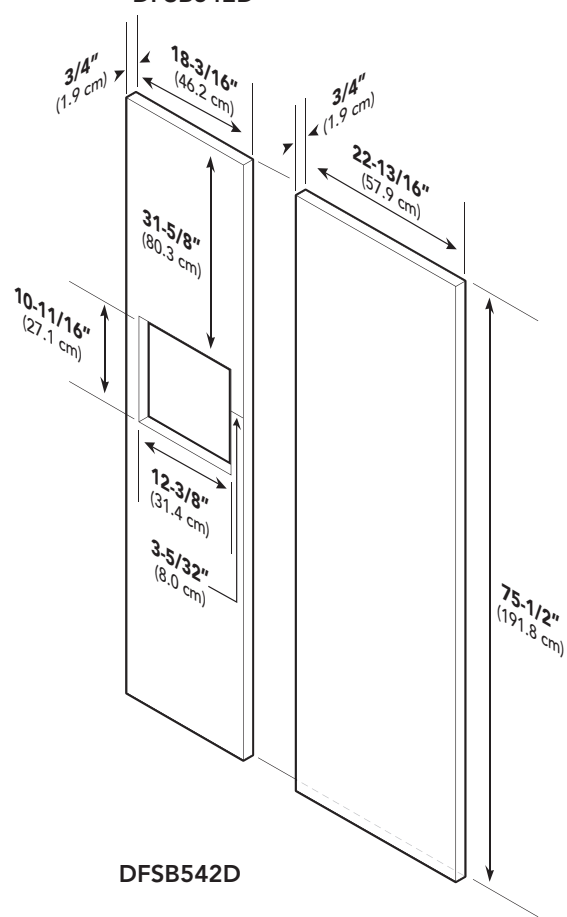

CUSTOM PANEL-REFRIGERATION

Built-In 42"W. Side-By-Side Refrigerator/Freezer & Refrigerator/Freezer with Dispenser—DFSB542/542D

Dimensions & Specifications

CUSTOM PANEL DIMENSIONS

DFSB542

DFSB542D

DFSB542

DFSB542D

Note: Panel overlays must be dry, solid, straight one piece panels. The use of multiple panel pieces to achieve the dimensions is not recommended.

DFSB542/542D	
Overall panel width	
Refrigerator front	22-13/16" (57.9 cm)
Freezer front	18-3/16" (46.2 cm)
Overall panel height	75-1/2" (191.8 cm)
Overall panel depth	3/4" (1.9 cm)*
Maximum panel weight	
Refrigerator front	40 lbs. (18.1 kg)
Freezer front	35 lbs. (15.9 kg)

Dimensions & Specifications

CUSTOM SIDE PANEL DIMENSIONS

DFSB542

DFSB542D

Note: Adding a 3/4" (1.9 cm) side panel adds an additional 3/4" (1.9 cm) to the overall width of the product for each side panel. Requires side panel hardware kit (Kit model number – SPHKDS)

Overall grille width	41-1/2" (108.0 cm)
Overall grille height	3" (7.6 cm)
Overall grille depth	3-3/4" (9.5 cm)