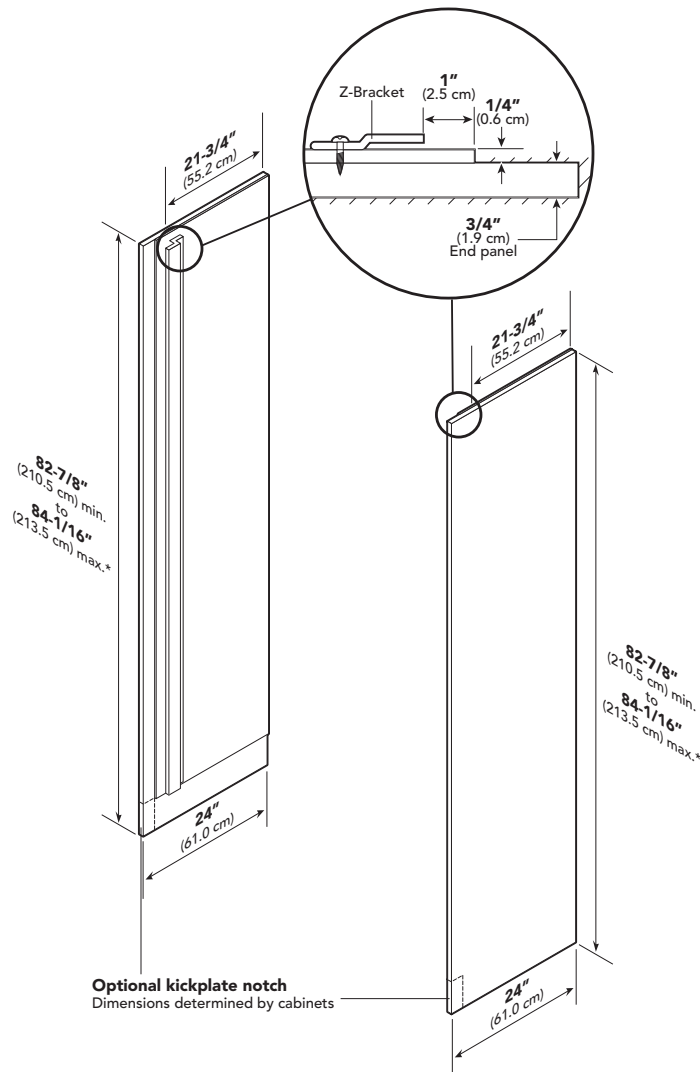

Note: Panel overlays must be dry, solid, straight one piece panels. The use of multiple panel pieces to achieve the dimensions is not recommended.

DFSB542/542D	
Overall panel width	
Refrigerator front	22-13/16" (57.9 cm)
Freezer front	18-3/16" (46.2 cm)
Overall panel height	75-1/2" (191.8 cm)
Overall panel depth	3/4" (1.9 cm)*
Maximum panel weight	
Refrigerator front	40 lbs. (18.1 kg)
Freezer front	35 lbs. (15.9 kg)

Dimensions & Specifications

CUSTOM SIDE PANEL DIMENSIONS

DFSB542

DFSB542D

Note: Adding a 3/4" (1.9 cm) side panel adds an additional 3/4" (1.9 cm) to the overall width of the product for each side panel. Requires side panel hardware kit (Kit model number – SPHKDS)

DFSB542/DFSB542D	
Overall panel width	3/4" (1.9 cm)
Overall panel height	82-7/8" (210.5 cm) min. to 84-1/16" (213.5 cm) max.*
Overall panel depth	24" (61.0 cm)

*Depending on how high leveling feet are raised and cabinet enclosure height.

Overall grille width	41-1/2" (108.0 cm)
Overall grille height	3" (7.6 cm)
Overall grille depth	3-3/4" (9.5 cm)