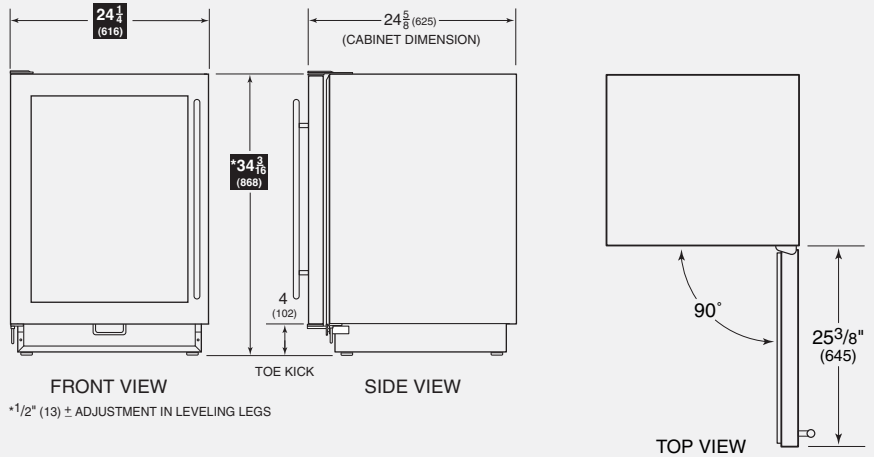

Overall Dimensions

Unit dimensions may vary by $\pm\frac{1}{8}$ ".

Specifications

Overall Width	24 ¹ / ₄ "
Overall Height	34 ³ / ₁₆ "
Overall Depth	24 ⁵ / ₈ "
Door Clearance	25 ³ / ₈ "
Wine Storage Capacity	46 bottles*
Electrical Requirements	115 V AC, 60 Hz 15 amp dedicated circuit
Shipping Weight	220 lbs

*750 ml bottles.

Dimensions in parentheses are in millimeters unless otherwise specified.