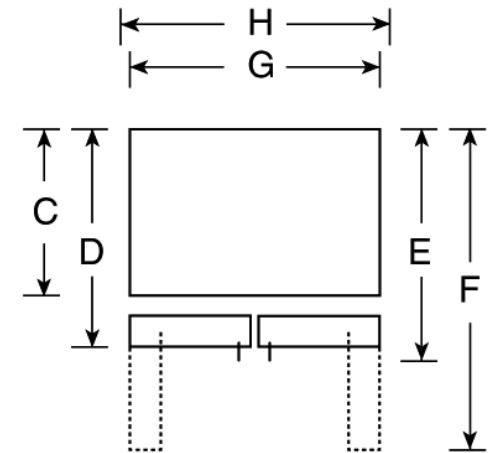

Top View

For answers to your Monogram,® GE Profile™ or GE® appliance questions, visit our website at ge.com or call GE Answer Center® service, 800.626.2000.

imagination at work