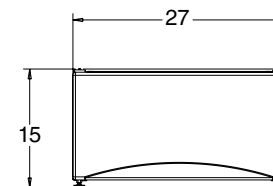

### Stacked Dimensions (in inches)

### SmartDispense™ Pedestal Dimensions (in inches)

- SPSD157JMG - Champagne
- SPSD157JMV - Vermillion Red
- SPSD157JWW - White

This optional 15" pedestal raises the door opening and height of the washer or dryer. Feet on 15" pedestal allow it to adjust to 15-3/8" height.

### Storage Pedestal Dimensions (in inches)

- SPSD157JMG - Champagne
- SPSD157JMV - Vermillion Red
- SPSD157JWW - White

This optional 15" pedestal raises the door opening and height of the washer or dryer. Feet on 15" pedestal allow it to adjust to 15-3/8" height.