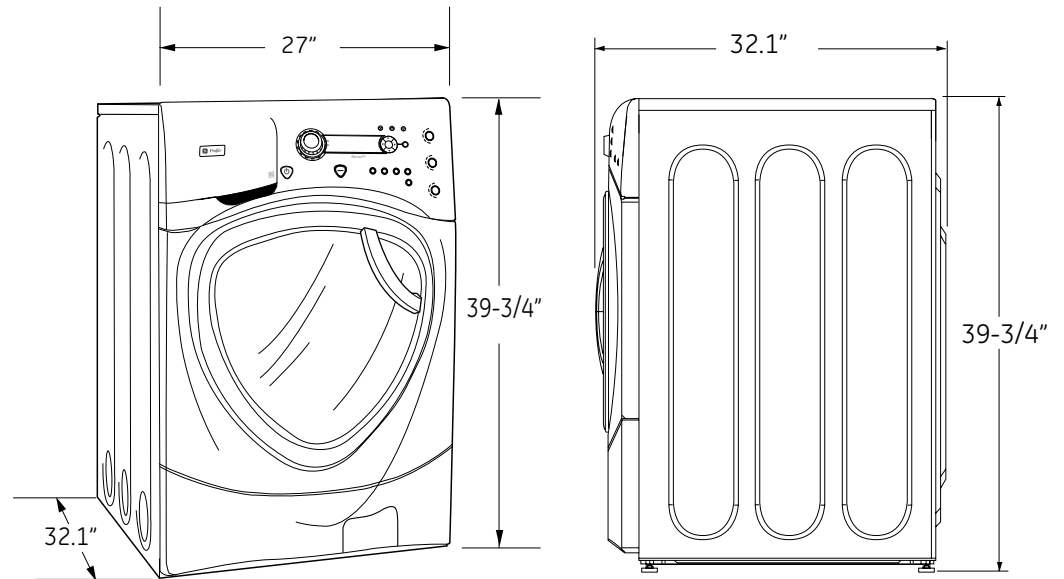

WPDH8800J

GE Profile™ ENERGY STAR® 4.2 IEC Cu. Ft. Colossal Capacity Frontload Washer

Dimensions and Installation Information (in inches)

Electric Dryer Rating	
120V	12.0A, 60Hz

Installation Information: For complete information, see installation instructions packed with your washer.