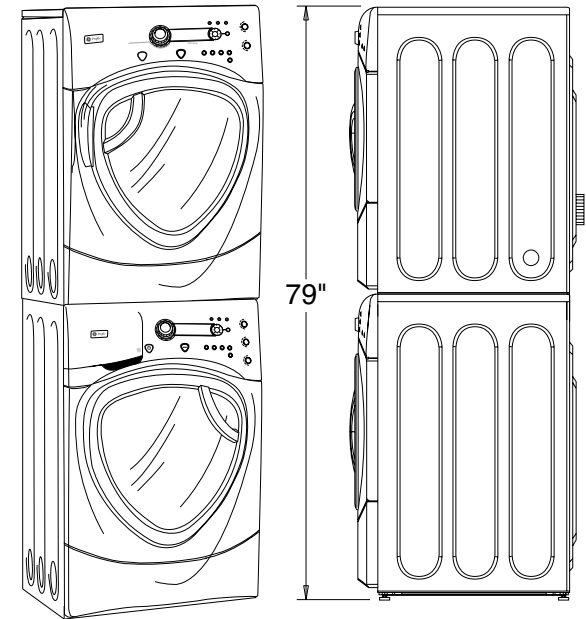

### Minimum Clearance other than Alcove or Closet Installations:

- Minimum clearances to combustible surfaces 0" both sides, 3" rear.

For more information on venting kits and accessories, please call 1-800-GE-CARES.

### Stacked Dimensions (in inches)