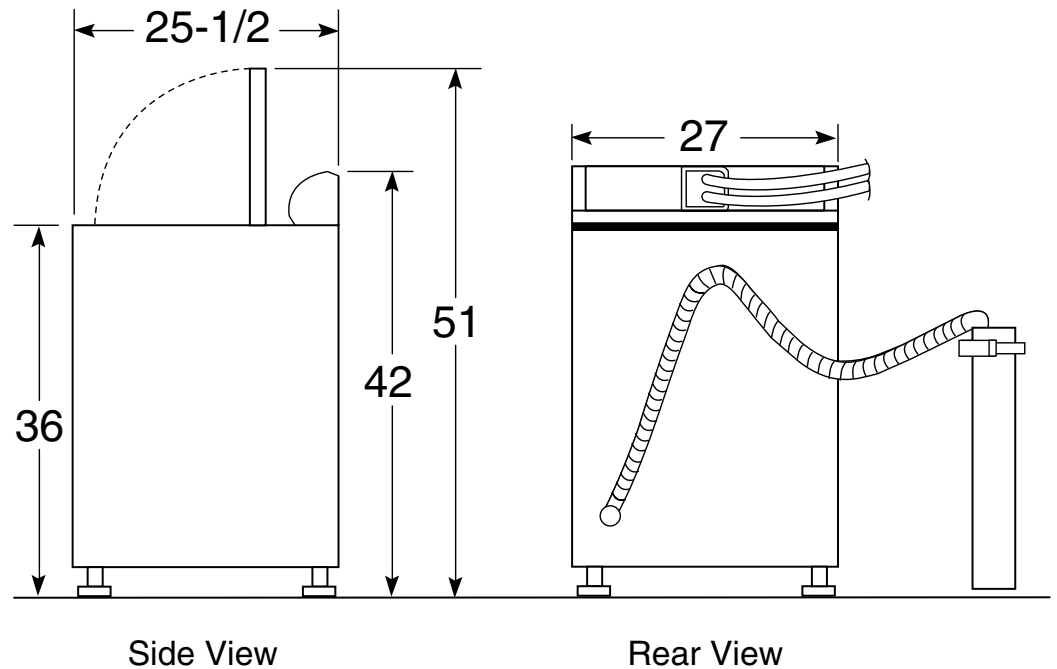

WHRE5550K

GE® ENERGY STAR® 4.1 IEC Cu. Ft. Colossal Capacity High-Efficiency Washer

Dimensions and Installation Information (in inches)

Circuit Requirements: An individual, properly-grounded branch circuit, with a three-prong grounding-type receptacle, protected by a 15 or 20 amp circuit breaker or a time-delay fuse, is required.

Electrical Rating: 120V, 60Hz, 10A

Note: Washer wall outlet must be located within 36" of service code entry. Wall outlet must not be located behind dryer.

Installation Information: Before installing, consult installation instructions packed with product for current dimensional data.