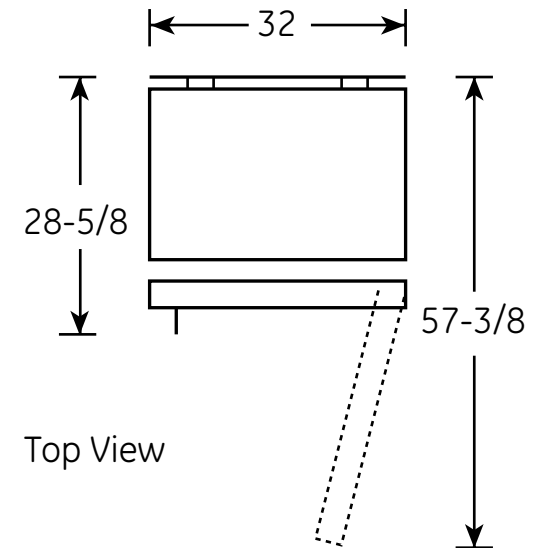

FUF21SVR

GE® 20.6 Cu. Ft. Capacity Frost-Free Upright Freezer

Dimensions and Installation Information (in inches)

Air Clearance	
Each side (in.)	3
Top (in.)	3
Back (in.)	3

Side View

For answers to your Monogram®, GE Profile™ or GE® appliance questions, visit our website at ge.com or call GE Answer Center® service, 800.626.2000.

FUF21SVR

GE® 20.6 Cu. Ft. Capacity Frost-Free Upright Freezer

Features and Benefits

- 20.6 cu. ft. Capacity
- Frost-Free
- High-Gloss Handle
- Electronic Temperature Control on Door
- 6 Cabinet Shelves (2 Adjustable)
- 6 Freezer Door Shelves
- 1 Sliding Bulk Storage Basket
- Lock
- Interior Light
- Book-Ends Organizer (3)
- Model FUF21SVRWW – White