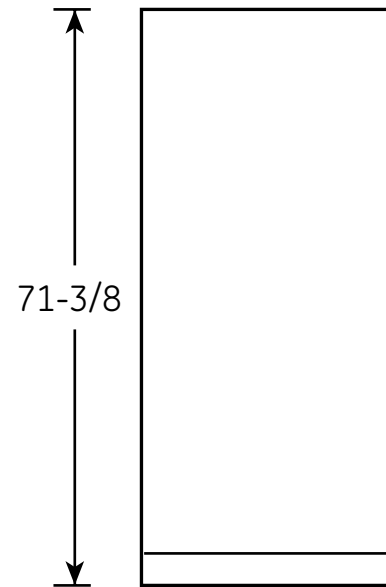

FUF21SVR

GE® 20.6 Cu. Ft. Capacity Frost-Free Upright Freezer

Dimensions and Installation Information (in inches)

Air Clearance	
Each side (in.)	3
Top (in.)	3
Back (in.)	3

Side View

For answers to your Monogram®, GE Profile™ or GE® appliance questions, visit our website at ge.com or call GE Answer Center® service, 800.626.2000.

FUF21SVR

GE® 20.6 Cu. Ft. Capacity Frost-Free Upright Freezer

Features and Benefits

- 20.6 cu. ft. Capacity
- Frost-Free
- High-Gloss Handle
- Electronic Temperature Control on Door
- 6 Cabinet Shelves (2 Adjustable)
- 6 Freezer Door Shelves
- 1 Sliding Bulk Storage Basket
- Lock
- Interior Light
- Book-Ends Organizer (3)
- Model FUF21SVRWW – White