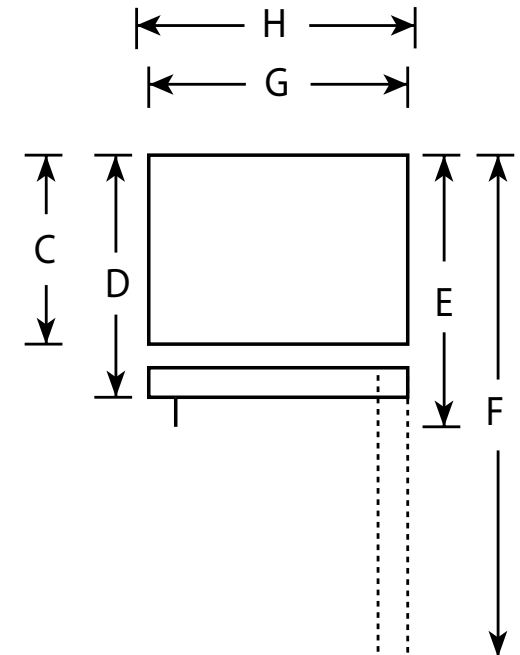

GTL12HBX

GE® 12.0 Cu. Ft. Top-Freezer Refrigerator

Dimensions and Installation Information (in inches)

Overall Dimensions	Height to top of hinge (in.) A	60
	Height to top of case (in.) B	59-5/8
	Case depth without door (in.) C	27
	Case depth less door handle (in.) D	29-5/8
	Case depth with door handle (in.) E	29-5/8
	Depth with fresh food door open 90° (in.) F	50-1/2
	Width (in.) G	23-1/4
	Width with door open 90° inc. door handle (in.) H	24
Air Clearances	Each side (in.)	1
	Top (in.)	4
	Back (in.)	3

Front View

Top View

For answers to your Monogram,® GE Profile™ or GE® appliance questions, visit our website at ge.com or call GE Answer Center® service, 800.626.2000.

imagination at work

Specification Created 6/09

310504

GTR12HBX

GE® 12.0 Cu. Ft. Top-Freezer Refrigerator

Features and Benefits

- Equipped for optional icemaker - Decide whether you want the convenience of an automatic icemaker
- Adjustable wire shelves - Flexible shelving options can be arranged to handle a variety of foods
- Fixed door shelves - Fresh food favorites are waiting right inside the door
- Clear crisper drawers - Transparent drawers make finding your favorite snacks quick and easy
- In-the-door beverage rack - Beverages are easy to grab when you're on the go
- Wire freezer shelves - Sturdy shelves provide additional storage for frozen foods
- Model GTL12HBXRBS - CleanSteel™