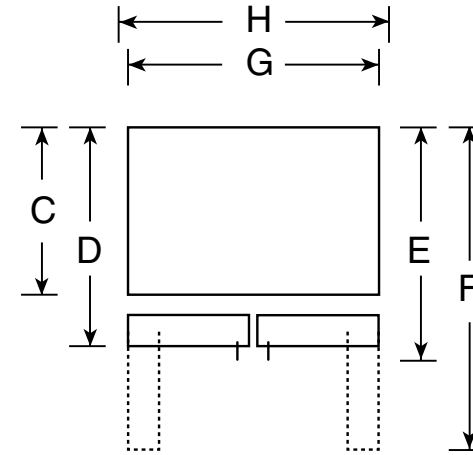

PFSS5NFY

GE Profile™ ENERGY STAR® 25.1 Cu. Ft. Bottom-Freezer Refrigerator with Icemaker

Dimensions and Installation Information (in inches)

Overall Dimensions	Height to top of hinge (in.) A	69-5/8
	Height to top of case (in.) B	69
	Case depth without door (in.) C	28
	Case depth less door handle (in.) D	32-5/8
	Case depth with door handle (in.) E	35-1/8
	Depth with fresh food door open 90° (in.) F	47-5/8
	Width (in.) G	35-7/8
Air Clearances	Width with door open 90° inc. door handle (in.) H	44
	Each side (in.)	1/8
	Top (in.)	1
	Back (in.)	1