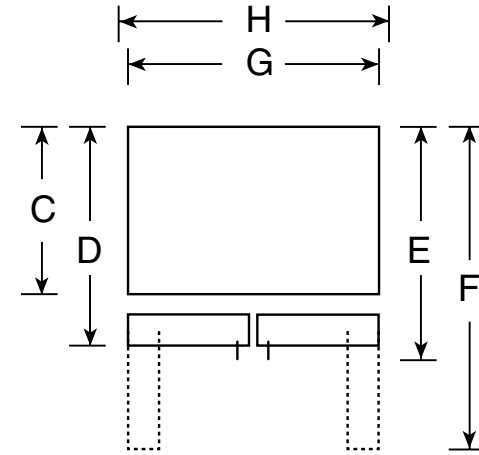

PFSF5NFY

GE Profile™ ENERGY STAR® 25.1 Cu. Ft. French Door Refrigerator with Icemaker

Dimensions and Installation Information (in inches)

Overall Dimensions	Height to top of hinge (in.) A	69-5/8
	Height to top of case (in.) B	69
	Case depth without door (in.) C	28
	Case depth less door handle (in.) D	32-5/8
	Case depth with door handle (in.) E	35-1/8
	Depth with fresh food door open 90° (in.) F	47-5/8
	Width (in.) G	35-7/8
	Width with door open 90° inc. door handle (in.) H	44
Air Clearances	Each side (in.)	1/8
	Top (in.)	1
	Back (in.)	1