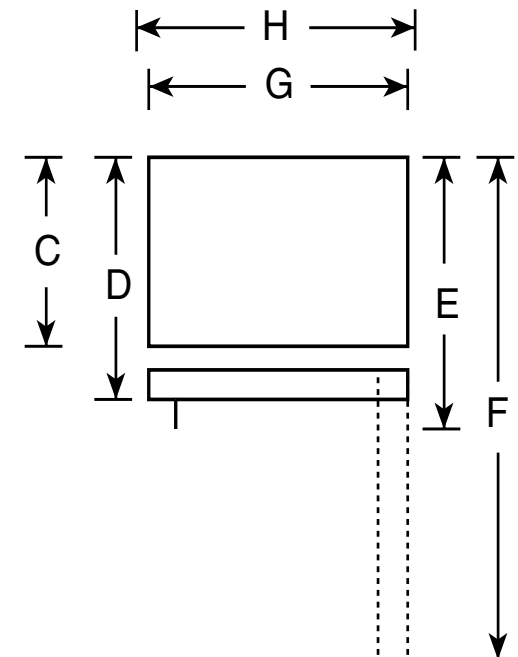

### Dimensions and Installation Information

Overall Dimensions	Height to top of hinge (in.) <b>A</b>	<b>64-3/4</b>
	Height to top of case (in.) <b>B</b>	<b>64-1/4*</b>
	Case depth without door (in.) <b>C†</b>	<b>25-7/8</b>
	Case depth less door handle (in.) <b>D†</b>	<b>29-1/8</b>
	Case depth with door handle (in.) <b>E†</b>	<b>31</b>
	Depth with fresh food door open 90° (in.) <b>F†</b>	<b>54-7/8</b>
	Width (in.) <b>G</b>	<b>28</b>
	Width with door open 90° less door handle (in.) <b>H</b>	<b>30-1/2</b>
Air Clearances	Each side (in.)	<b>3/4</b>
	Top (in.)	<b>1</b>
	Back (in.)	<b>1</b>

\*Height to mid-freezer (in.): 54-3/8

Front View

Top View

For answers to your Monogram®, GE Profile™ or GE® appliance questions, visit our website at [ge.com](http://ge.com) or call GE Answer Center® service, 800.626.2000.