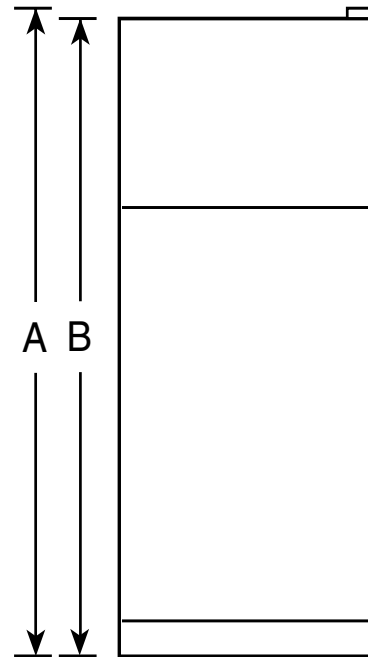

## GE® ENERGY STAR® 16.6 Cu. Ft. Top-Freezer Refrigerator

### Dimensions and Installation Information

Overall Dimensions	Height to top of hinge (in.) <b>A</b>	<b>64-3/4</b>
	Height to top of case (in.) <b>B</b>	<b>64-1/4*</b>
	Case depth without door (in.) <b>C†</b>	<b>25-7/8</b>
	Case depth less door handle (in.) <b>D†</b>	<b>29-1/8</b>
	Case depth with door handle (in.) <b>E†</b>	<b>31</b>
	Depth with fresh food door open 90° (in.) <b>F†</b>	<b>54-7/8</b>
	Width (in.) <b>G</b>	<b>28</b>
	Width with door open 90° less door handle (in.) <b>H</b>	<b>30-1/2</b>
Air Clearances	Each side (in.)	<b>3/4</b>
	Top (in.)	<b>1</b>
	Back (in.)	<b>1</b>

\*Height to mid-freezer (in.): 54-3/8

Front View

Top View

For answers to your Monogram®, GE Profile™ or GE® appliance questions, visit our website at [ge.com](http://ge.com) or call GE Answer Center® service, 800.626.2000.