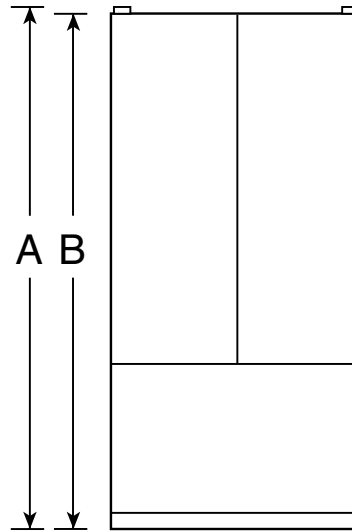

PFSW2MIX

GE Profile™ 22.2 Cu. Ft. Bottom-Freezer Refrigerator with Internal Dispenser

Dimensions and Installation Information (in inches)

Overall Dimensions	Height to top of hinge (in.) A	68-5/8
	Height to top of case (in.) B	67-7/8
	Case depth without door (in.) C	28-1/4
	Case depth less door handle (in.) D	32-1/2
	Case depth with door handle (in.) E	35
	Depth with fresh food door open 90° (in.) F	46-1/8
	Width (in.) G	33
	Width with door open 90° inc. door handle (in.) H	40-5/8
Air Clearances	Each side (in.)	1/8
	Top (in.)	1
	Back (in.)	1

Front View

Top View

For answers to your Monogram,® GE Profile™ or GE® appliance questions, visit our website at ge.com or call GE Answer Center® service, 800.626.2000.

imagination at work

PFSW2MIX

GE Profile™ 22.2 Cu. Ft. Bottom-Freezer Refrigerator with Internal Dispenser