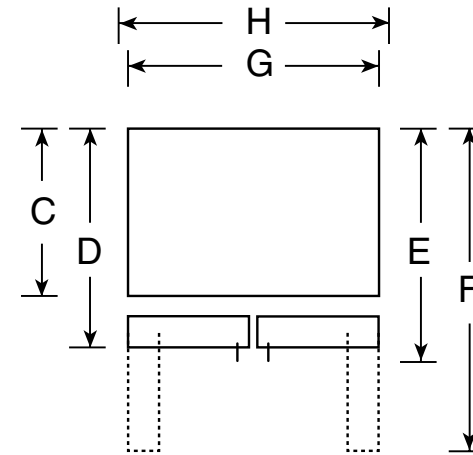

PFSW2MIX

GE Profile™ 22.2 Cu. Ft. Bottom-Freezer Refrigerator with Internal Dispenser

Dimensions and Installation Information (in inches)

Overall Dimensions	Height to top of hinge (in.) A	68-5/8
	Height to top of case (in.) B	67-7/8
	Case depth without door (in.) C	28-1/4
	Case depth less door handle (in.) D	32-1/2
	Case depth with door handle (in.) E	35
	Depth with fresh food door open 90° (in.) F	46-1/8
	Width (in.) G	33
	Width with door open 90° inc. door handle (in.) H	40-5/8
Air Clearances	Each side (in.)	1/8
	Top (in.)	1
	Back (in.)	1

Front View

Top View

For answers to your Monogram,® GE Profile™ or GE® appliance questions, visit our website at ge.com or call GE Answer Center® service, 800.626.2000.

imagination at work

PFSW2MIX

GE Profile™ 22.2 Cu. Ft. Bottom-Freezer Refrigerator with Internal Dispenser