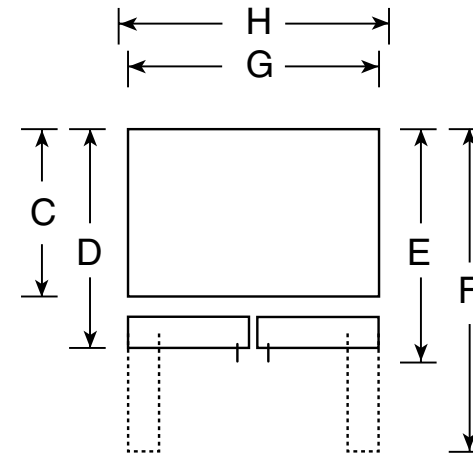

### Dimensions and Installation Information (in inches)

Overall Dimensions	Height to top of hinge (in.) <b>A</b>	<b>69-5/8</b>
	Height to top of case (in.) <b>B</b>	<b>69</b>
	Case depth without door (in.) <b>C</b>	<b>23-7/8</b>
	Case depth less door handle (in.) <b>D</b>	<b>28-1/2</b>
	Case depth with door handle (in.) <b>E</b>	<b>31</b>
	Depth with fresh food door open 90° (in.) <b>F</b>	<b>43-1/2</b>
	Width (in.) <b>G</b>	<b>35-3/4</b>
Air Clearances	Width with door open 90° inc. door handle (in.) <b>H</b>	<b>44</b>
	Each side (in.)	<b>1/8</b>
	Top (in.)	<b>1</b>
	Back (in.)	<b>1/2</b>