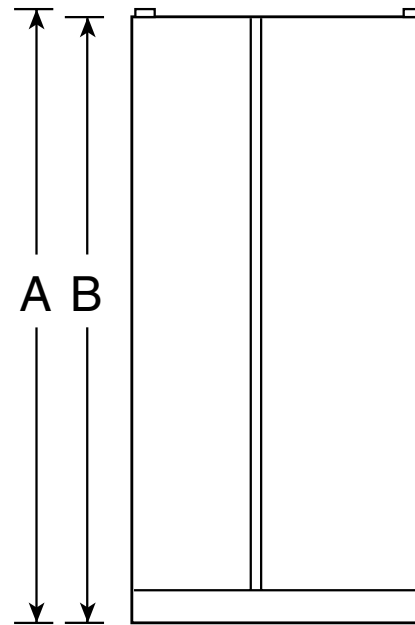

PSSS7RGX

GE Profile™ 26.6 Cu. Ft. Side-By-Side Refrigerator with Integrated Dispenser

Dimensions and Installation Information (in inches)

Overall Dimensions	Height to top of hinge (in.) A	69-5/8
	Height to top of case (in.) B	68-3/4
	Case depth without door (in.) C†	28
	Case depth less door handle (in.) D†	32-3/8
	Case depth with door handle (in.) E†	35
	Depth with fresh food door open 90° (in.) F†	50-1/16
	Width (in.) G	35-3/4
Air Clearances	Width with door open 90° inc. door handle (in.) H	43-1/2
	Each side (in.)	1/8
	Top (in.)	1
	Back (in.)	1

Top View

†Water hook-up fits in back air clearance when calculating installation depth.

If installed against a wall, allow clearance of 14-3/16" on freezer side to remove bin. To remove fresh food pans, remove door bins.

Clearance required to remove fresh food full-size pan without disassembling is 18-15/16".

Allow additional space for any necessary leveling adjustments.

For answers to your Monogram®, GE Profile™ or GE® appliance questions, visit our website at ge.com or call GE Answer Center® service, 800.626.2000.