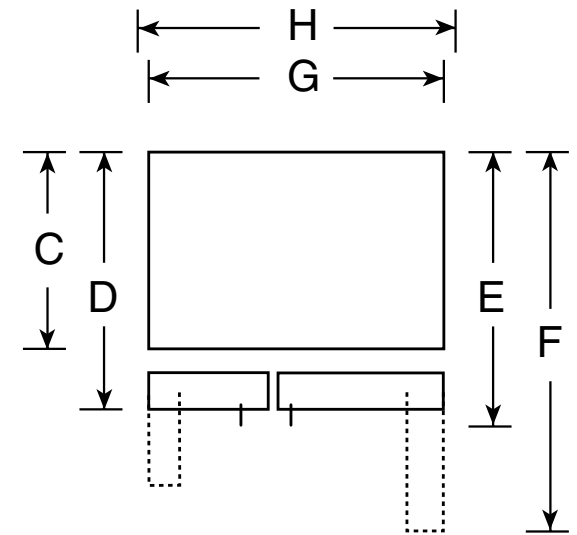

PSSS7RGX

GE Profile™ 26.6 Cu. Ft. Side-By-Side Refrigerator with Integrated Dispenser

Dimensions and Installation Information (in inches)

Overall Dimensions	Height to top of hinge (in.) A	69-5/8
	Height to top of case (in.) B	68-3/4
	Case depth without door (in.) C†	28
	Case depth less door handle (in.) D†	32-3/8
	Case depth with door handle (in.) E†	35
	Depth with fresh food door open 90° (in.) F†	50-1/16
	Width (in.) G	35-3/4
Air Clearances	Width with door open 90° inc. door handle (in.) H	43-1/2
	Each side (in.)	1/8
	Top (in.)	1
	Back (in.)	1

Top View

†Water hook-up fits in back air clearance when calculating installation depth.

If installed against a wall, allow clearance of 14-3/16" on freezer side to remove bin. To remove fresh food pans, remove door bins.

Clearance required to remove fresh food full-size pan without disassembling is 18-15/16".

Allow additional space for any necessary leveling adjustments.

For answers to your Monogram®, GE Profile™ or GE® appliance questions, visit our website at ge.com or call GE Answer Center® service, 800.626.2000.