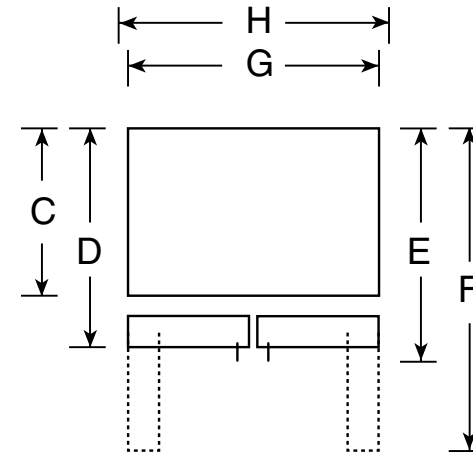

### Dimensions and Installation Information (in inches)

Overall Dimensions	Height to top of hinge (in.) <b>A</b>	<b>69-5/8</b>
	Height to top of case (in.) <b>B</b>	<b>69</b>
	Case depth without door (in.) <b>C</b>	<b>23-7/8</b>
	Case depth less door handle (in.) <b>D</b>	<b>28-1/2</b>
	Case depth with door handle (in.) <b>E</b>	<b>31-3/8</b>
	Depth with fresh food door open 90° (in.) <b>F</b>	<b>43-1/2</b>
	Width (in.) <b>G</b>	<b>35-3/4</b>
Air Clearances	Width with door open 90° inc. door handle (in.) <b>H</b>	<b>44</b>
	Each side (in.)	<b>1/8</b>
	Top (in.)	<b>1</b>
	Back (in.)	<b>1/2</b>