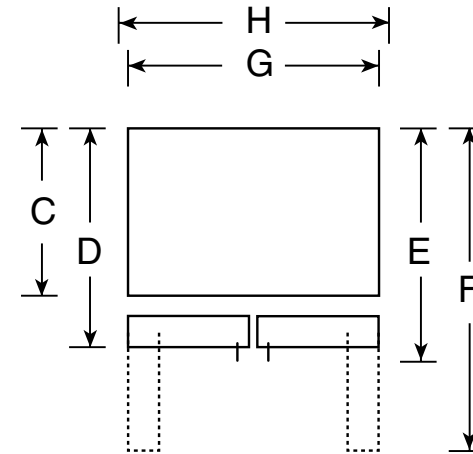

PFCF1PJY

GE Profile™ ENERGY STAR® 20.9 Cu. Ft. French-Door Refrigerator with External Water Dispenser

Dimensions and Installation Information (in inches)

Overall Dimensions	Height to top of hinge (in.) A	69-5/8
	Height to top of case (in.) B	69
	Case depth without door (in.) C	23-7/8
	Case depth less door handle (in.) D	28-1/2
	Case depth with door handle (in.) E	31-3/8
	Depth with fresh food door open 90° (in.) F	43-1/2
	Width (in.) G	35-3/4
Air Clearances	Width with door open 90° inc. door handle (in.) H	44
	Each side (in.)	1/8
	Top (in.)	1
	Back (in.)	1/2

Note:

Anti-tip bracket part number 200D8494P001 will be shipped with every counter-depth model

For answers to your Monogram,® GE Profile™ or GE® appliance questions, visit our website at ge.com or call GE Answer Center® service, 800.626.2000.