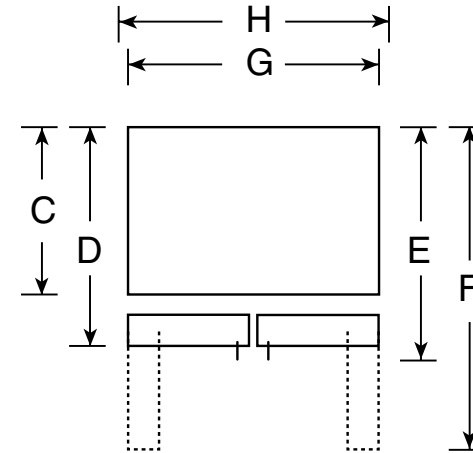

### Dimensions and Installation Information (in inches)

Overall Dimensions	Height to top of hinge (in.) <b>A</b>	<b>68-1/2</b>
	Height to top of case (in.) <b>B</b>	<b>67-7/8</b>
	Case depth without door (in.) <b>C</b>	<b>28-3/4</b>
	Case depth less door handle (in.) <b>D</b>	<b>33</b>
	Case depth with door handle (in.) <b>E</b>	<b>35-1/2</b>
	Depth with fresh food door open 90° (in.) <b>F</b>	<b>46-5/8</b>
	Width (in.) <b>G</b>	<b>32-3/4</b>
	Width with door open 90° inc. door handle (in.) <b>H</b>	<b>40-5/8</b>
Air Clearances	Each side (in.)	<b>1/8</b>
	Top (in.)	<b>1</b>
	Back (in.)	<b>3/4</b>